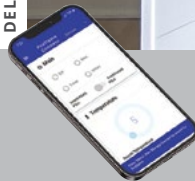

DELRAY / SQUARE / DRSQ46NI-2 / SPLIT OAK

DELRAY / SQUARE / DRSQ42NI-2 / TWILIGHT

DELRAY / SQUARE / DRSQ42NI-2 / DRIFTWOOD

REMOTE^A
RX200**

WALL REMOTE[†]
EC1550

WIFI PHONE APP
CONTROL
SIT-WIFI[‡]

DOWNLIGHTING^A