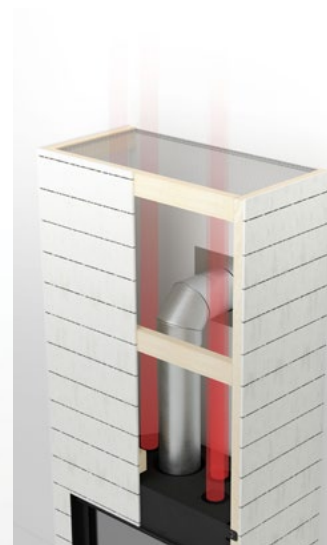

Temperatures shown are based on a DRSQ38NI-2 with vented chase

Minimum 6' chase
(When venting ports open or using Cool Wall Advantage kit)
Minimum 7' chase for DRSQ46

Included cement board and stud heat deflector not required when using the Cool Wall Release or Cool Wall Advantage System.

90°F
16" ABOVE OPENING

100°F
12" ABOVE OPENING

115°F
8" ABOVE OPENING

130°F
4" ABOVE OPENING

Combustible Finish

VENTING PORTS

Opening the venting ports diverts heat through the chase, resulting in lower wall surface temperatures