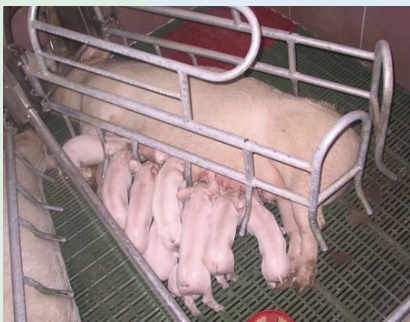

The Result: Accelerated healing.

Sustained Water Purity Dose drinking water and help remove bio-film build-up within waterlines and help eliminate algae from drinking troughs. Water will have fewer bacteria & viruses. Helps control bacterial action on field strains of E.coli.

The Result: Improved livestock health. Decreased medication costs.

Wiping the Air Clean Spraying of Ultra-Lyte in barns aids in the control of dust, airborne pathogens and viruses such as PRRS and Mycoplasma. A subsequent improvement in lung health will be achieved. Inevitably, Spraying also contributes to maintaining cooler swine throughout the summer months.

The Result: Infection control, in your own hands.

Ultra-Lyte degreaser Ultra-Lyte Degreaser solution acts as a mild degreaser and remover of organic matter. With a pH of 11-12, it's perfect for use within pressure washers to help remove bio-film, and reduce wash time! By committing to a better environment for your swine, a more natural immunity is ensured, resulting in healthier livestock.

The Result: Reduced labour demands and lower production costs.

Ultra-Lyte and Ultra-Lyte Degreaser

By committing to a better environment for your swine, a more natural immunity is ensured, resulting in healthier livestock.

Can you afford not to use Ultra-Lyte and Ultra-Lyte Degreaser in your operation?

43709 Summerhill Rd.
Dublin-Huron East, Ont.
Canada N0K 1E0
(519) 527-1649

www.aquacharge.ca

CERTIFIED ORGANIC

DIN: 02362546