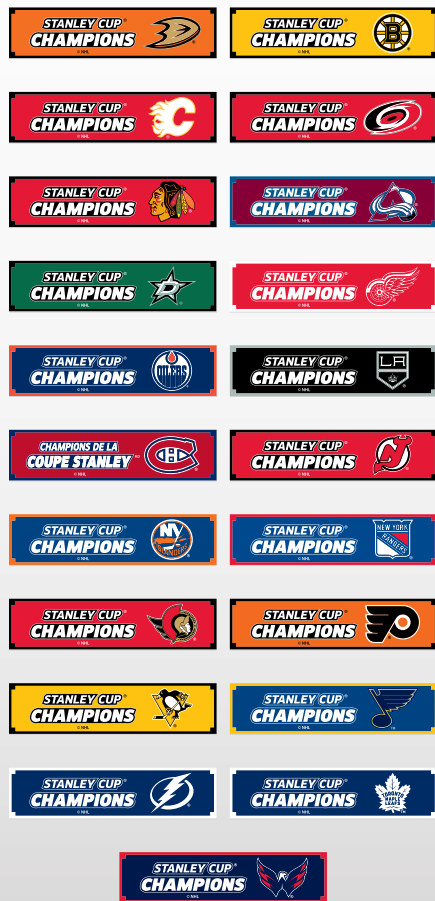

STANLEY CUP REPLICAS

GOLD RECORDS