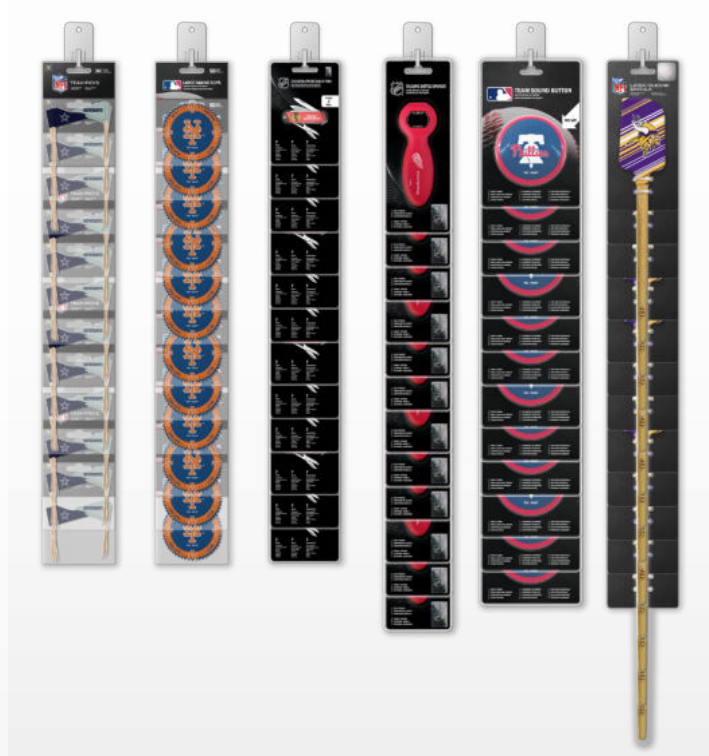

CLIP STRIP PROGRAM

1.5" x 23.5"

The Sports Vault Corp. is proud to offer high quality, customizable, free standing display options in an array of TSV Home items and configurations, to match any of your specific retailing needs.

Contact us for current displays or to create a custom design.

FEATURES

- Customizable to retailer's needs
- 6" hanging pegs
- Optional bottom tray for oversized items
- TSV branded header card
- Compact shipping and easy set-up
- Measures 13.5" W x 68.13" H x 14" D

The Sports Vault Corp. also offers clip strips that can be customized to display a variety of items and sizes.

Designed to hang off of shelves, racks, or walls, they occupy no floor space while helping put products in strategic areas to increase sales.

FEATURES

- Customizable to retailer's needs
- 12 hanging hooks
- Space-saving
- Increases merchandise display capacity
- Measures 1.5" W x 23.5" H