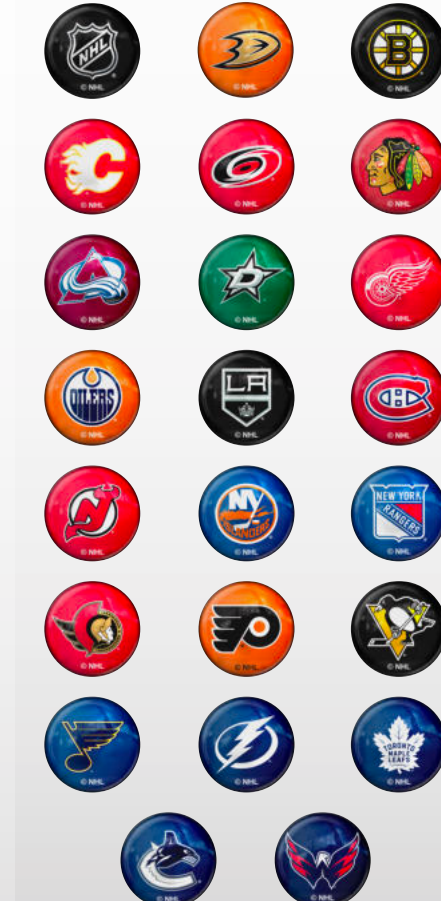

STANLEY CUP REPLICAS

GOLD RECORDS