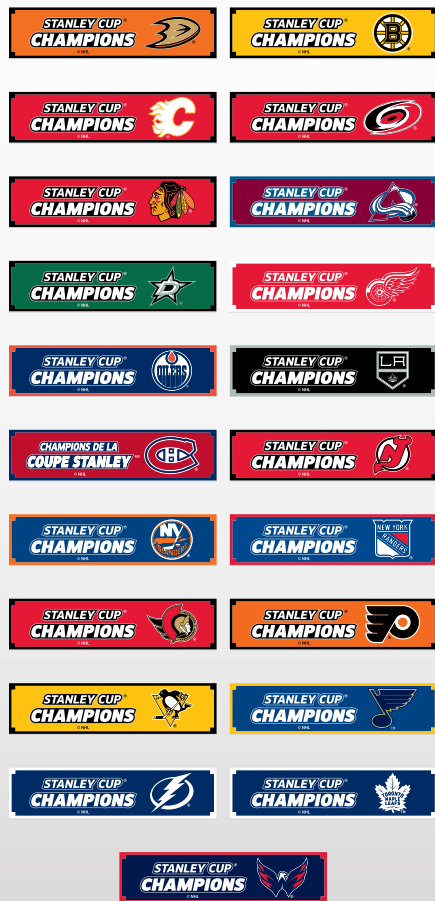

NHL REPLICAS

NHL REPLICAS