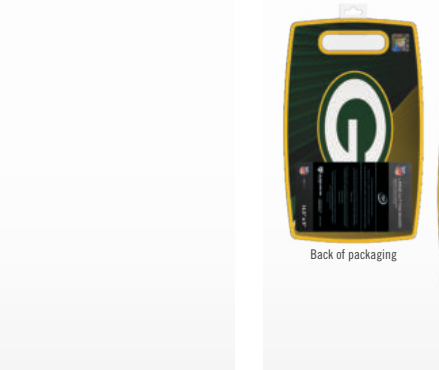

LB **LARGE CUTTING BOARD**
14.5" x 9" polypropylene cutting board