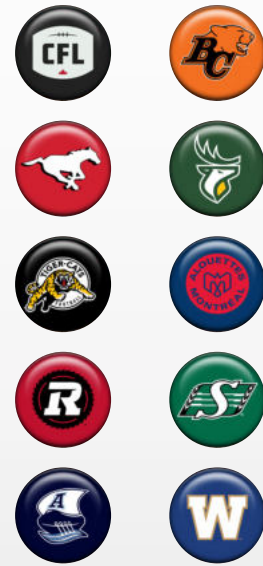

RTC 8" STANLEY CUP REPLICA
Silver finish, decorated with a handcrafted colour filled medallion

RMC 3.25" STANLEY CUP REPLICA
Zinc alloy trophy with domed logo

NHL REPLICAS

RGC 8" GREY CUP REPLICA
 Silver finish, decorated with a handcrafted colour filled medallion

RMC 3.25" GREY CUP REPLICA
 Zinc alloy trophy with domed logo

Woodrow™

INSTRUMENTS

WQL

NE THE NORTENDER

Electric guitar with limited edition custom body artwork | Includes guitar stand and guitar bag

WQL

AC