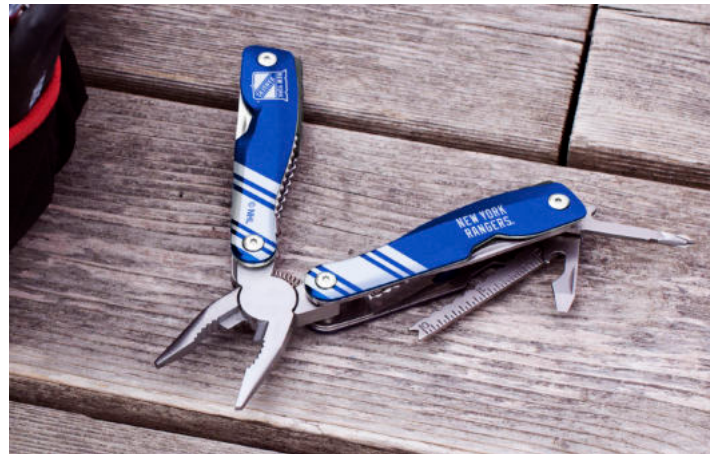

HOMEGATING / MULTI-TOOL COLLECTION

UT
UTILITY MULTI-TOOL
Multi-tool with aluminum casing | 12 tools