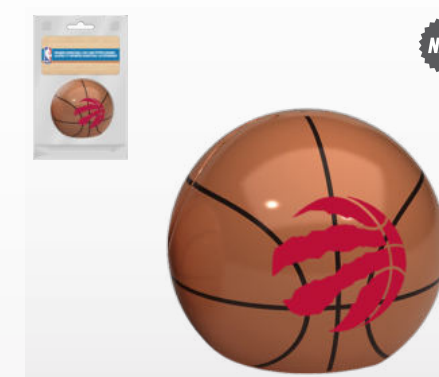

LB **LARGE CUTTING BOARD**
14.5" x 9" polypropylene cutting board

HSP **BASEBALL SALT & PEPPER SHAKER**
Team branded ceramic salt and pepper shaker

FP **FOOD PICKS**
Pack of 36 team branded food picks

LB **LARGE CUTTING BOARD**
14.5" x 9" polypropylene cutting board