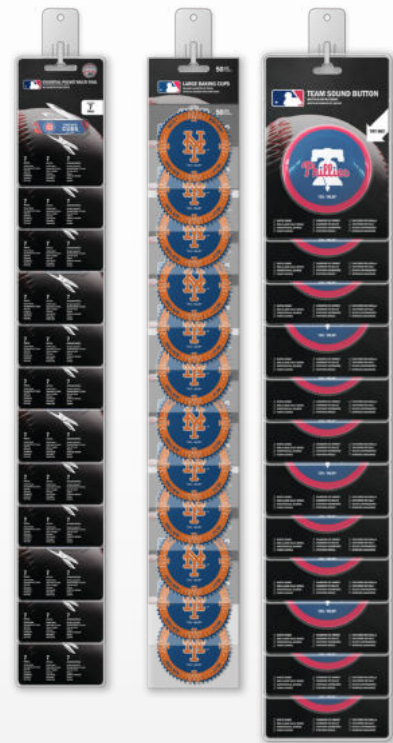

T.S.V.

TILT DISPLAY PROGRAM

13.5" x 68.13" x 14"

The Sports Vault Corp. is proud to offer high quality, customizable, free standing display options in an array of TSV Home items and configurations, to match any of your specific retailing needs.

Contact us for current displays or to create a custom design.

FEATURES

- Customizable to retailer's needs
- 6" hanging pegs
- Optional trays for oversized items
- Branded header card
- Compact shipping and easy set-up
- Measures 13.5" W x 68.13" H x 14" D