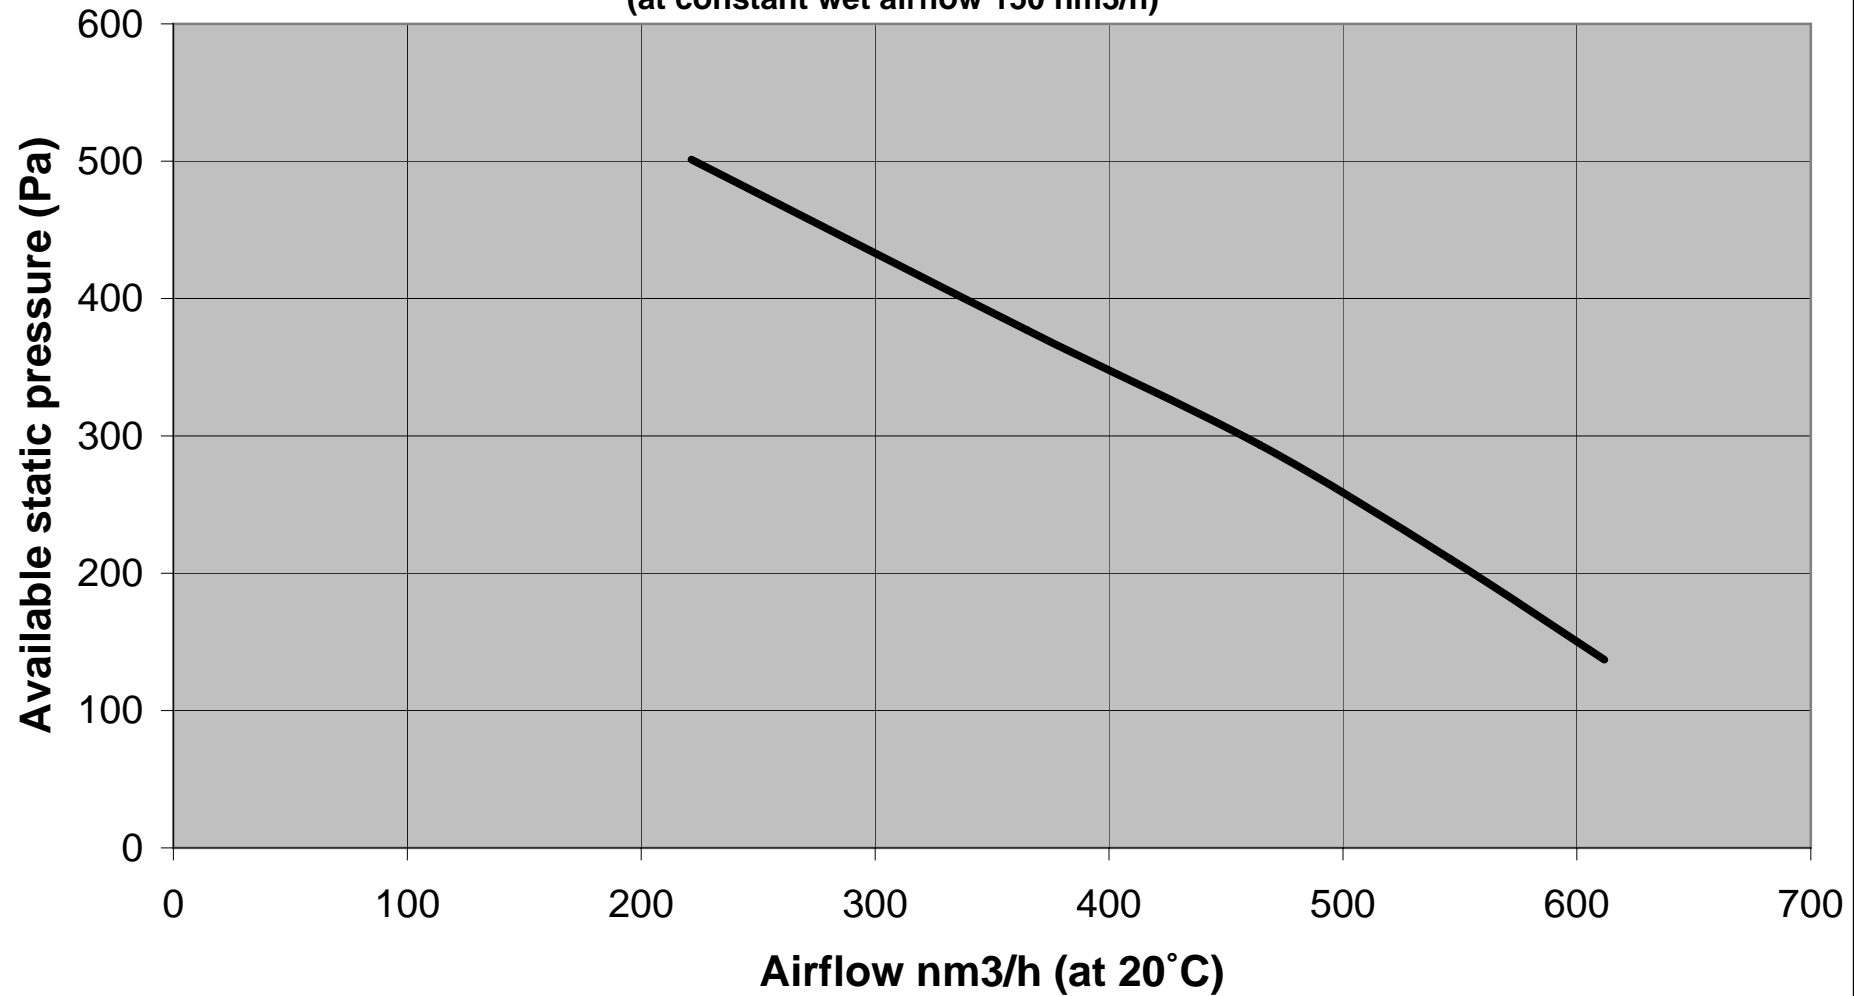

## DC50 R Dry airflow (at constant wet airflow 150 nm<sup>3</sup>/h)