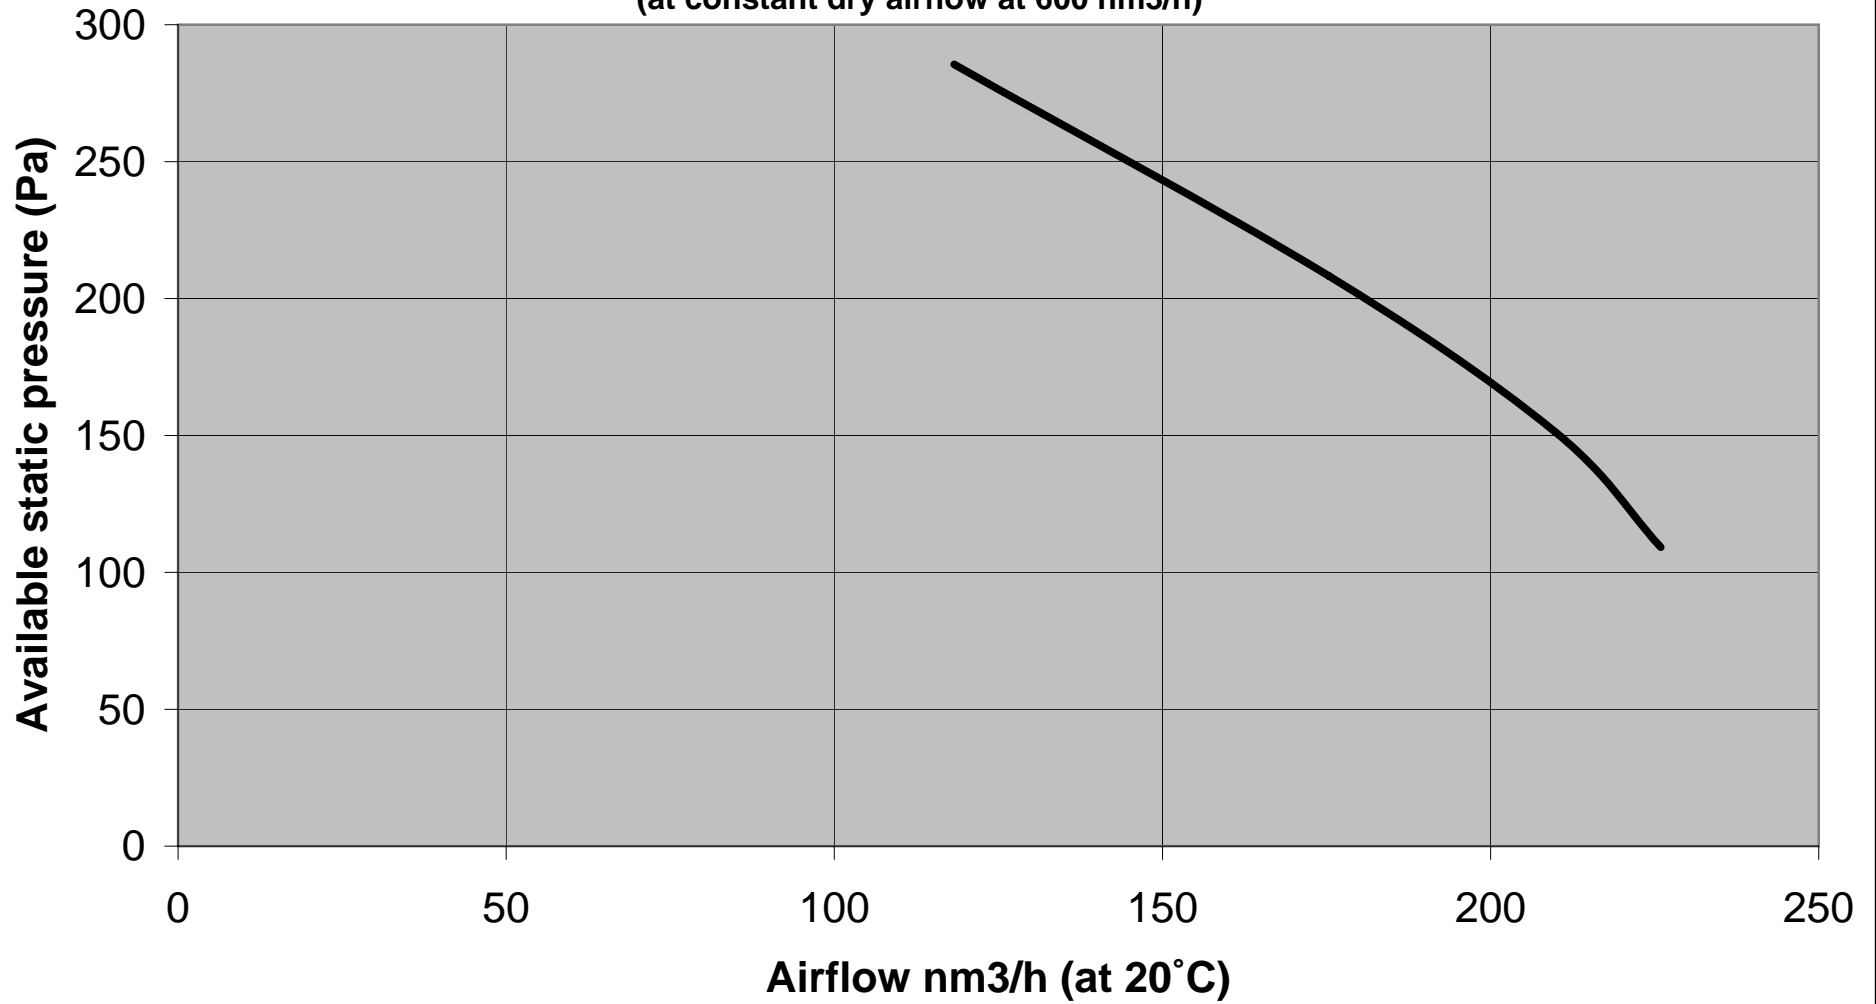

DC50 R Wet airflow

(at constant dry airflow at 600 nm³/h)

CONTACT US

(+52) 55 4324 7603 / 777 380 2414 / 777 420 2408

Rio Mayo 1477, Int. T1
Cuernavaca, Morelos 62290 - Mexico