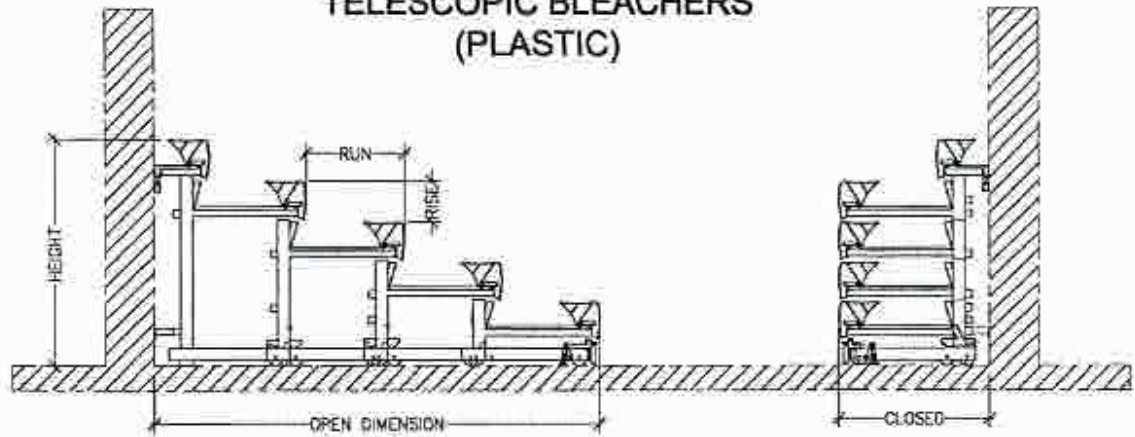

M200

TELESCOPIC BLEACHERS (PLASTIC)

OPEN DIMENSION				
	IMPERIAL (METRIC mm)			
ROW	22" SPACING	24" SPACING	26" SPACING	33" SPACING
3	4'-9 3/8" (1457)	5'-1 3/8" (1559)	5'-5 3/8" (1660)	5'-7 3/8" (2016)
4	6'-7 3/8" (2016)	7'-1 3/8" (2169)	7'-7 3/8" (2321)	9'-4 3/8" (2854)
5	8'-5 3/8" (2575)	9'-1 3/8" (2778)	9'-9 3/8" (2981)	12'-1 3/8" (3693)
6	10'-3 3/8" (3134)	11'-1 3/8" (3388)	11'-11 3/8" (3642)	14'-10 3/8" (4531)
7	12'-1 3/8" (3693)	13'-1 3/8" (3998)	14'-1 3/8" (4302)	17'-7 3/8" (5369)
8	13'-11 3/8" (4251)	15'-1 3/8" (4607)	16'-3 3/8" (4963)	20'-4 3/8" (6207)
9	15'-9 3/8" (4810)	17'-1 3/8" (5217)	18'-5 3/8" (5623)	23'-1 3/8" (7045)
10	17'-7 3/8" (5369)	19'-1 3/8" (5826)	20'-7 3/8" (6283)	25'-10 3/8" (7884)
11	19'-5 3/8" (5928)	21'-1 3/8" (6436)	22'-9 3/8" (6944)	28'-7 3/8" (8722)
12	21'-4 3/8" (6512)	23'-2 3/8" (7071)	25'-0 3/8" (7630)	31'-5 3/8" (9585)
13	23'-2 3/8" (7071)	25'-2 3/8" (7680)	27'-2 3/8" (8290)	34'-2 3/8" (10424)
14	25'-0 3/8" (7630)	27'-2 3/8" (8290)	29'-4 3/8" (8950)	38'-11 3/8" (11762)
15	26'-10 3/8" (8176)	29'-2 3/8" (8900)	31'-6 3/8" (9611)	39'-8 3/8" (12100)

HEIGHT			
	IMPERIAL (METRIC mm)		
ROW	10" RISE	11 5/8" RISE	16" RISE
3	2'-11 3/4" (908)	3'-5 1/4" (1048)	4'-6 3/8" (1381)
4	3'-9 3/4" (1182)	4'-4 7/8" (1343)	5'-10 3/8" (1788)
5	4'-7 3/4" (1416)	5'-4 1/2" (1638)	7'-2 3/8" (2194)
6	5'-5 3/4" (1670)	6'-4 1/8" (1934)	8'-8 3/8" (2600)
7	6'-3 3/4" (1924)	7'-3 3/4" (2229)	9'-10 3/8" (3097)
8	7'-1 3/4" (2178)	8'-3 3/8" (2524)	11'-2 3/8" (3413)
9	7'-11 3/4" (2432)	9'-3" (2819)	12'-5 3/8" (3820)
10	8'-9 3/4" (2686)	10'-2 5/8" (3115)	13'-10 3/8" (4226)
11	9'-7 3/4" (2940)	11'-2 1/4" (3410)	15'-2 3/8" (4632)
12	10'-5 3/4" (3194)	12'-1 7/8" (3705)	16'-8 3/8" (5039)
13	11'-3 3/4" (3448)	13'-1 1/2" (4001)	17'-10 3/8" (5445)
14	12'-1 3/4" (3703)	14'-1 1/8" (4296)	19'-2 3/8" (5852)
15	12'-11 3/4" (3957)	15'-0 3/4" (4591)	20'-8 3/8" (6258)