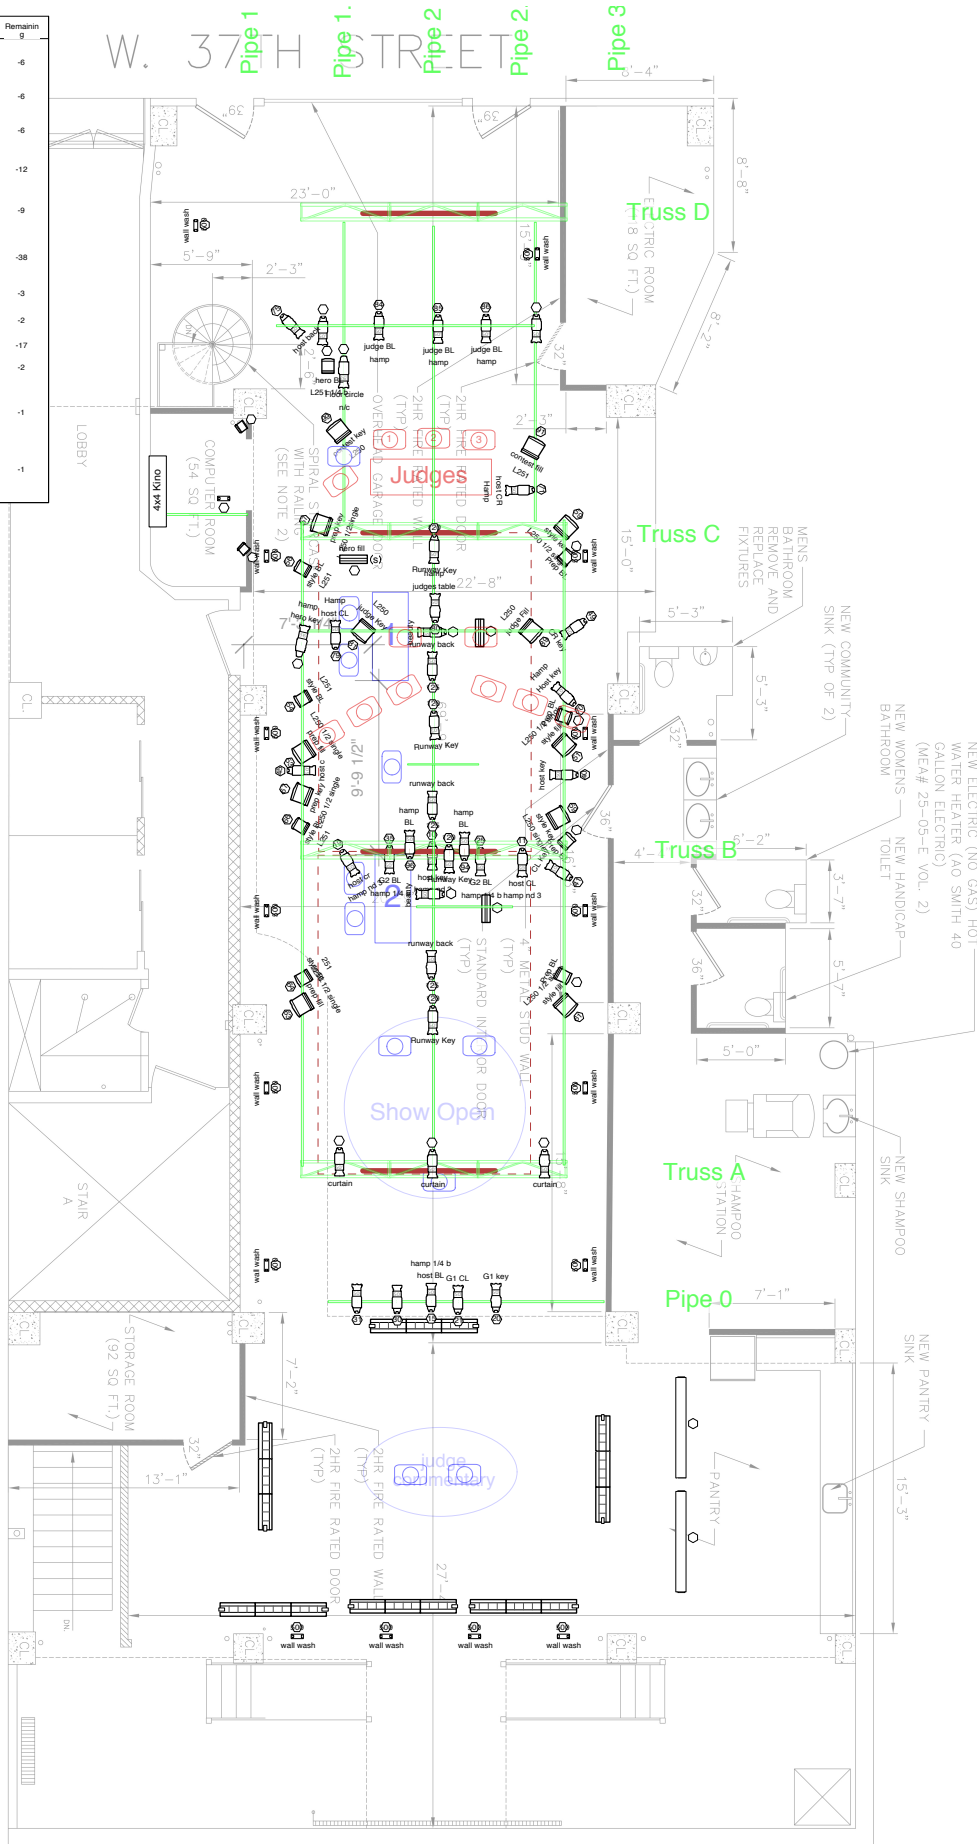

Instruments	Num In Inventory	Used	Remainin
Atman 528 Borderlight Cell	0	6	-6
Atman 528 Borderlight Cell	0	6	-6
Atman 528 Borderlight Cell	0	6	-6
Studio 2000 Fresnel	0	12	-12
Studio 1000 Fresnel	0	9	-9
Source 4 Jr 50"	0	38	-38
ARRISOFT 2000	0	3	-3
Junior 650 PLUS	0	2	-2
Chroma-Q Broadway	0	17	-17
chroma Q 72	0	2	-2
Source 4 36deg	0	1	-1
Source 4 26deg	0	1	-1