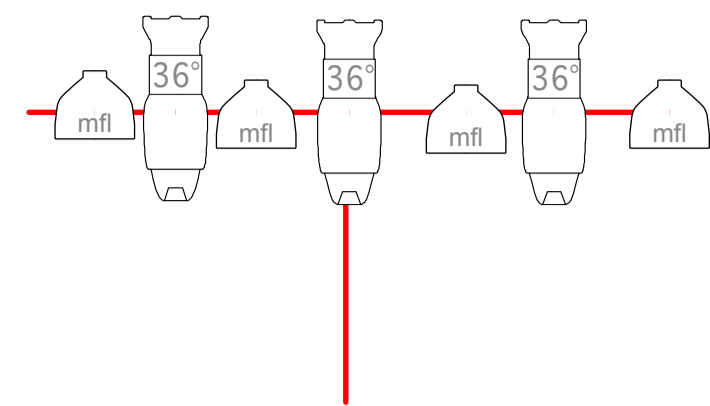

9' box boom

9' box boom

House Right Upper Boom 26 degree Lekos

House Left Upper Boom 26 degree Lekos

House Left Lower Boom 16 degree Lekos

House Right Lower Boom 16 degree Lekos

5 degree Lekos

Audience wash

Audience wash

Audience wash

36 DEGREE LEKOS

curtain wash

curtain wash

curtain wash

curtain wash

curtain wash