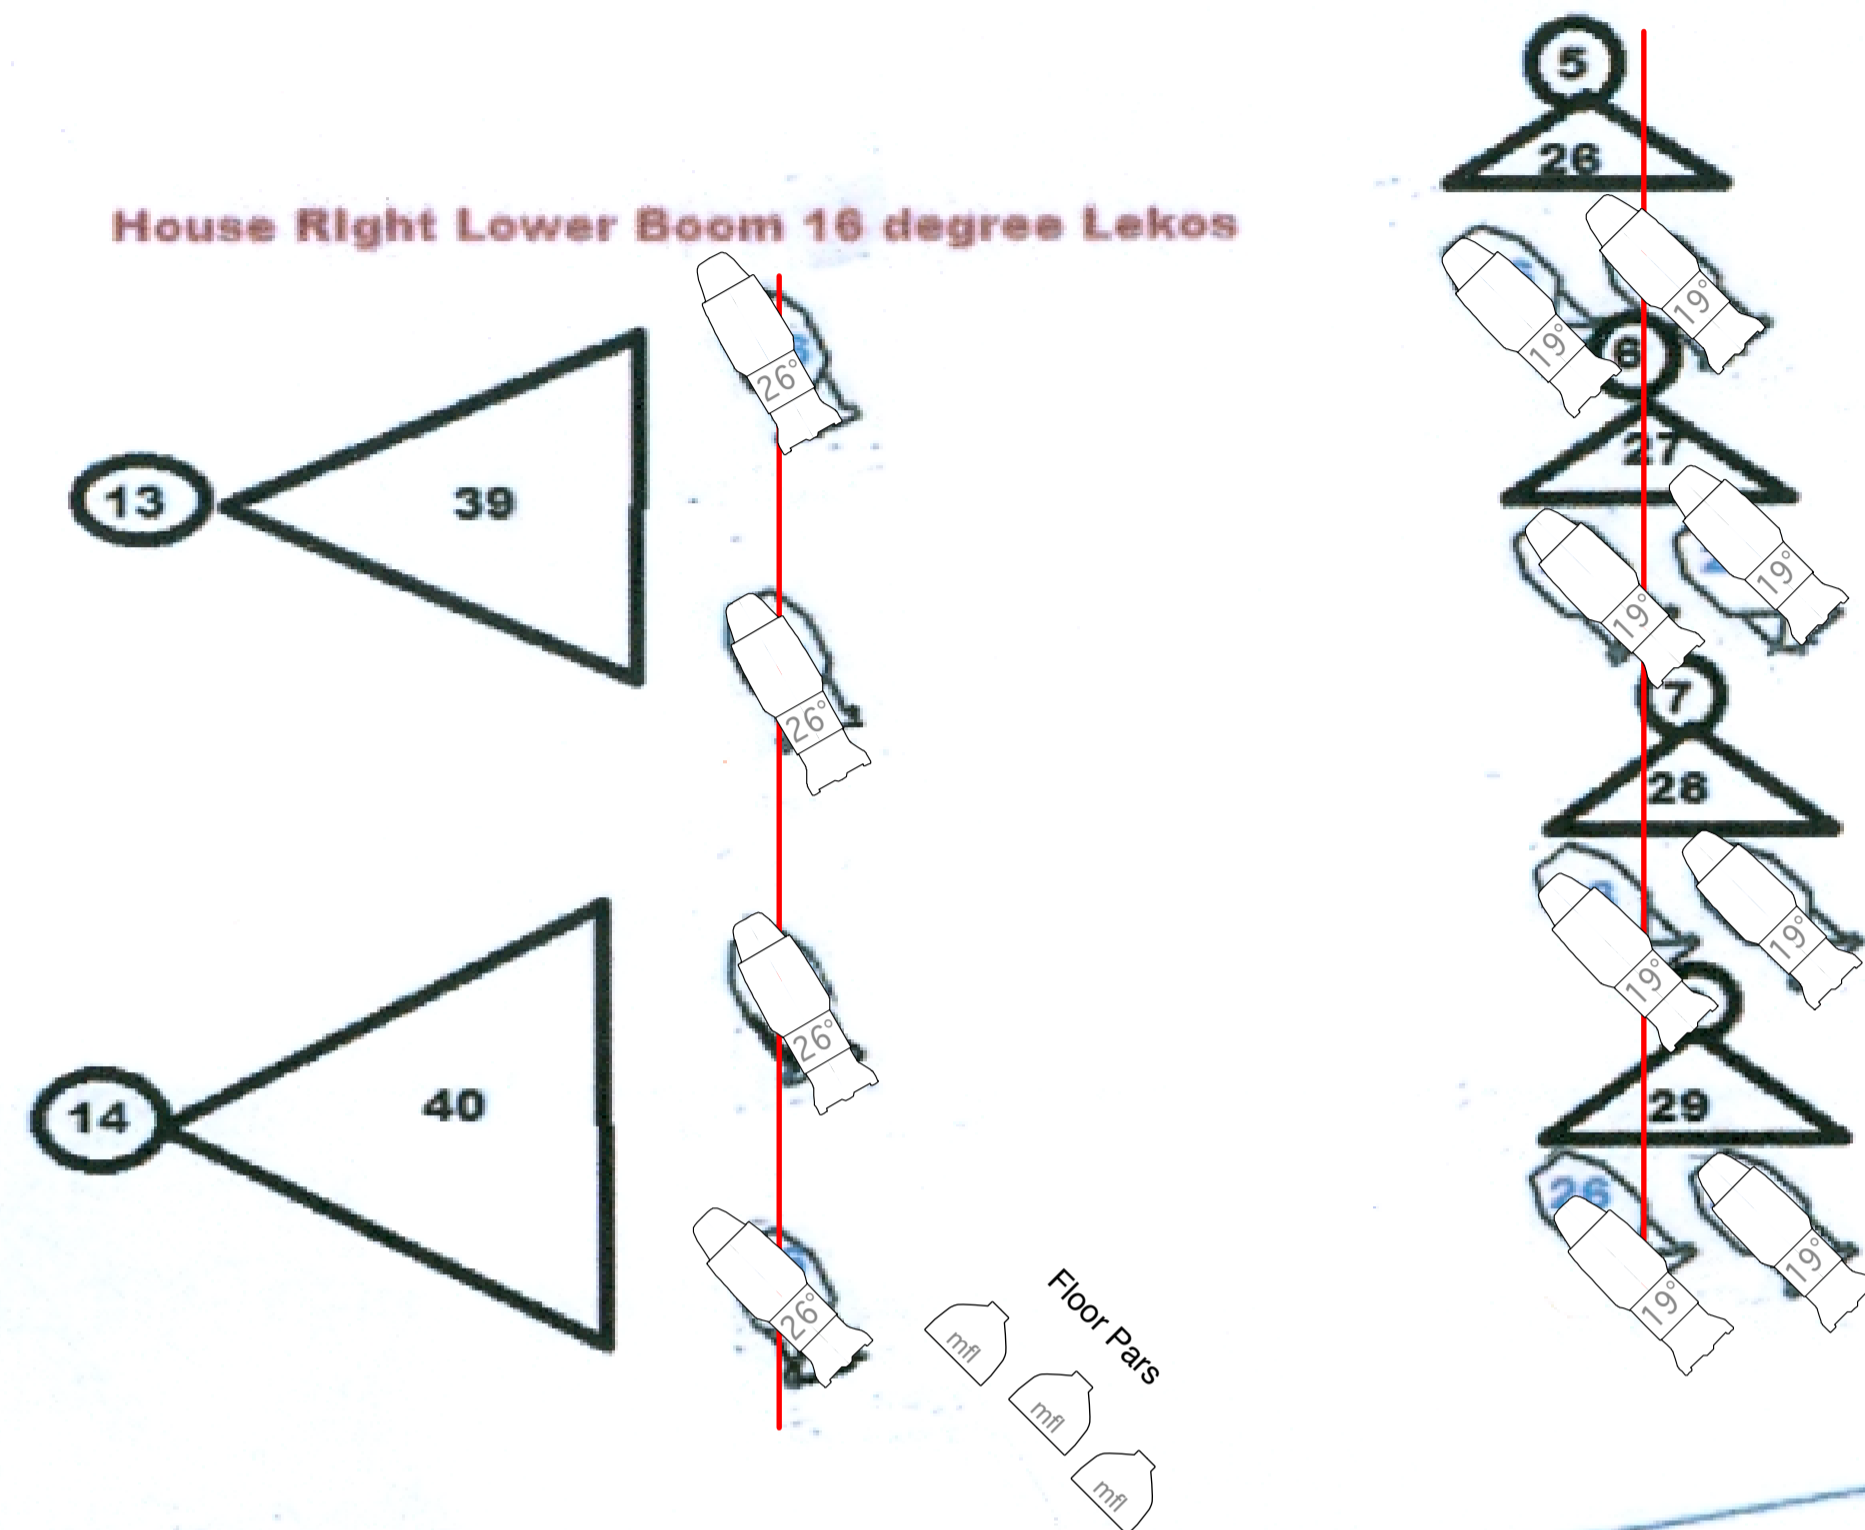

9' box boom

9' box boom

House Right Upper Boom 26 degree Lekos

House Left Upper Boom 26 degree Lekos

House Left Lower Boom 16 degree Lekos

House Right Lower Boom 16 degree Lekos

5 degree Lekos

Audience wash

Audience wash

Audience wash

36 DEGREE LEKOS

curtain wash

curtain wash

curtain wash

curtain wash

curtain wash

back light

SOURCE 4 PARS