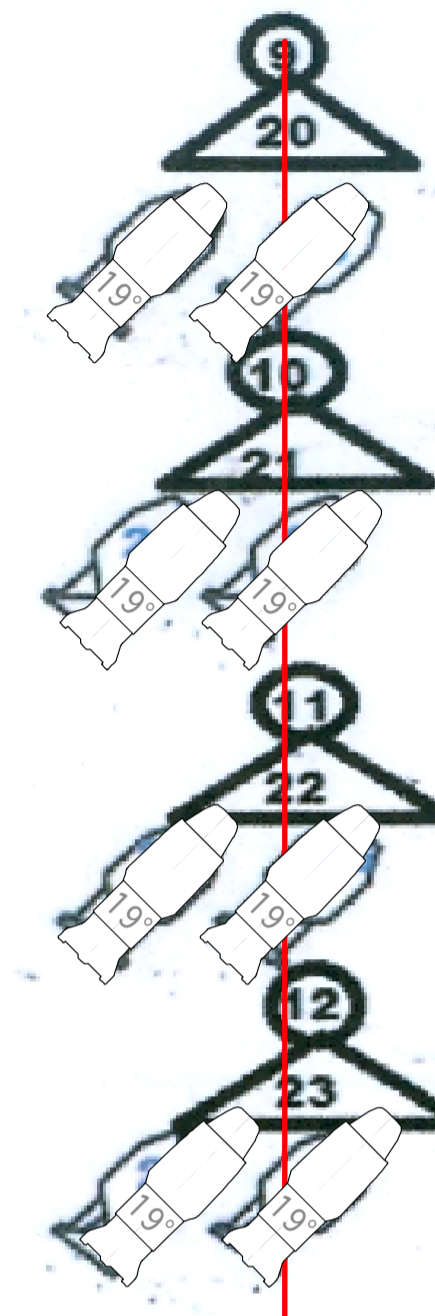

9' box boom

9' box boom

House Right Upper Boom 26 degree Lekos

House Left Upper Boom 26 degree Lekos

House Left Lower Boom 16 degree Lekos

House Right Lower Boom 16 degree Lekos

5 degree Lekos

Audience wash

Audience wash

Audience wash

36 DEGREE LEKOS

curtain wash

curtain wash

curtain wash

curtain wash

curtain wash

back light

SOURCE 4 PARS