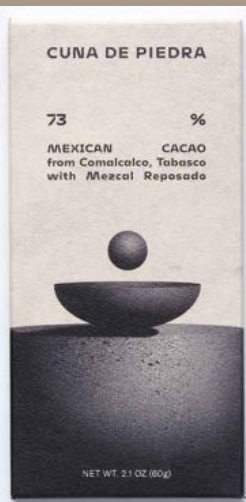

COMPA SPIRITS + CURATING TASTE MEZCAL & CHOCOLATE PAIRING

Presented by The Garden Bar