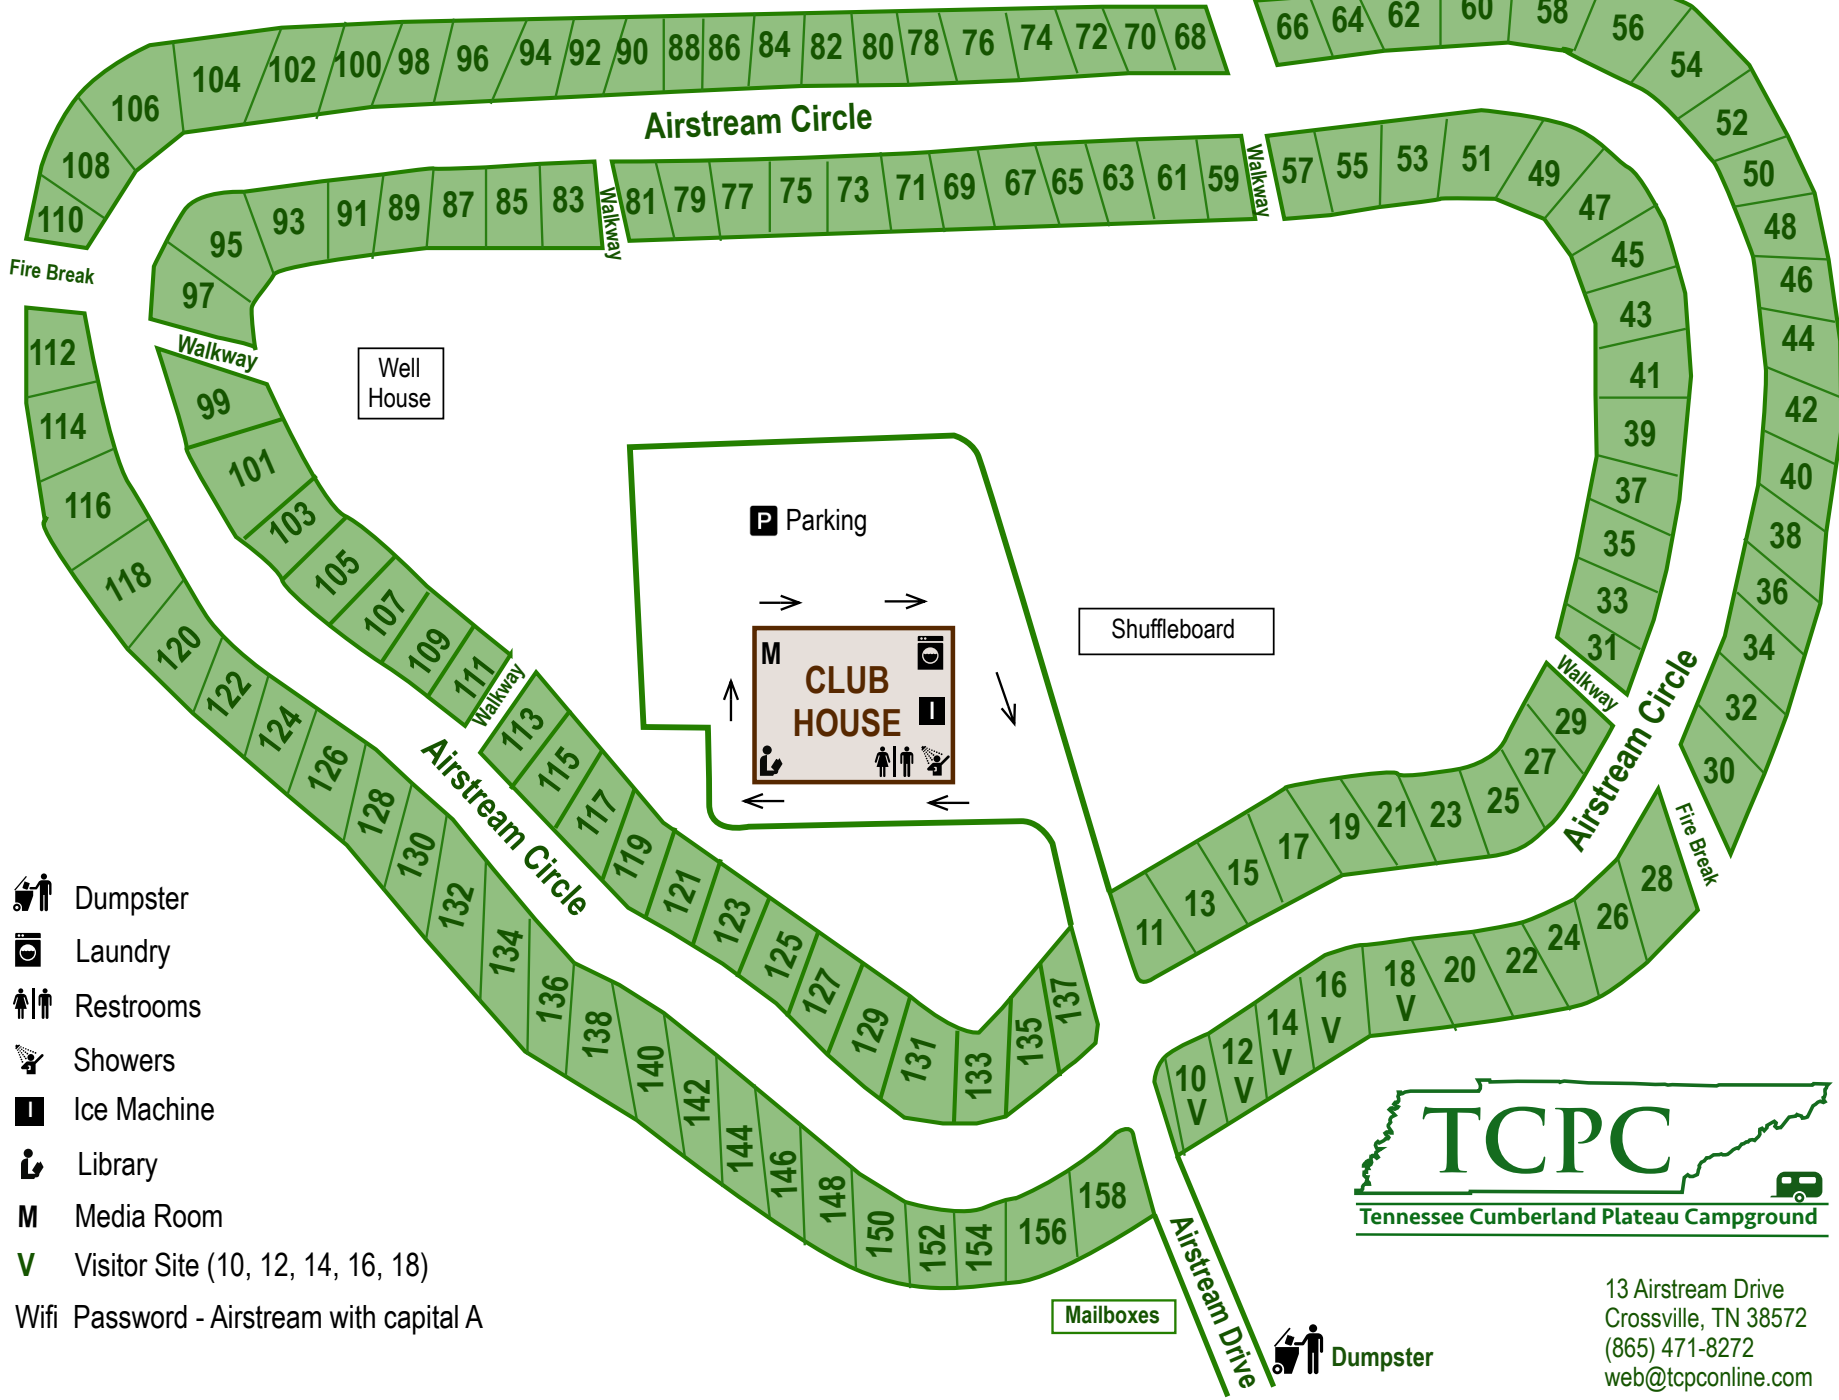

**Central Time Zone**

- Dumpster
- Laundry
- Restrooms
- Showers
- Ice Machine
- Library
- M** Media Room
- V** Visitor Site (10, 12, 14, 16, 18)

Wifi Password - Airstream with capital A

13 Airstream Drive  
 Crossville, TN 38572  
 (865) 471-8272  
 web@tcpconline.com