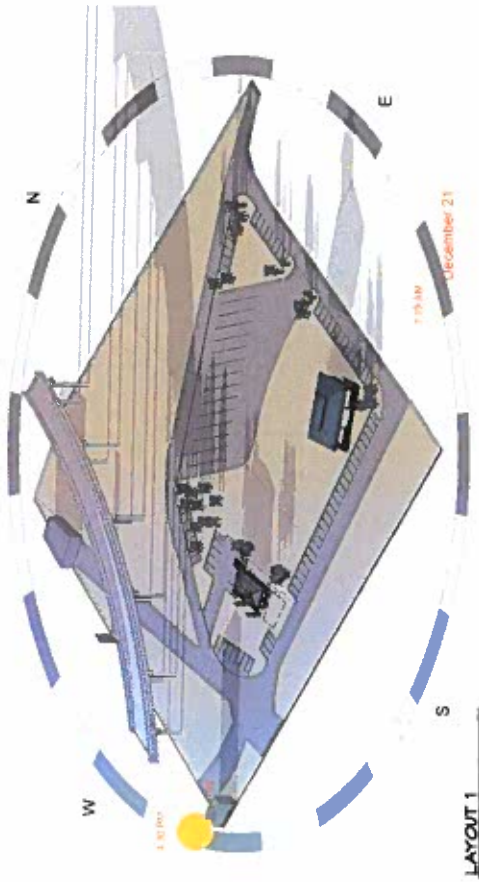

LAYOUT 1

LAYOUT 2

LAYOUT 3

LAYOUT 4

ARCHITECT: 2024

LAYOUT 1 - SUMMER SOLSTICE - SUNSET

**BLOCK G - SITE DESIGN**  
HOLDEN BEACH, NC

**BLOCK Q - SITE DESIGN**  
 HOLDEN BEACH, NC

LAYOUT 1 - WINTER SOLSTICE - SUNSET

12/14/2022

LAYOUT 2 - SUMMER SOLSTICE - SUNSET

**BLOCK Q - SITE DESIGN**  
HOLDEN BEACH, NC

**BLOCK Q - SITE DESIGN**  
 HOLDEN BEACH, NC

**LAYOUT 2 - WINTER SOLSTICE - SUNSET**