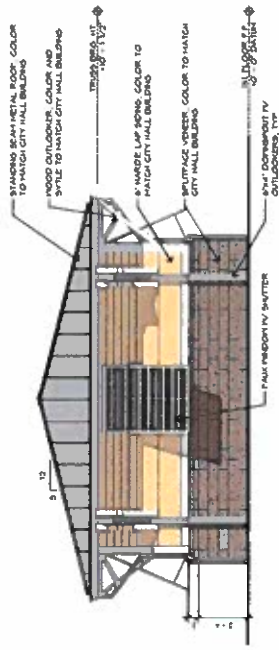

LAYOUT 1 - WINTER SOLSTICE - SUNSET

12/14/2022

LAYOUT 2 - SUMMER SOLSTICE - SUNSET

**BLOCK Q - SITE DESIGN**  
HOLDEN BEACH, NC

**BLOCK Q - SITE DESIGN**  
 HOLDEN BEACH, NC

**LAYOUT 2 - WINTER SOLSTICE - SUNSET**

LAYOUT 3 - SUMMER SOLSTICE - SUNSET

**BLOCK Q - SITE DESIGN**  
HOLDEN BEACH, NC

**BLOCK G - SITE DESIGN**  
HOLDEN BEACH, NC

LAYOUT 4 - WINTER SOLSTICE - SUNSET

**SIDE ELEVATION**  
SCALE 1/4" = 1'-0"

**REAR ELEVATION**  
SCALE 1/4" = 1'-0"

**FRONT ELEVATION**  
SCALE 1/4" = 1'-0"

DATE: 01.2024

**ELEVATIONS**

**PARKING AREA & RESTROOM FACILITY**  
HOLDEN BEACH, NC

Holden Beach  
Pavilion Solar Study

# Holden Beach Pavilion Solar Study

Layout 1

Layout 2

Layout 3

Layout 4

Summer Solstice