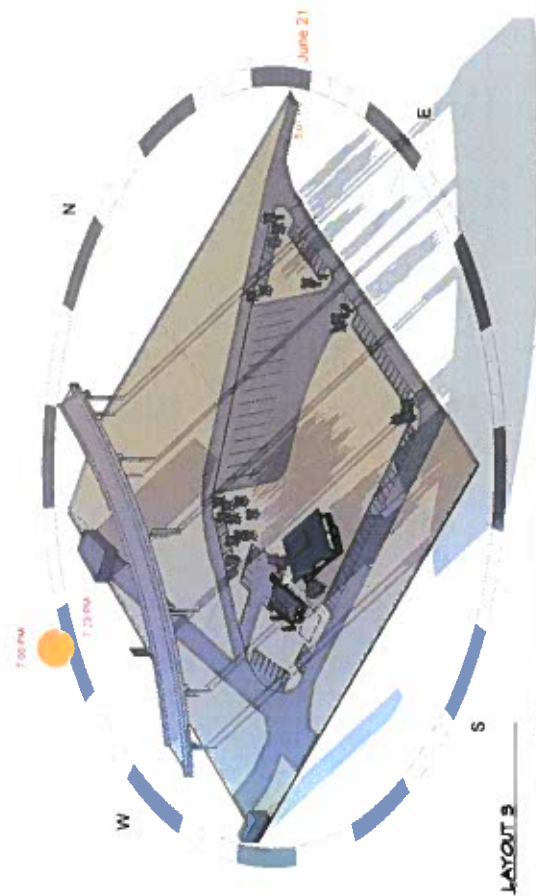

LAYOUT 1

LAYOUT 2

LAYOUT 3

LAYOUT 4

ARCHITECT: 2024

LAYOUT 1 - SUMMER SOLSTICE - SUNSET

**BLOCK G - SITE DESIGN**  
HOLDEN BEACH, NC

**BLOCK Q - SITE DESIGN**  
 HOLDEN BEACH, NC

LAYOUT 1 - WINTER SOLSTICE - SUNSET

12/14/2022

LAYOUT 2 - SUMMER SOLSTICE - SUNSET

**BLOCK Q - SITE DESIGN**  
HOLDEN BEACH, NC

**BLOCK Q - SITE DESIGN**  
 HOLDEN BEACH, NC

**LAYOUT 2 - WINTER SOLSTICE - SUNSET**