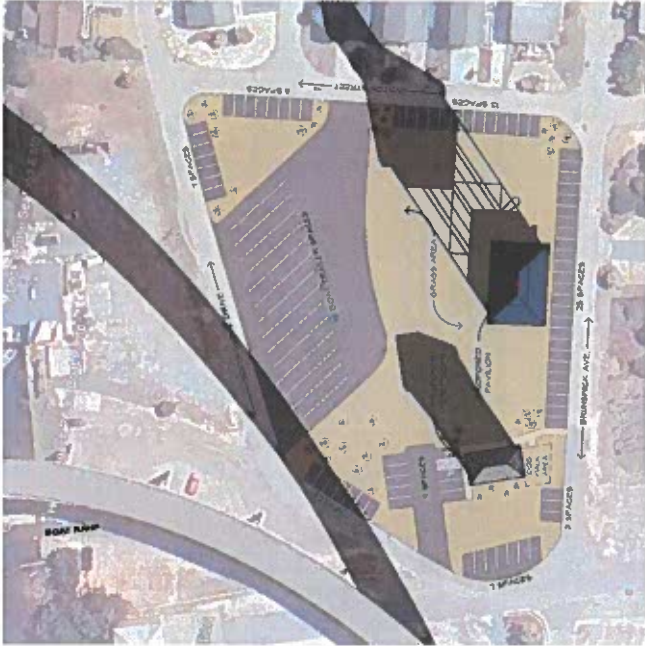

LAYOUT 1

LAYOUT 2

LAYOUT 3

LAYOUT 4

ARCHITECT: 2024

LAYOUT 1 - SUMMER SOLSTICE - SUNSET

**BLOCK G - SITE DESIGN**  
HOLDEN BEACH, NC

**BLOCK Q - SITE DESIGN**  
 HOLDEN BEACH, NC

LAYOUT 1 - WINTER SOLSTICE - SUNSET

12/14/2022

LAYOUT 2 - SUMMER SOLSTICE - SUNSET

**BLOCK Q - SITE DESIGN**  
HOLDEN BEACH, NC

**BLOCK Q - SITE DESIGN**  
 HOLDEN BEACH, NC

**LAYOUT 2 - WINTER SOLSTICE - SUNSET**

LAYOUT 3 - SUMMER SOLSTICE - SUNSET

**BLOCK Q - SITE DESIGN**  
HOLDEN BEACH, NC

**BLOCK G - SITE DESIGN**  
HOLDEN BEACH, NC

LAYOUT 4 - WINTER SOLSTICE - SUNSET

**SIDE ELEVATION**  
SCALE 1/4" = 1'-0"

**REAR ELEVATION**  
SCALE 1/4" = 1'-0"