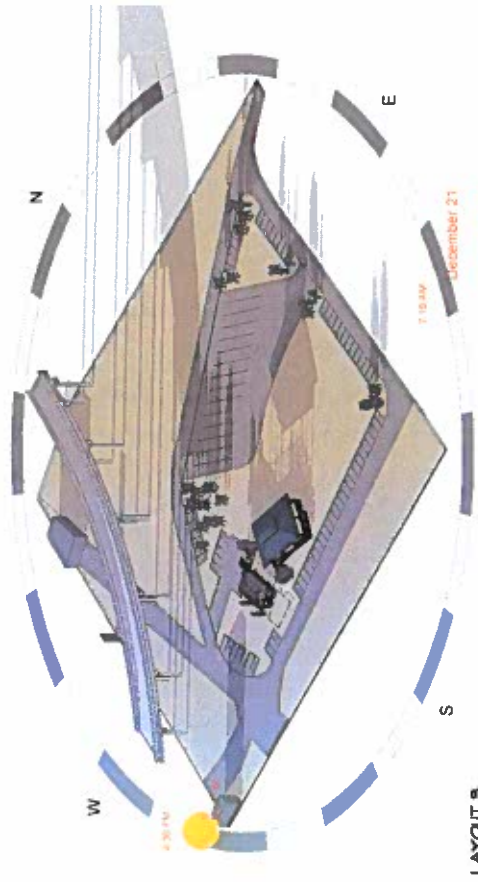

LAYOUT 1

LAYOUT 2

LAYOUT 3

LAYOUT 4

ARCHITECT: 2024

LAYOUT 1 - SUMMER SOLSTICE - SUNSET

**BLOCK G - SITE DESIGN**  
HOLDEN BEACH, NC

**BLOCK Q - SITE DESIGN**  
 HOLDEN BEACH, NC

LAYOUT 1 - WINTER SOLSTICE - SUNSET

12/14/2022

LAYOUT 2 - SUMMER SOLSTICE - SUNSET

**BLOCK Q - SITE DESIGN**  
HOLDEN BEACH, NC

**BLOCK Q - SITE DESIGN**  
 HOLDEN BEACH, NC

**LAYOUT 2 - WINTER SOLSTICE - SUNSET**