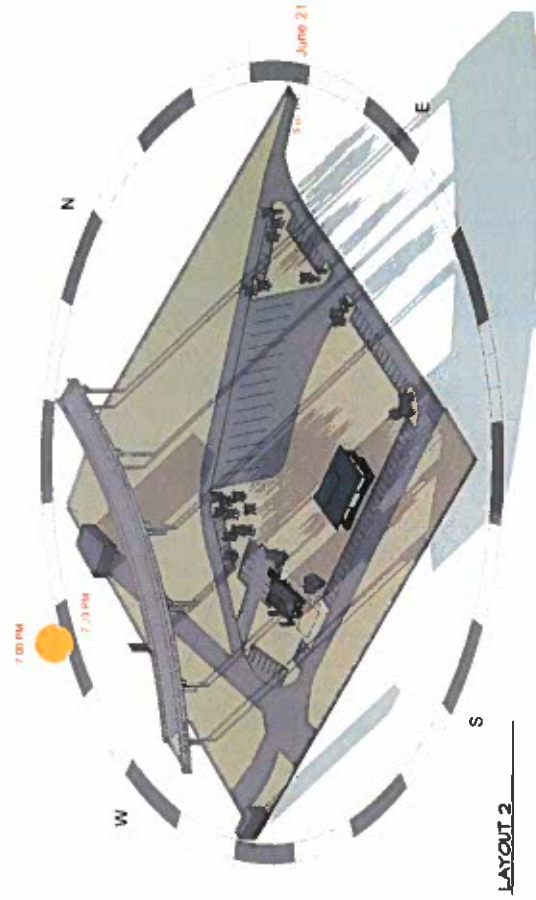

LAYOUT 1

LAYOUT 2

LAYOUT 3

LAYOUT 4

ARCHITECT: 2024

LAYOUT 1 - SUMMER SOLSTICE - SUNSET

**BLOCK G - SITE DESIGN**  
HOLDEN BEACH, NC

**BLOCK Q - SITE DESIGN**  
 HOLDEN BEACH, NC

LAYOUT 1 - WINTER SOLSTICE - SUNSET

12/14/2022

LAYOUT 2 - SUMMER SOLSTICE - SUNSET

**BLOCK Q - SITE DESIGN**  
HOLDEN BEACH, NC

**BLOCK Q - SITE DESIGN**  
 HOLDEN BEACH, NC

**LAYOUT 2 - WINTER SOLSTICE - SUNSET**

LAYOUT 3 - SUMMER SOLSTICE - SUNSET

**BLOCK Q - SITE DESIGN**  
HOLDEN BEACH, NC

**BLOCK G - SITE DESIGN**  
HOLDEN BEACH, NC

LAYOUT 4 - WINTER SOLSTICE - SUNSET

**SIDE ELEVATION**  
SCALE 1/4" = 1'-0"

**REAR ELEVATION**  
SCALE 1/4" = 1'-0"

**FRONT ELEVATION**  
SCALE 1/4" = 1'-0"

DATE: 01.2024

**ELEVATIONS**

**PARKING AREA & RESTROOM FACILITY**  
HOLDEN BEACH, NC

Holden Beach  
Pavilion Solar Study