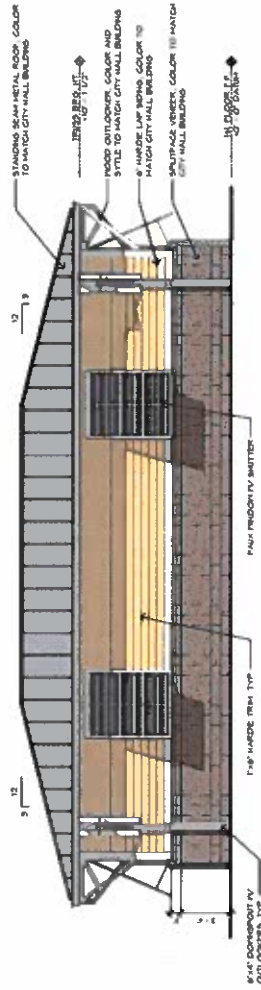

LAYOUT 1 - WINTER SOLSTICE - SUNSET

12/14/2022

LAYOUT 2 - SUMMER SOLSTICE - SUNSET

**BLOCK Q - SITE DESIGN**  
HOLDEN BEACH, NC

**BLOCK Q - SITE DESIGN**  
 HOLDEN BEACH, NC

**LAYOUT 2 - WINTER SOLSTICE - SUNSET**

LAYOUT 3 - SUMMER SOLSTICE - SUNSET

**BLOCK Q - SITE DESIGN**  
HOLDEN BEACH, NC

**BLOCK G - SITE DESIGN**  
HOLDEN BEACH, NC

LAYOUT 4 - WINTER SOLSTICE - SUNSET

**SIDE ELEVATION**  
SCALE 1/4" = 1'-0"

**REAR ELEVATION**  
SCALE 1/4" = 1'-0"

**FRONT ELEVATION**  
SCALE 1/4" = 1'-0"

DATE: 01.2024

**ELEVATIONS**

**PARKING AREA & RESTROOM FACILITY**  
HOLDEN BEACH, NC

Holden Beach  
Pavilion Solar Study

# Holden Beach Pavilion Solar Study

Layout 1

Layout 2

Layout 3

Layout 4

Summer Solstice