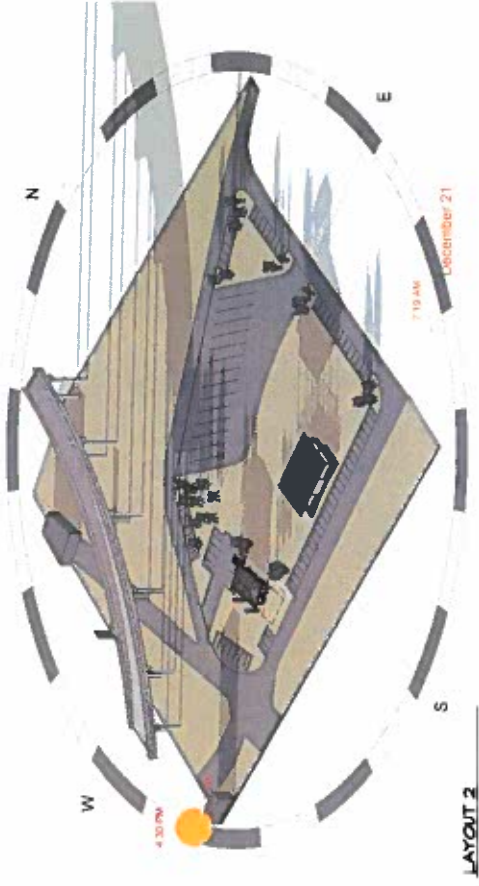

LAYOUT 1

LAYOUT 2

LAYOUT 3

LAYOUT 4

ARCHITECT: 2024

LAYOUT 1 - SUMMER SOLSTICE - SUNSET

**BLOCK G - SITE DESIGN**  
HOLDEN BEACH, NC

**BLOCK Q - SITE DESIGN**  
 HOLDEN BEACH, NC

LAYOUT 1 - WINTER SOLSTICE - SUNSET

12/14/2022

LAYOUT 2 - SUMMER SOLSTICE - SUNSET

**BLOCK Q - SITE DESIGN**  
HOLDEN BEACH, NC

**BLOCK Q - SITE DESIGN**  
 HOLDEN BEACH, NC

**LAYOUT 2 - WINTER SOLSTICE - SUNSET**

LAYOUT 3 - SUMMER SOLSTICE - SUNSET

**BLOCK Q - SITE DESIGN**  
HOLDEN BEACH, NC

**BLOCK G - SITE DESIGN**  
HOLDEN BEACH, NC

LAYOUT 4 - WINTER SOLSTICE - SUNSET

**SIDE ELEVATION**  
SCALE 1/4" = 1'-0"

**REAR ELEVATION**  
SCALE 1/4" = 1'-0"