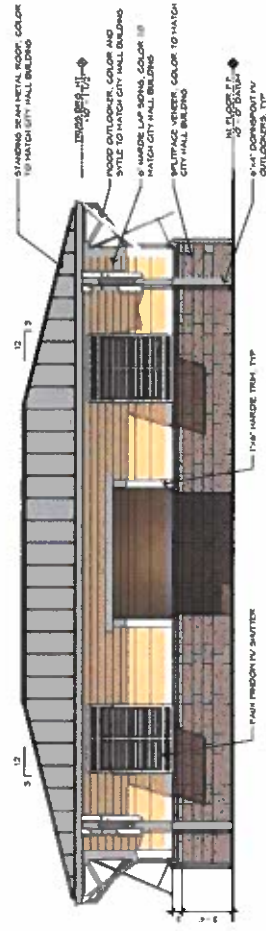

LAYOUT 1 - WINTER SOLSTICE - SUNSET

12/14/2022

LAYOUT 2 - SUMMER SOLSTICE - SUNSET

**BLOCK Q - SITE DESIGN**  
HOLDEN BEACH, NC

**BLOCK Q - SITE DESIGN**  
 HOLDEN BEACH, NC

**LAYOUT 2 - WINTER SOLSTICE - SUNSET**

LAYOUT 3 - SUMMER SOLSTICE - SUNSET

**BLOCK Q - SITE DESIGN**  
HOLDEN BEACH, NC

**BLOCK G - SITE DESIGN**  
HOLDEN BEACH, NC

LAYOUT 4 - WINTER SOLSTICE - SUNSET

**SIDE ELEVATION**  
SCALE 1/4" = 1'-0"

**REAR ELEVATION**  
SCALE 1/4" = 1'-0"

**FRONT ELEVATION**  
SCALE 1/4" = 1'-0"

DATE: 01.2024

**ELEVATIONS**

**PARKING AREA & RESTROOM FACILITY**  
HOLDEN BEACH, NC

Holden Beach  
Pavilion Solar Study

# Holden Beach Pavilion Solar Study

Layout 1

Layout 2

Layout 3

Layout 4

Summer Solstice