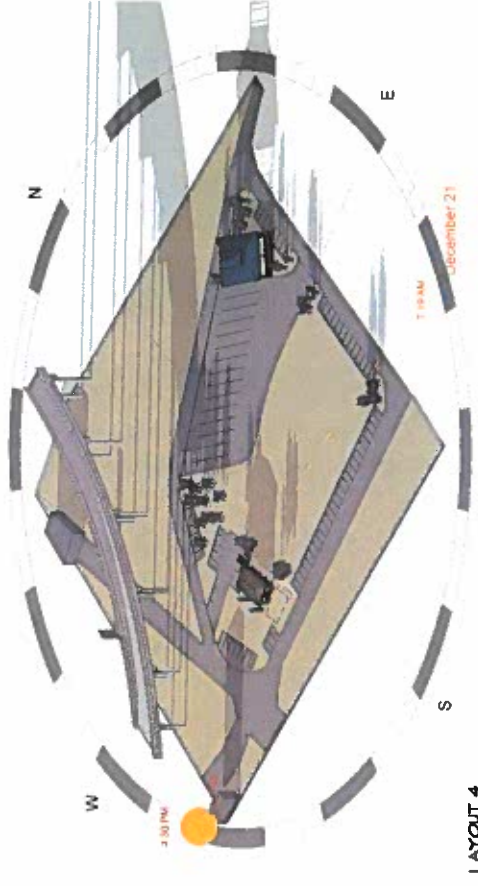

LAYOUT 1

LAYOUT 2

LAYOUT 3

LAYOUT 4

ARCHITECT: 2024

LAYOUT 1 - SUMMER SOLSTICE - SUNSET

**BLOCK G - SITE DESIGN**  
HOLDEN BEACH, NC

**BLOCK Q - SITE DESIGN**  
 HOLDEN BEACH, NC

LAYOUT 1 - WINTER SOLSTICE - SUNSET

12/14/2022

LAYOUT 2 - SUMMER SOLSTICE - SUNSET

**BLOCK Q - SITE DESIGN**  
HOLDEN BEACH, NC

**BLOCK Q - SITE DESIGN**  
 HOLDEN BEACH, NC

**LAYOUT 2 - WINTER SOLSTICE - SUNSET**

LAYOUT 3 - SUMMER SOLSTICE - SUNSET

**BLOCK Q - SITE DESIGN**  
HOLDEN BEACH, NC

**BLOCK G - SITE DESIGN**  
HOLDEN BEACH, NC

LAYOUT 4 - WINTER SOLSTICE - SUNSET

**SIDE ELEVATION**  
SCALE 1/4" = 1'-0"

**REAR ELEVATION**  
SCALE 1/4" = 1'-0"