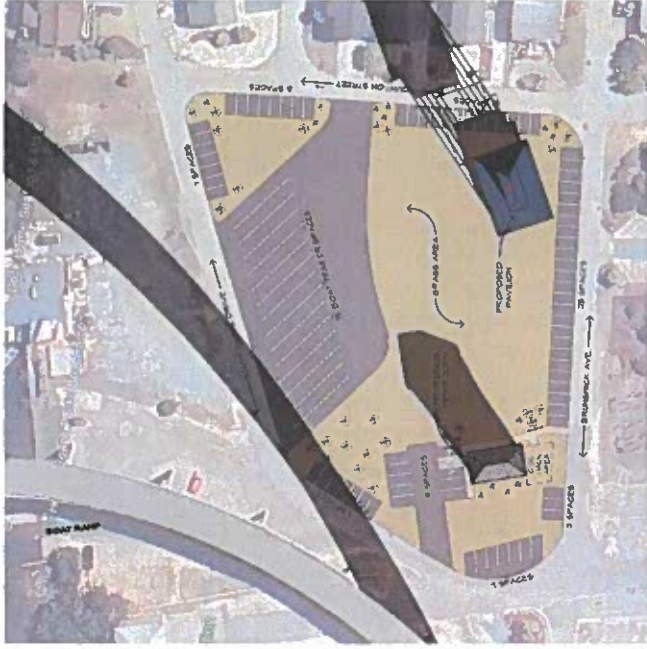

LAYOUT 1

LAYOUT 2

LAYOUT 3

LAYOUT 4

ARCHITECT: 2024

LAYOUT 1 - SUMMER SOLSTICE - SUNSET

**BLOCK G - SITE DESIGN**  
HOLDEN BEACH, NC

**BLOCK Q - SITE DESIGN**  
 HOLDEN BEACH, NC

LAYOUT 1 - WINTER SOLSTICE - SUNSET

12/14/2022

LAYOUT 2 - SUMMER SOLSTICE - SUNSET

**BLOCK Q - SITE DESIGN**  
HOLDEN BEACH, NC

**BLOCK Q - SITE DESIGN**  
 HOLDEN BEACH, NC

**LAYOUT 2 - WINTER SOLSTICE - SUNSET**

LAYOUT 3 - SUMMER SOLSTICE - SUNSET

**BLOCK Q - SITE DESIGN**  
HOLDEN BEACH, NC

**BLOCK G - SITE DESIGN**  
HOLDEN BEACH, NC

LAYOUT 4 - WINTER SOLSTICE - SUNSET

**SIDE ELEVATION**  
SCALE 1/4" = 1'-0"

**REAR ELEVATION**  
SCALE 1/4" = 1'-0"