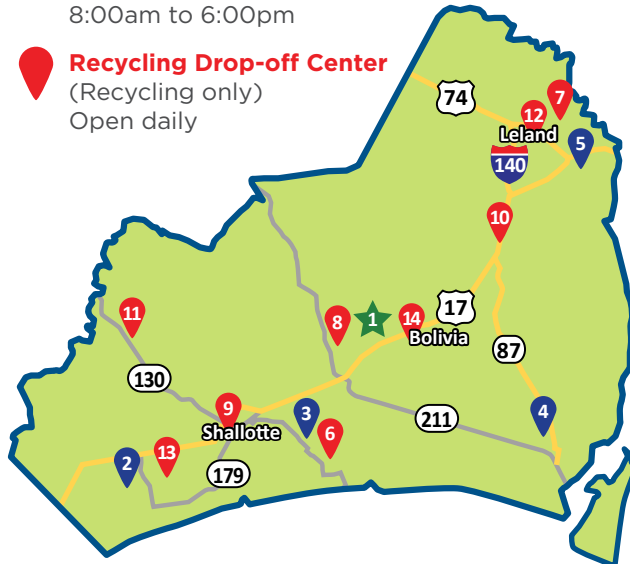

Brunswick County operates and maintains staffed convenience drop-off sites listed on the back of this brochure. These convenience drop-off sites are for residential waste and recycling only.

Curbside services for both trash and recycling are available to all Brunswick County residents as well. You will receive a blue 96 gallon roll out cart and your commingled recycling will be picked up every other week on your regularly scheduled garbage day. For more information, rates, and to sign up please contact:

Waste Industries at 910-253-4177.

Use this map of Brunswick County to find the nearest drop-off site listed on the back of this brochure.

Brunswick County Landfill
Monday - Friday 7:30am to 3:00pm
Saturday 7:30am to 5:00pm

Convenience Drop-off Site
(Solid waste and recycling)
Monday, Wednesday, Friday and Saturday
8:00am to 6:00pm

Recycling Drop-off Center
(Recycling only)
Open daily

CONVENIENCE DROP-OFF SITES

The county provides dumpsters at the following sites for all county residents to drop off their commingled recyclables.

Used cooking oil

Used motor oil, filters, anti-freeze/coolant, car batteries (site 1 only)

Oyster shells (sites 1 only)

Fluorescent and CFL bulbs (site 1 & sites 2-5 only accepts 4 ft. & under)

Scrap metal and large appliances