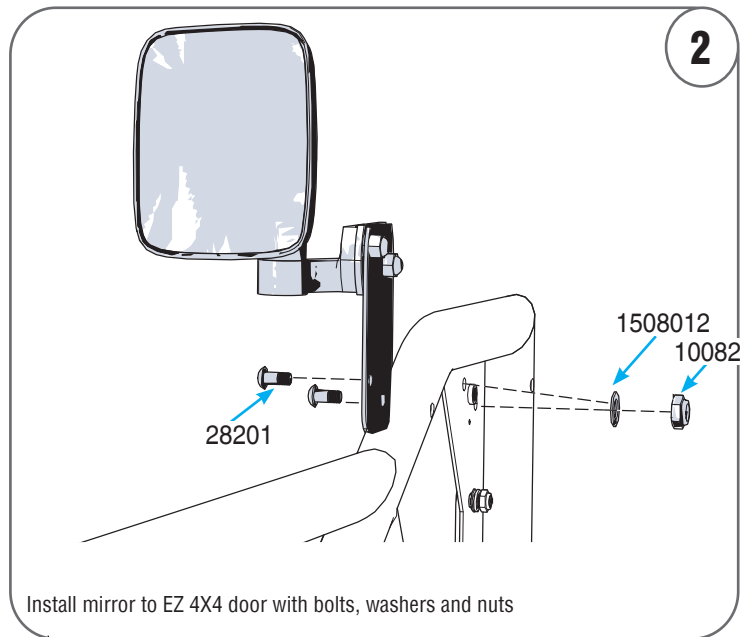

Please read instructions fully before beginning assembly

NO	Illustration	Description	Part#	QTY.
1		EZ Rectangle Mirror-Left (Driver)	1900015301	1
2		EZ Rectangle Mirror-Rgith (Passenger)	1900015302	1
3		Mirror Mounting Plate-Left (Driver)	1900015303	1
4		Mirror Mounting Plate-Rgith (Passenger)	1900015304	1
5		Nut Plastic Cap	1008P	4+1 extra
6		Bolt M8x20	28201	4+1 extra
7		Lock Nut M8	10082	8+1 extra
8		Metal Washer	1508012	8+1 extra
9		Wrench	#13	1
10		Allen Wrench #5	#5	1

WARNING This product is intended to provide added “off-road” convenience and utility to your vehicle. This product is not intended to provide occupant containment or protection in the event of an accident or rollover. Further, “on road” use may involve increased risk of serious injury in the event of side-impact accidents. To reduce risk from these types of injuries: Always wear seat belt and shoulder harness for all vehicle occupants. Keep arms and body inside vehicle. Drive safely, read and understand all manufacturers warnings and product instructions before installation. Periodically check and adjust all latches and fasteners, Failure to do so could result in Bodily injury, accident, or damage / loss of mirror.

BEFORE BEGINNING, SEE THE ASSEMBLY INSTRUCTION VIDEO ON EZTRUNK.NET

Customer Service

Any question? WE ARE HERE TO HELP!

Text or Call 203-901-0055 / Call 203-591-9060
EMAIL US: SERVICE@EZTRUNK.NET

7 days a week 8:30 am EST

WE CAN HELP YOU!