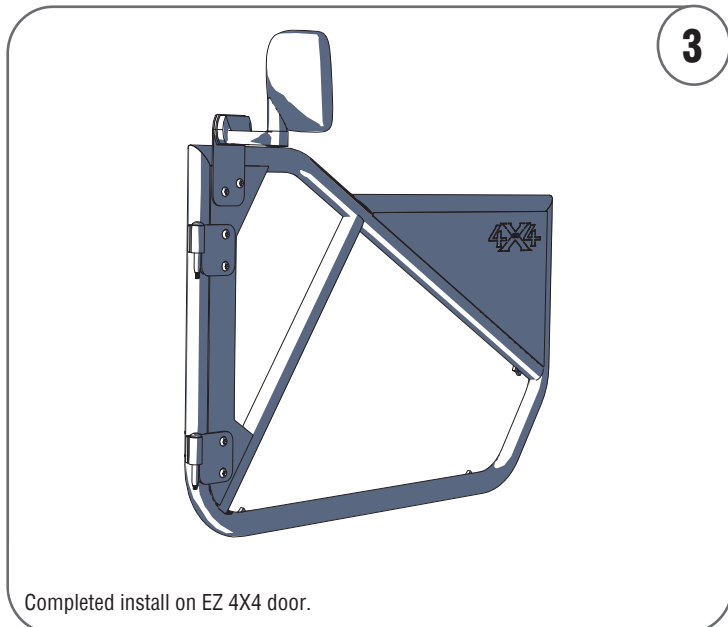

Please read instructions fully before beginning assembly

NO	Illustration	Description	Part#	QTY.
1		EZ Rectangle Mirror-Left (Driver)	1900015301	1
2		EZ Rectangle Mirror-Rgith (Passenger)	1900015302	1
3		Mirror Mounting Plate-Left (Driver)	1900015303	1
4		Mirror Mounting Plate-Rgith (Passenger)	1900015304	1
5		Nut Plastic Cap	1008P	4+1 extra
6		Bolt M8x20	28201	4+1 extra
7		Lock Nut M8	10082	8+1 extra
8		Metal Washer	1508012	8+1 extra
9		Wrench	#13	1
10		Allen Wrench #5	#5	1

WARNING This product is intended to provide added “off-road” convenience and utility to your vehicle. This product is not intended to provide occupant containment or protection in the event of an accident or rollover. Further, “on road” use may involve increased risk of serious injury in the event of side-impact accidents. To reduce risk from these types of injuries: Always wear seat belt and shoulder harness for all vehicle occupants. Keep arms and body inside vehicle. Drive safely, read and understand all manufacturers warnings and product instructions before installation. Periodically check and adjust all latches and fasteners, Failure to do so could result in Bodily injury, accident, or damage / loss of mirror.

BEFORE BEGINNING, SEE THE ASSEMBLY INSTRUCTION VIDEO ON EZTRUNK.NET

Customer Service

Any question? WE ARE HERE TO HELP!

Text or Call 203-901-0055 / Call 203-591-9060
EMAIL US: SERVICE@EZTRUNK.NET

7 days a week 8:30 am EST

WE CAN HELP YOU!