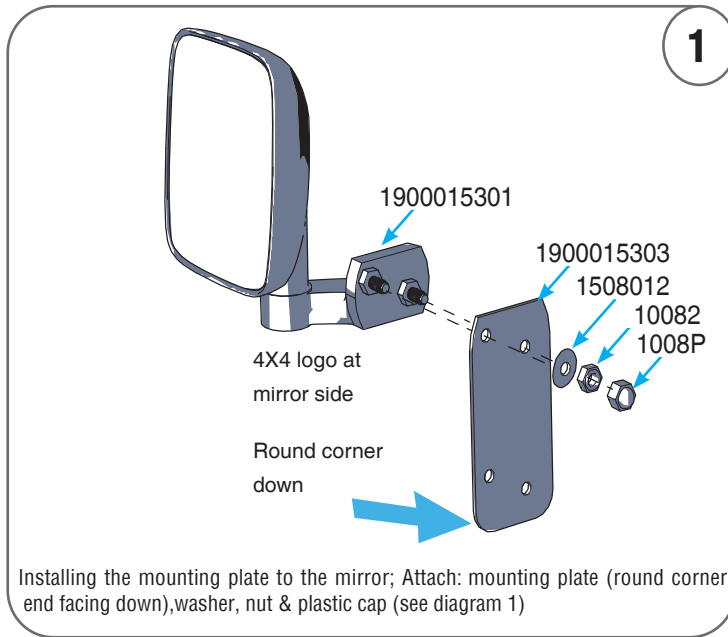

Please read instructions fully before beginning assembly

NO	Illustration	Description	Part#	QTY.
1		EZ Rectangle Mirror-Left (Driver)	1900015301	1
2		EZ Rectangle Mirror-Rgith (Passenger)	1900015302	1
3		Mirror Mounting Plate-Left (Driver)	1900015303	1
4		Mirror Mounting Plate-Rgith (Passenger)	1900015304	1
5		Nut Plastic Cap	1008P	4+1 extra
6		Bolt M8x20	28201	4+1 extra
7		Lock Nut M8	10082	8+1 extra
8		Metal Washer	1508012	8+1 extra
9		Wrench	#13	1
10		Allen Wrench #5	#5	1

WARNING This product is intended to provide added “off-road” convenience and utility to your vehicle. This product is not intended to provide occupant containment or protection in the event of an accident or rollover. Further, “on road” use may involve increased risk of serious injury in the event of side-impact accidents. To reduce risk from these types of injuries: Always wear seat belt and shoulder harness for all vehicle occupants. Keep arms and body inside vehicle. Drive safely, read and understand all manufacturers warnings and product instructions before installation. Periodically check and adjust all latches and fasteners, Failure to do so could result in Bodily injury, accident, or damage / loss of mirror.

BEFORE BEGINNING, SEE THE ASSEMBLY INSTRUCTION VIDEO ON EZTRUNK.NET

Customer Service

Any question? WE ARE HERE TO HELP!

Text or Call 203-901-0055 / Call 203-591-9060
EMAIL US: SERVICE@EZTRUNK.NET

7 days a week 8:30 am EST

WE CAN HELP YOU!