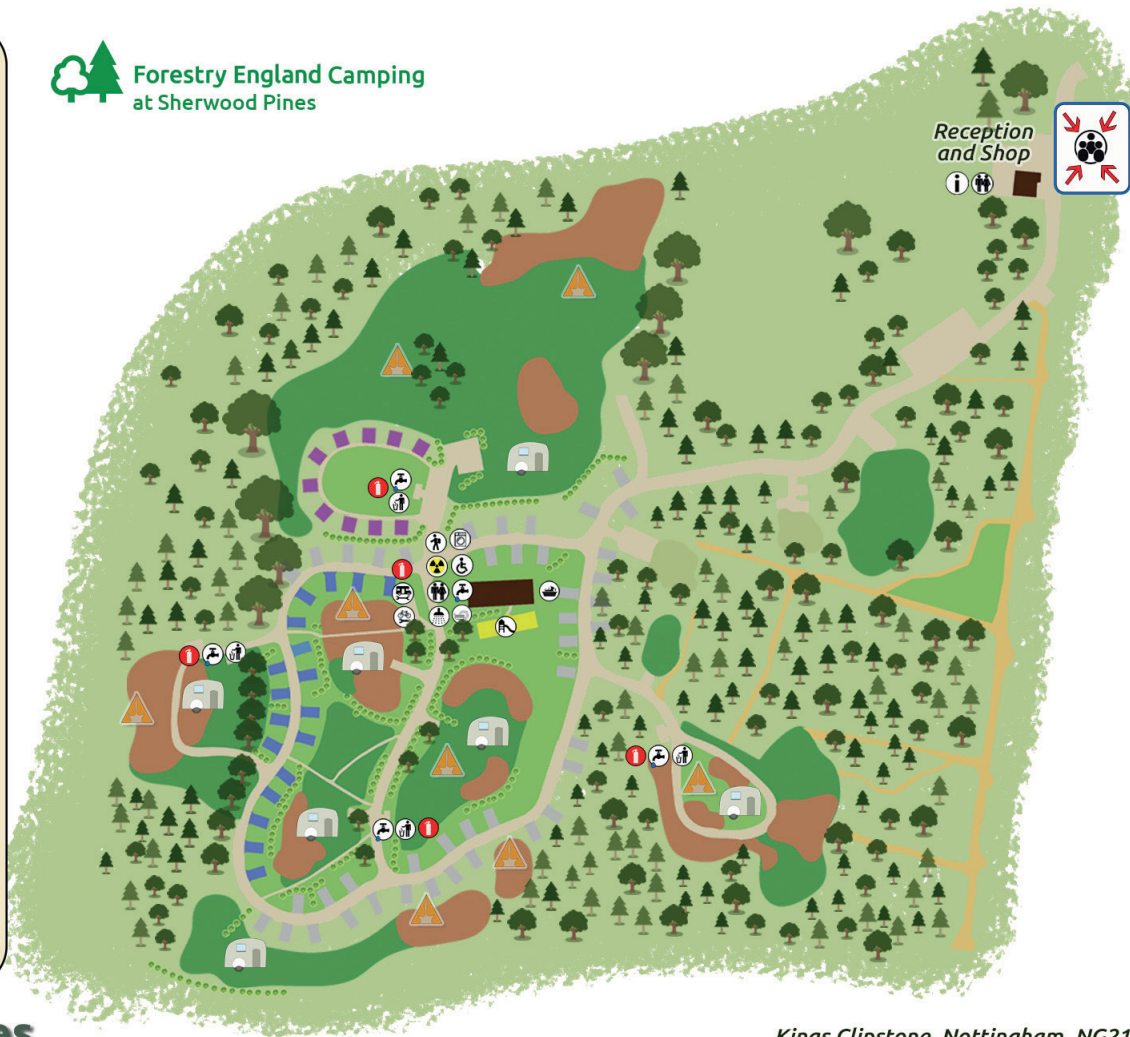

Key

-  Water
-  Waste Disposal
-  Grass only pitches
-  Grass with electric pitches
-  Hardstanding select pitches
-  Hardstanding pitches
-  Glamping Area
-  Roads
-  Path
-  Playground
-  Toilets & showers
-  Dish washing area
-  Toilets
-  Chemical disposal
-  Disabled facilities
-  Motorhomes service point
-  Fire point
-  Information
-  Laundrette
-  Dog Washing facilities
-  Bike service area
-  Backpacker room
-  Assembly Point

Forestry England Camping at Sherwood Pines

Sherwood Pines
Map of site

Kings Clipstone, Nottingham, NG21 9JL

www.sherwoodpinescamping.co.uk Tel: 01623 572337

**Welcome to our campsite,
we wish you a enjoyable stay,
please could you read the following
at the beginning of your holidays to
familiarise yourselves with our site rules:**

For the safety of all our visitors -

The main site gates are locked between the hours of 10.30pm and 07.30am.
Please respect the site one way system and adhere to a strict 5mph speed limit.
To protect our beautiful forests, the burning of wood is strictly prohibited.
Charcoal only BBQs are allowed, providing they are raised off the ground.
BBQs must be extinguished by 10.00pm.
Due to fire safety, you must pitch at least six metres away from another camping unit.
If this rule is not adhered to you will be asked to re-pitch.
(Please see diagrams on toilet blocks around the site, or ask reception if you are unsure)