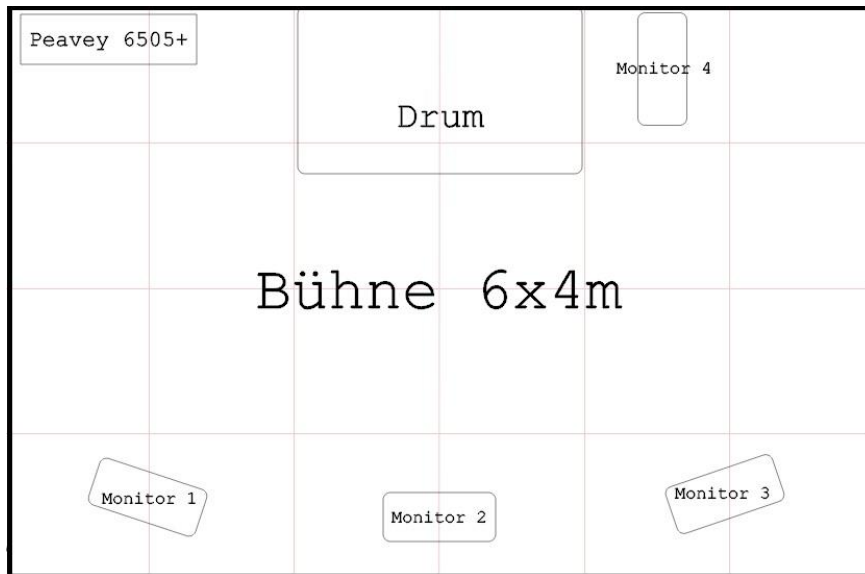

### **Drum Pearl Standart** (Musicum Wil/SG)

- Basspauke
- High Tom
- Low Tom
- Stand Tom
- Snare
- Hi-Hat
- Right
- 2 Becken
- Drum Hocker