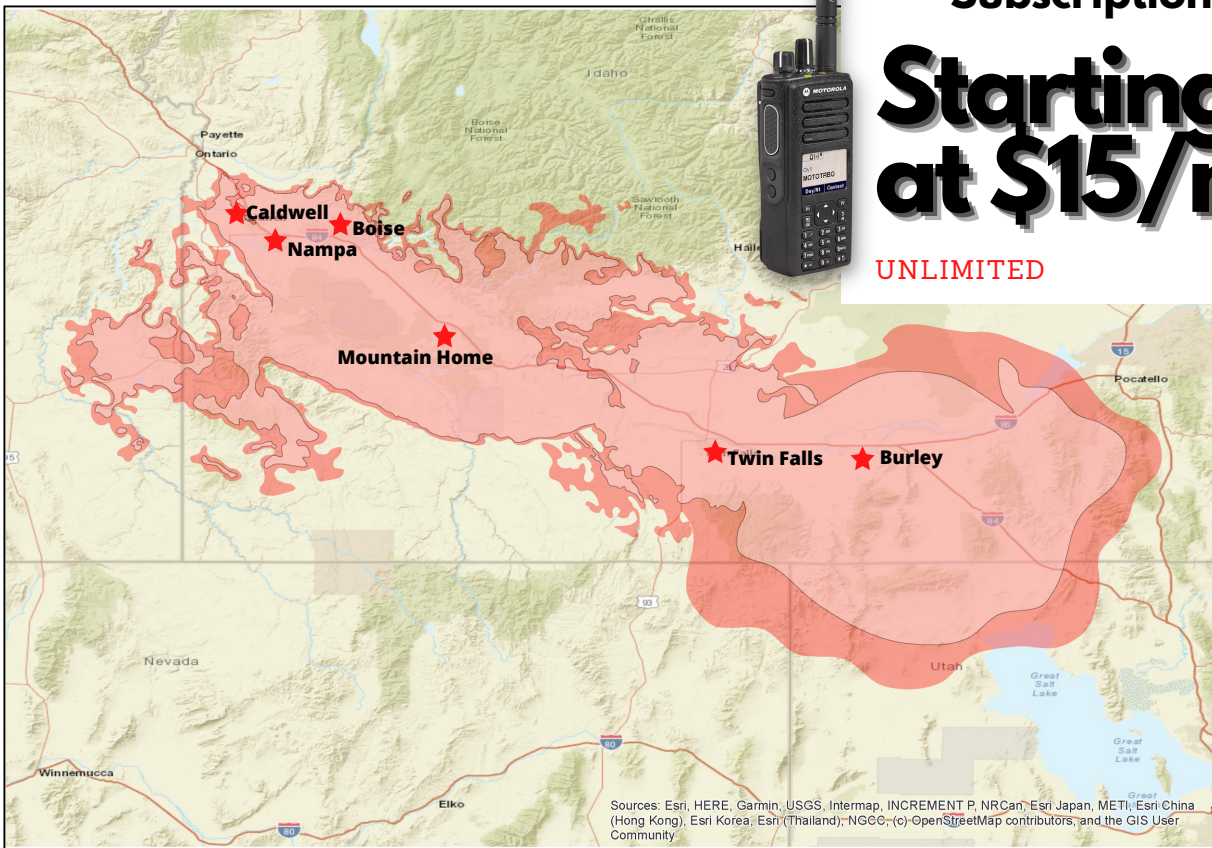

RADIONet

"GO AHEAD"

By: 
Intermountain
Communications

THE business-critical communication solution.

Offering the largest contiguous coverage in Idaho and combining exceptional two-way radio functionality with the latest digital technology.  Integrates voice and data seamlessly and offers enhanced features that are easy to use.

 MOTOROLA SOLUTIONS

RadioNet

Subscriptions

Starting at \$15/mo

UNLIMITED

0 12.5 25 50 Miles

Idaho Regional MOTOTRBO Coverage

 Systemwide Portable Coverage
 Systemwide Mobile Coverage

Effective communication from one worker to many workers at once!

Automatic roaming! There is no need to change channels

Having  **RADIO**Net at the heart of your organization will help you achieve new levels of productivity, by making efficient information sharing a reality.