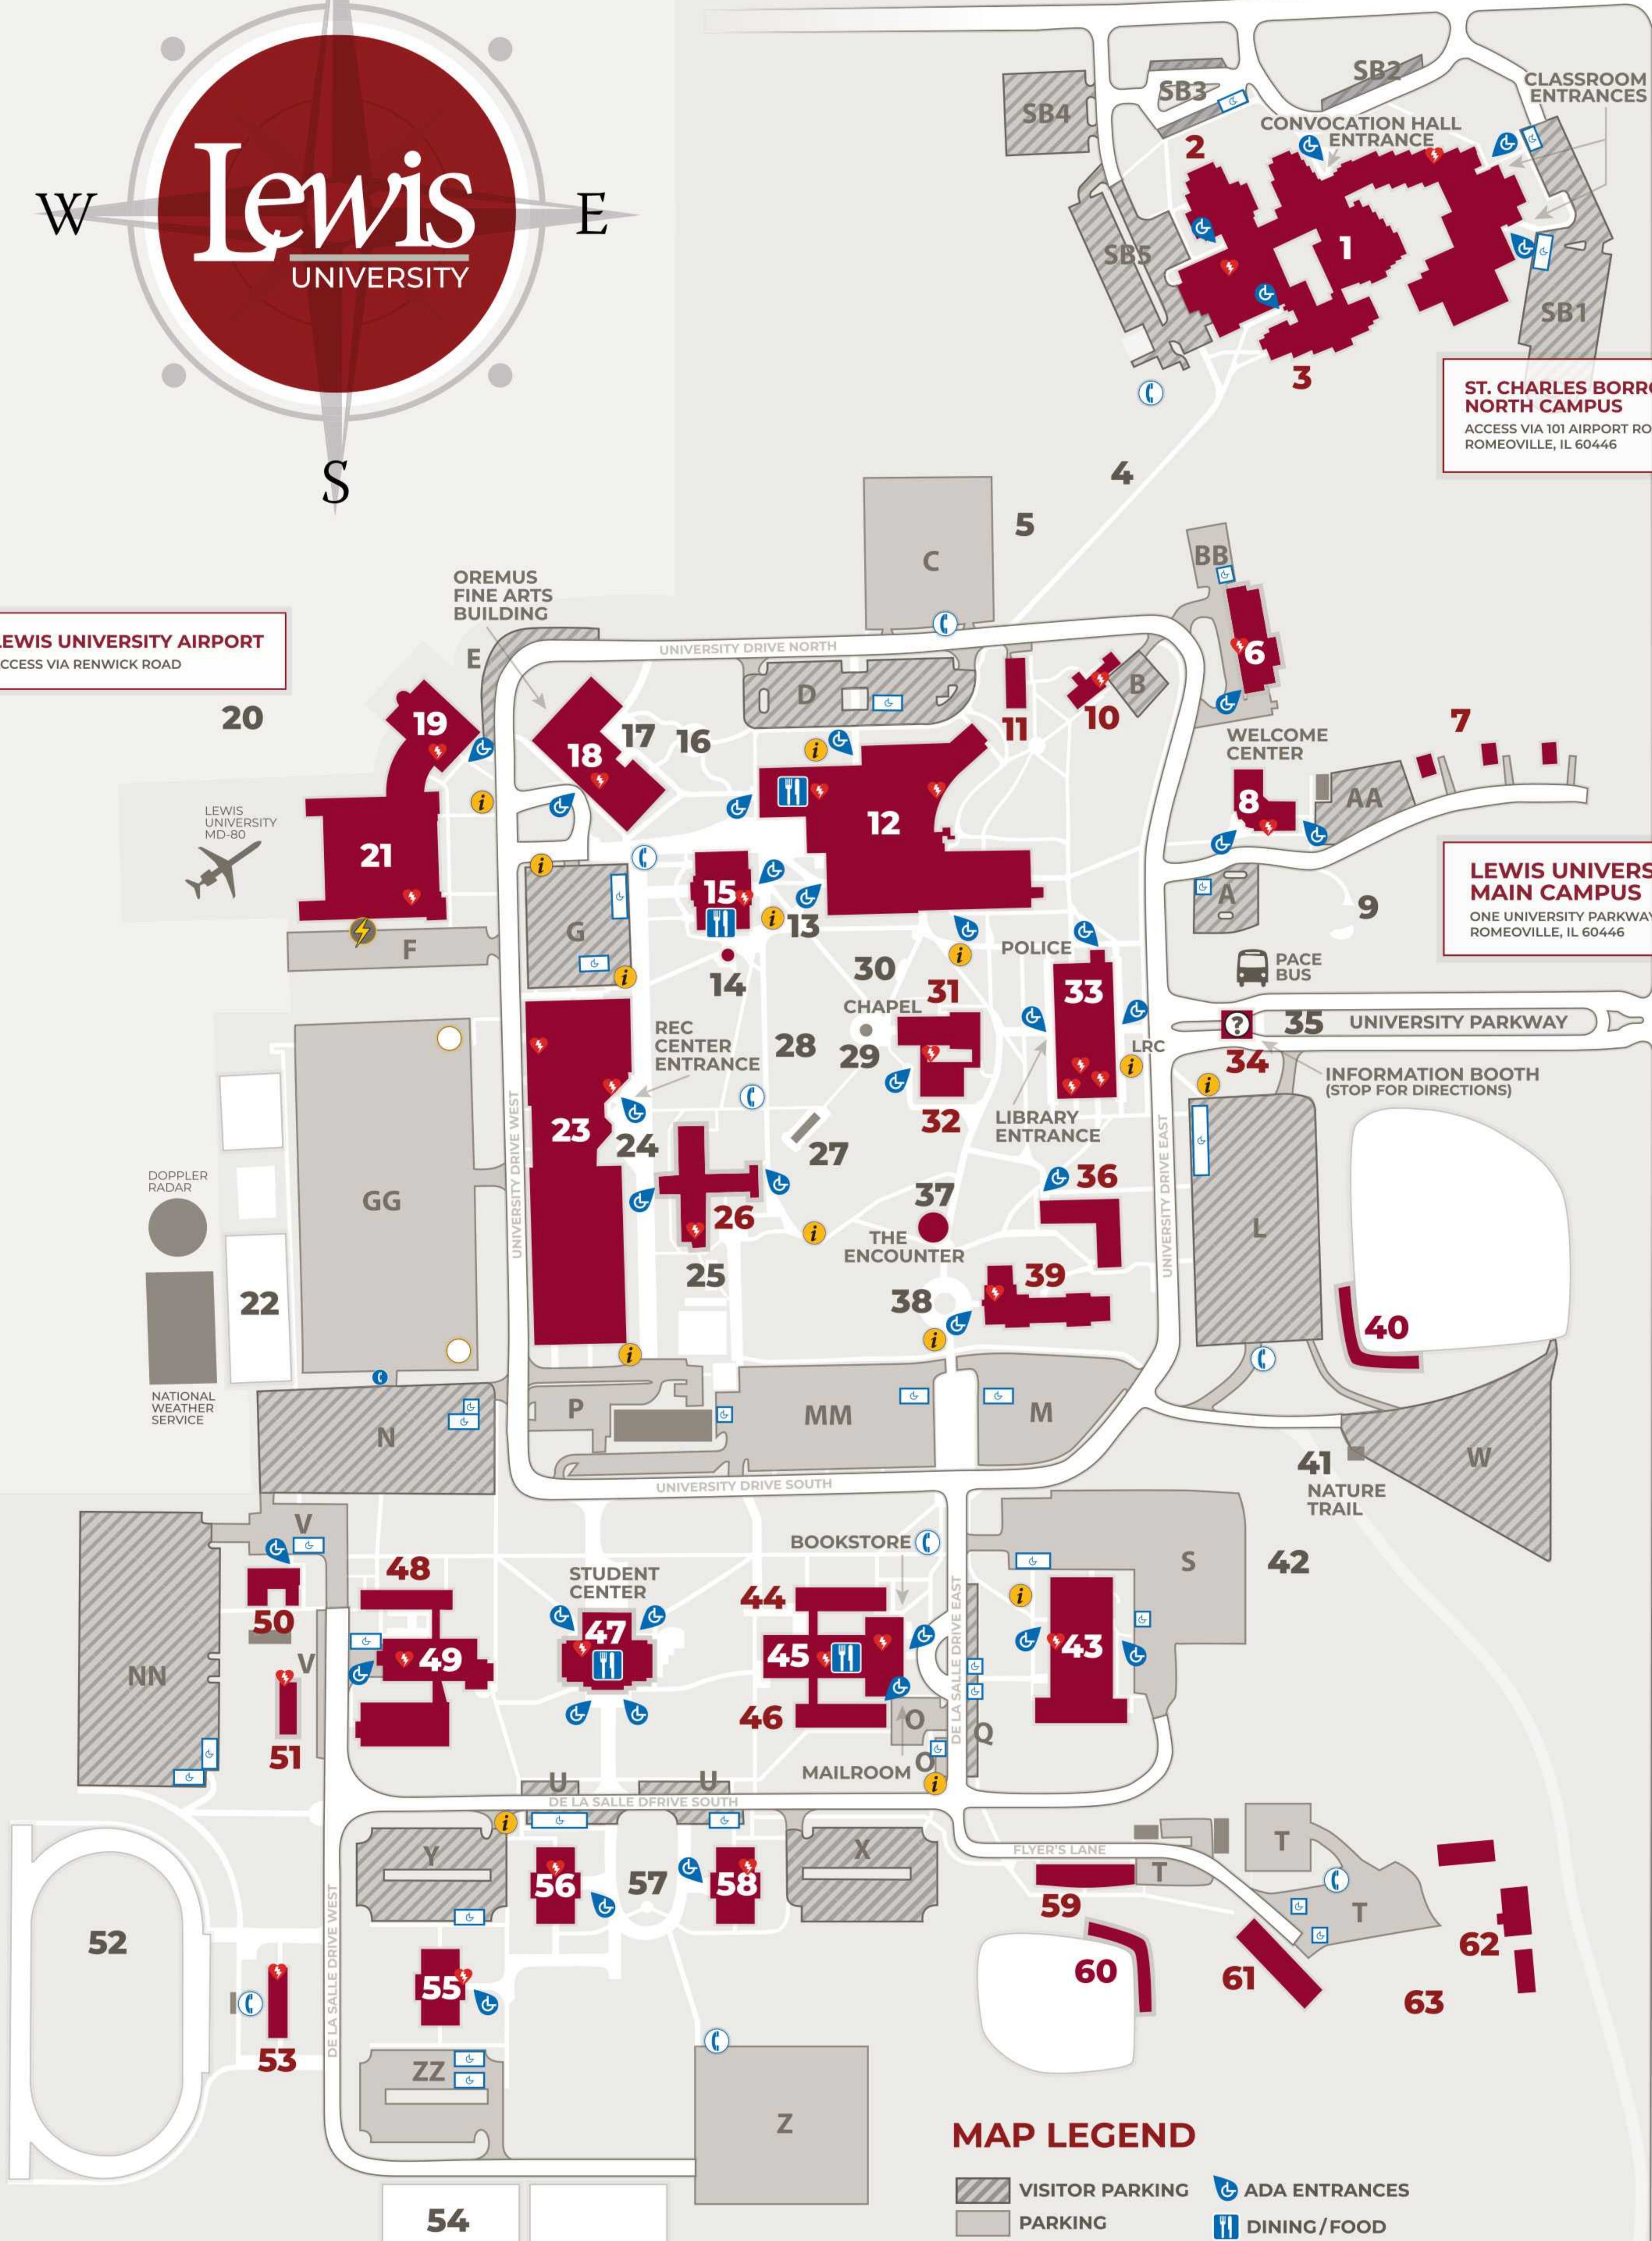

AIRPORT ROAD

ST. CHARLES BORROMEO NORTH CAMPUS
 ACCESS VIA 101 AIRPORT ROAD
 ROMEOVILLE, IL 60446

LEWIS UNIVERSITY AIRPORT
 ACCESS VIA RENWICK ROAD

LEWIS UNIVERSITY MAIN CAMPUS
 ONE UNIVERSITY PARKWAY
 ROMEOVILLE, IL 60446

ROUTE 53 / S. INDEPENDENCE BLVD.

MAP LEGEND

- VISITOR PARKING
- ADA ENTRANCES
- PARKING
- DINING/FOOD
- ADA PARKING
- SECURITY PHONES
- LOW EMISSION PARKING
- KIOSKS/MAPS
- ELECTRIC CHARGING STATIONS

Need Assistance? Weekdays, 8:30 a.m.–5 p.m. (815) 838-0500
 After hours, weekends & holidays (815) 836-5222

64