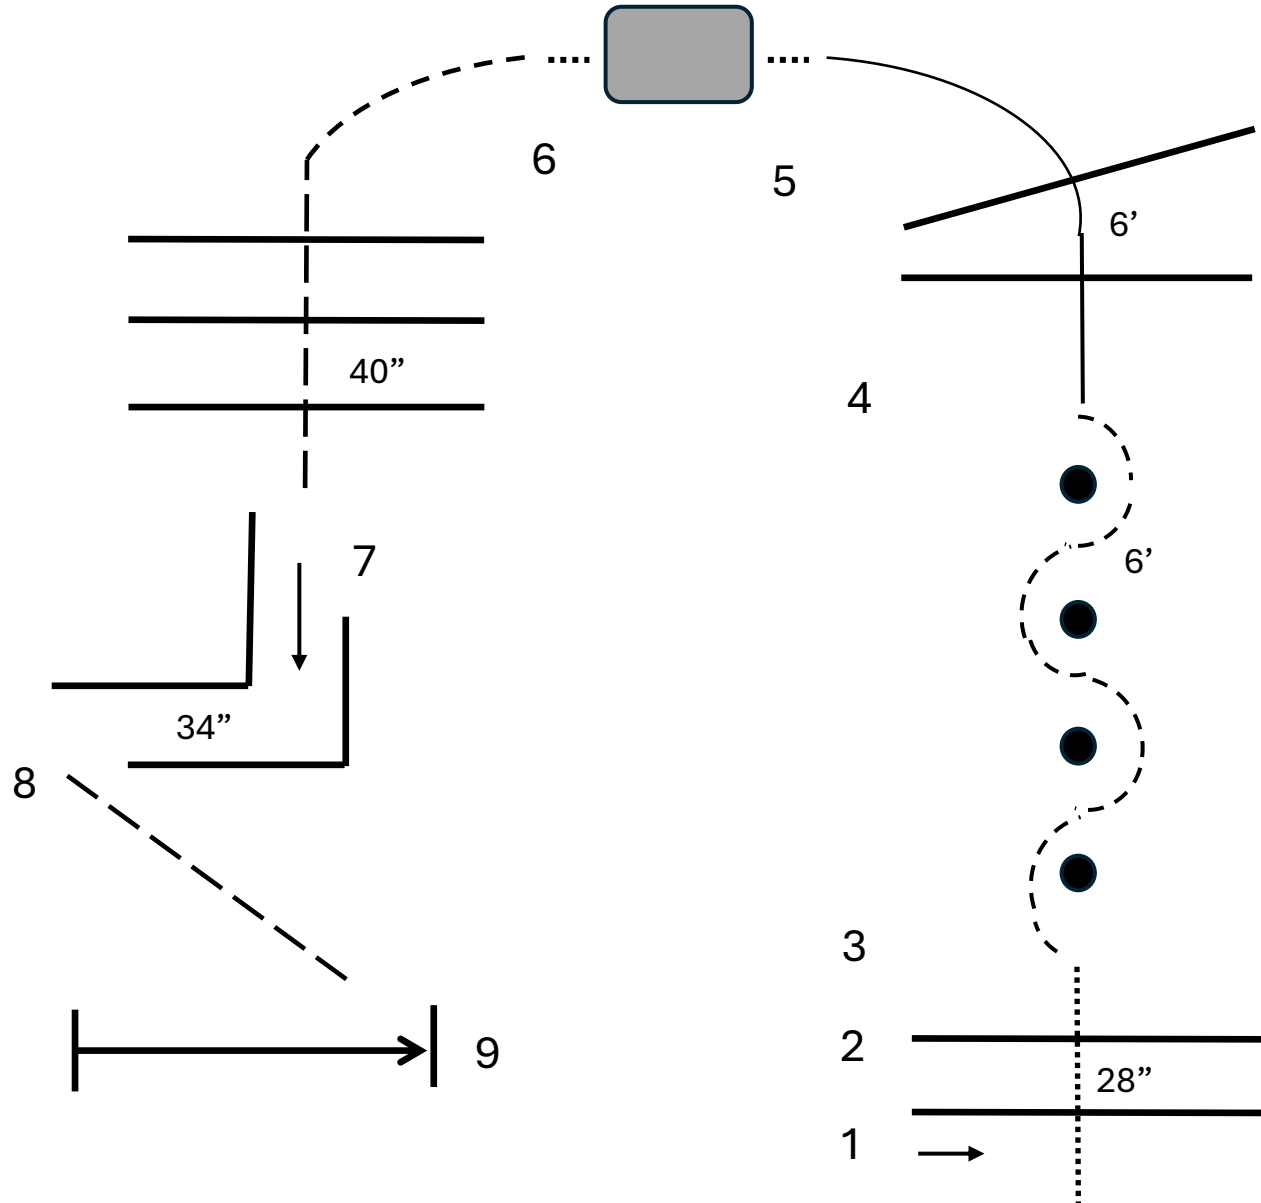

Class 101: Arabian Ranch Horse Trail

1. Left hand push gate
2. Walk to and side-pass left over log
3. Back through L
4. Trot over logs
5. Walk to and over bridge
6. Right lead lope overs
7. Trot serpentine
8. Walk over logs

Walk

Trot - - - - -

Lope _____

Class 102: HA/AA Ranch Horse Trail

1. Walk to and over the first log and side-pass half the length to the right
2. Walk over the center of logs
3. Trot serpentine
4. Left lead lope over logs
5. Walk to and over bridge
6. Trot over logs
7. Back through L
8. Trot to gate
9. Right hand push gate

Walk
 Trot - - - - -
 Lope _____

Class 103: All Breed Ranch Horse Trail

1. Walk over logs
2. Trot serpentine
3. Left lead lope over logs
4. Walk to and over bridge
5. Trot over logs
6. Trot half-circle to and over the log
7. Side-pass left both sides of the L
8. Back the L
9. Trot out and to the gate
10. Right hand push gate