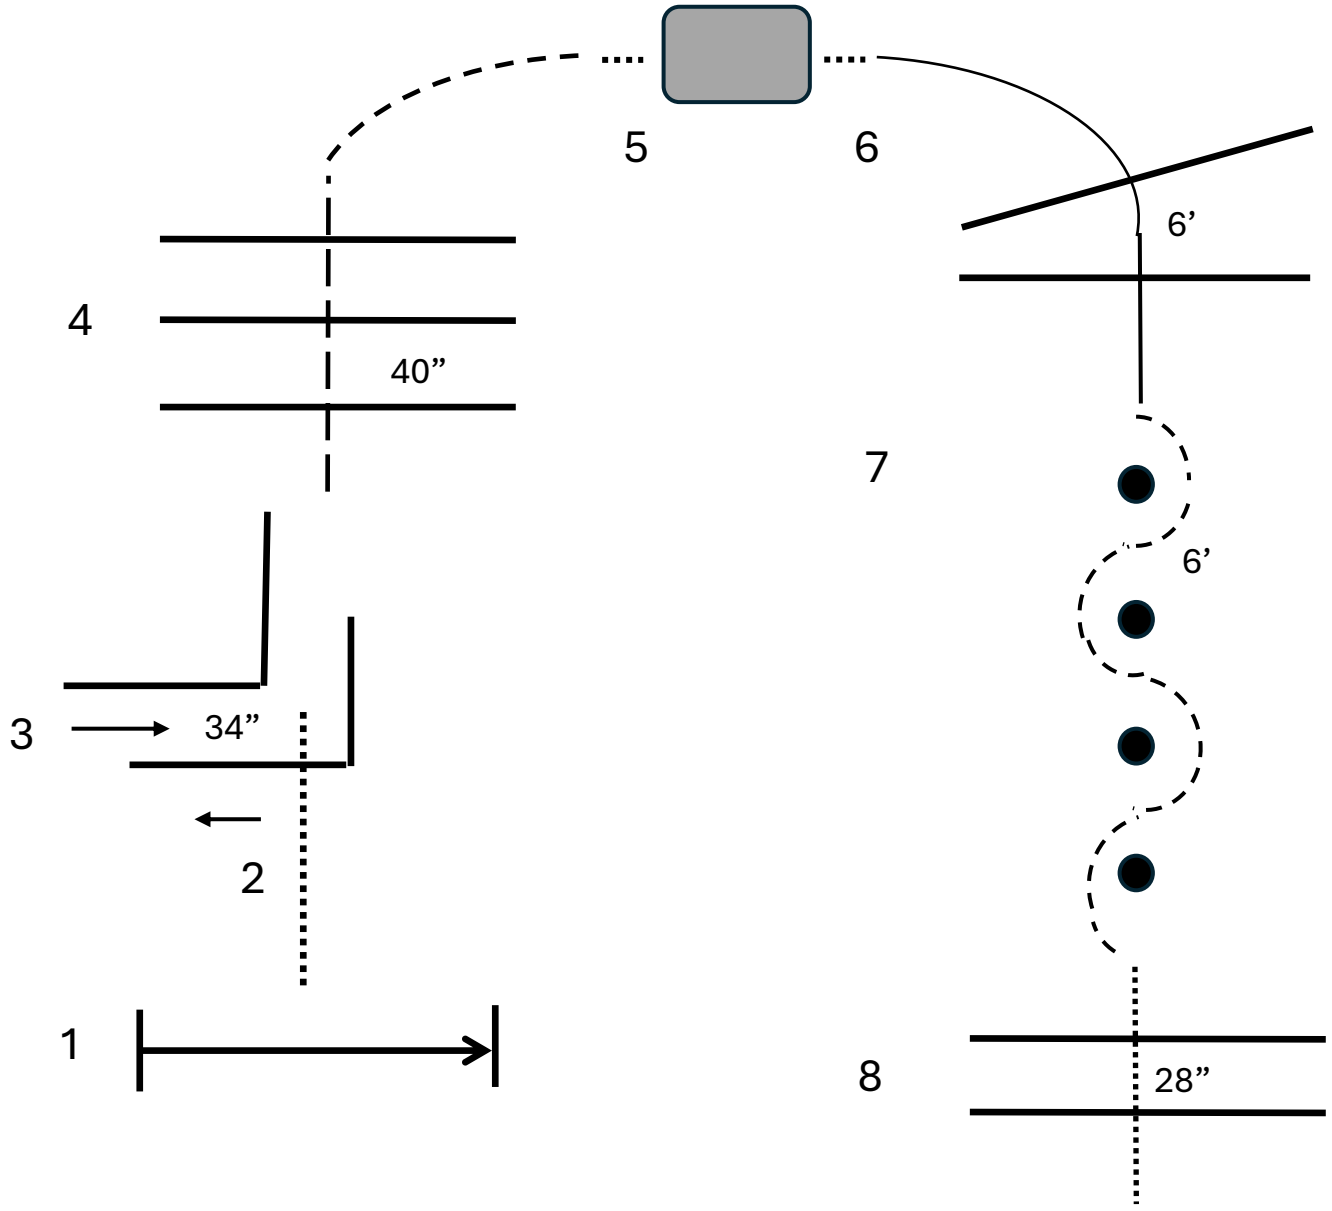

Class 101: Arabian Ranch Horse Trail

1. Left hand push gate
2. Walk to and side-pass left over log
3. Back through L
4. Trot over logs
5. Walk to and over bridge
6. Right lead lope overs
7. Trot serpentine
8. Walk over logs

Walk

Trot - - - - -

Lope _____

Class 102: HA/AA Ranch Horse Trail

1. Walk to and over the first log and side-pass half the length to the right
2. Walk over the center of logs
3. Trot serpentine
4. Left lead lope over logs
5. Walk to and over bridge
6. Trot over logs
7. Back through L
8. Trot to gate
9. Right hand push gate

Walk
 Trot - - - - -
 Lope _____

Class 103: All Breed Ranch Horse Trail

1. Walk over logs
2. Trot serpentine
3. Left lead lope over logs
4. Walk to and over bridge
5. Trot over logs
6. Trot half-circle to and over the log
7. Side-pass left both sides of the L
8. Back the L
9. Trot out and to the gate
10. Right hand push gate