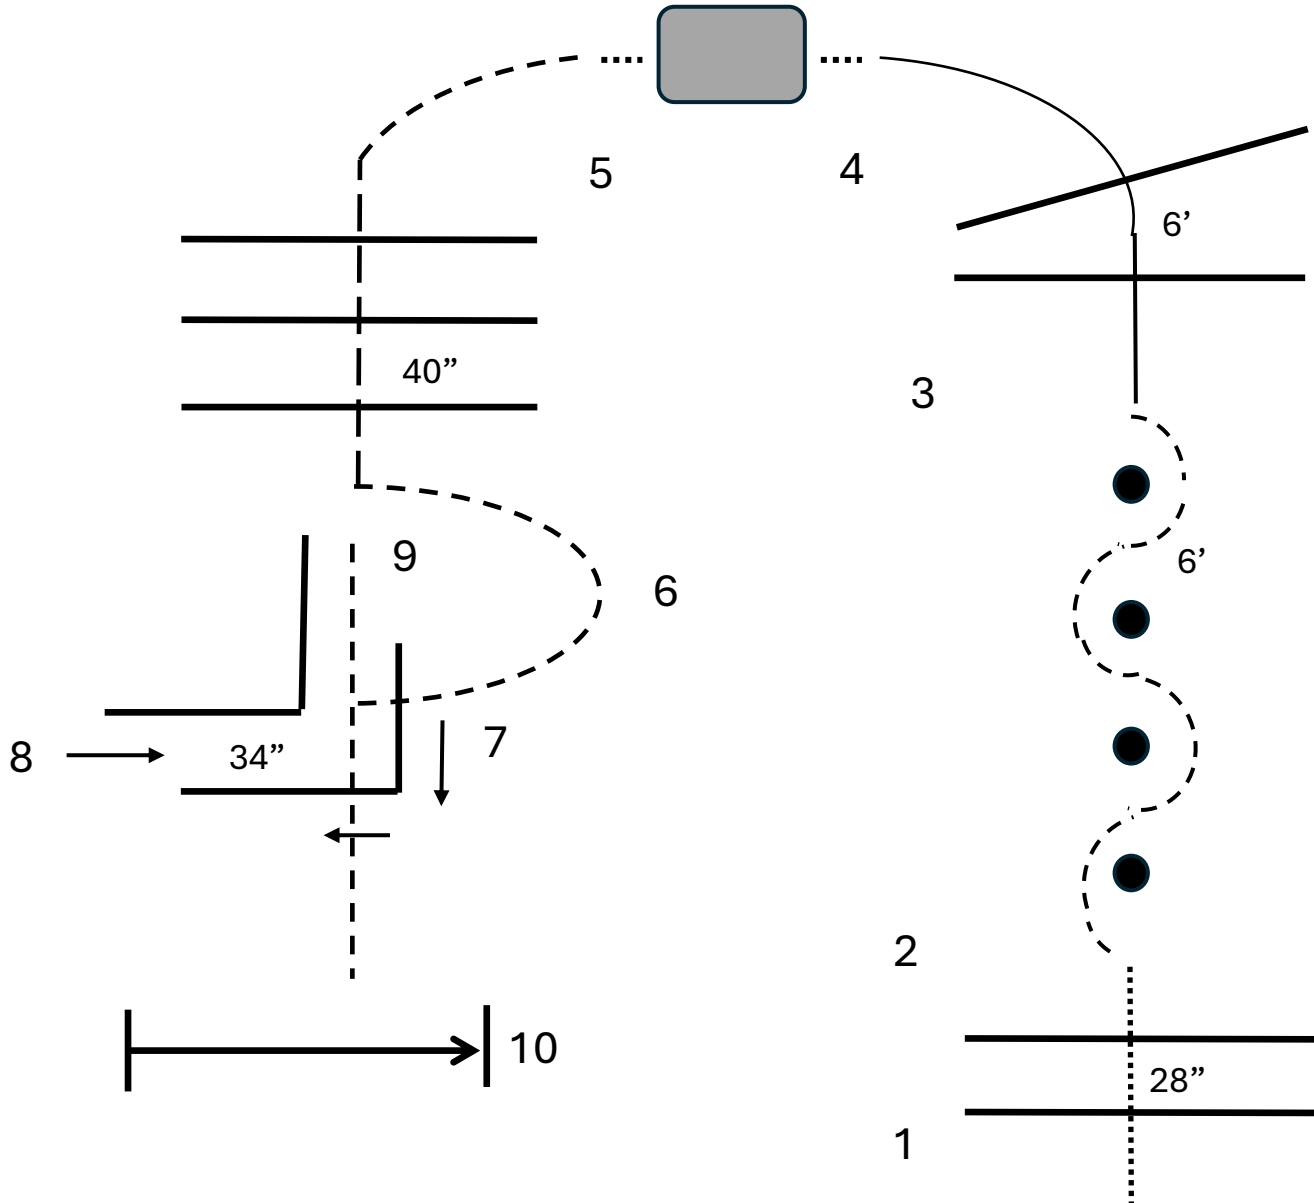

Class 101: Arabian Ranch Horse Trail

1. Left hand push gate
2. Walk to and side-pass left over log
3. Back through L
4. Trot over logs
5. Walk to and over bridge
6. Right lead lope overs
7. Trot serpentine
8. Walk over logs

Walk

Trot - - - - -

Lope _____

Class 102: HA/AA Ranch Horse Trail

1. Walk to and over the first log and side-pass half the length to the right
2. Walk over the center of logs
3. Trot serpentine
4. Left lead lope over logs
5. Walk to and over bridge
6. Trot over logs
7. Back through L
8. Trot to gate
9. Right hand push gate

Walk
 Trot - - - - -
 Lope _____

Class 103: All Breed Ranch Horse Trail

1. Walk over logs
2. Trot serpentine
3. Left lead lope over logs
4. Walk to and over bridge
5. Trot over logs
6. Trot half-circle to and over the log
7. Side-pass left both sides of the L
8. Back the L
9. Trot out and to the gate
10. Right hand push gate