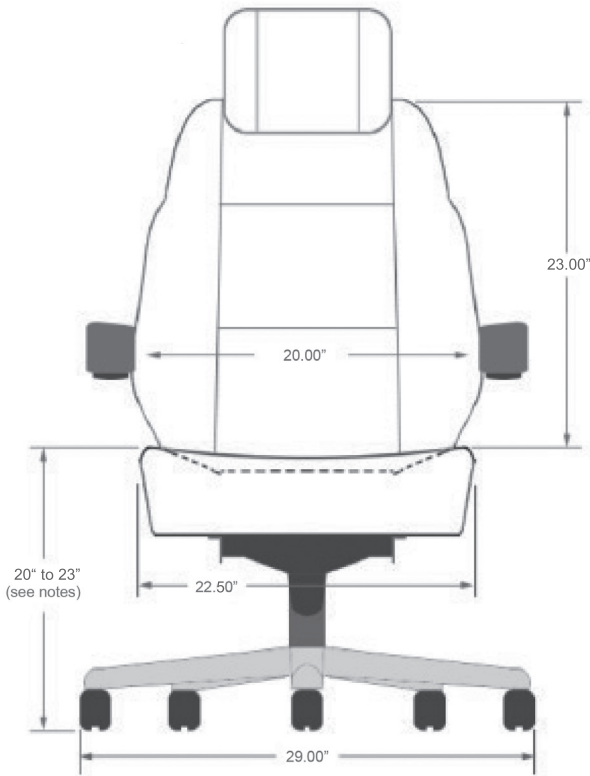

### USER RATINGS

- Weight Rating: 300 lbs.
- User Height: 5'6" - 6'3"

## PRODUCT FEATURES

Notes:

- 4.0" headrest height adjustment range
- 17.5" to 19.5" seat cushion depth

Seat Cushion Height:

- Regular Shock Option - Seat Cushion Height 20" to 23"
- Short Shock Option - Seat Cushion Height 19.5" to 22.5"
- Tall Shock Option - Seat Cushion Height 20.5" to 25.5"