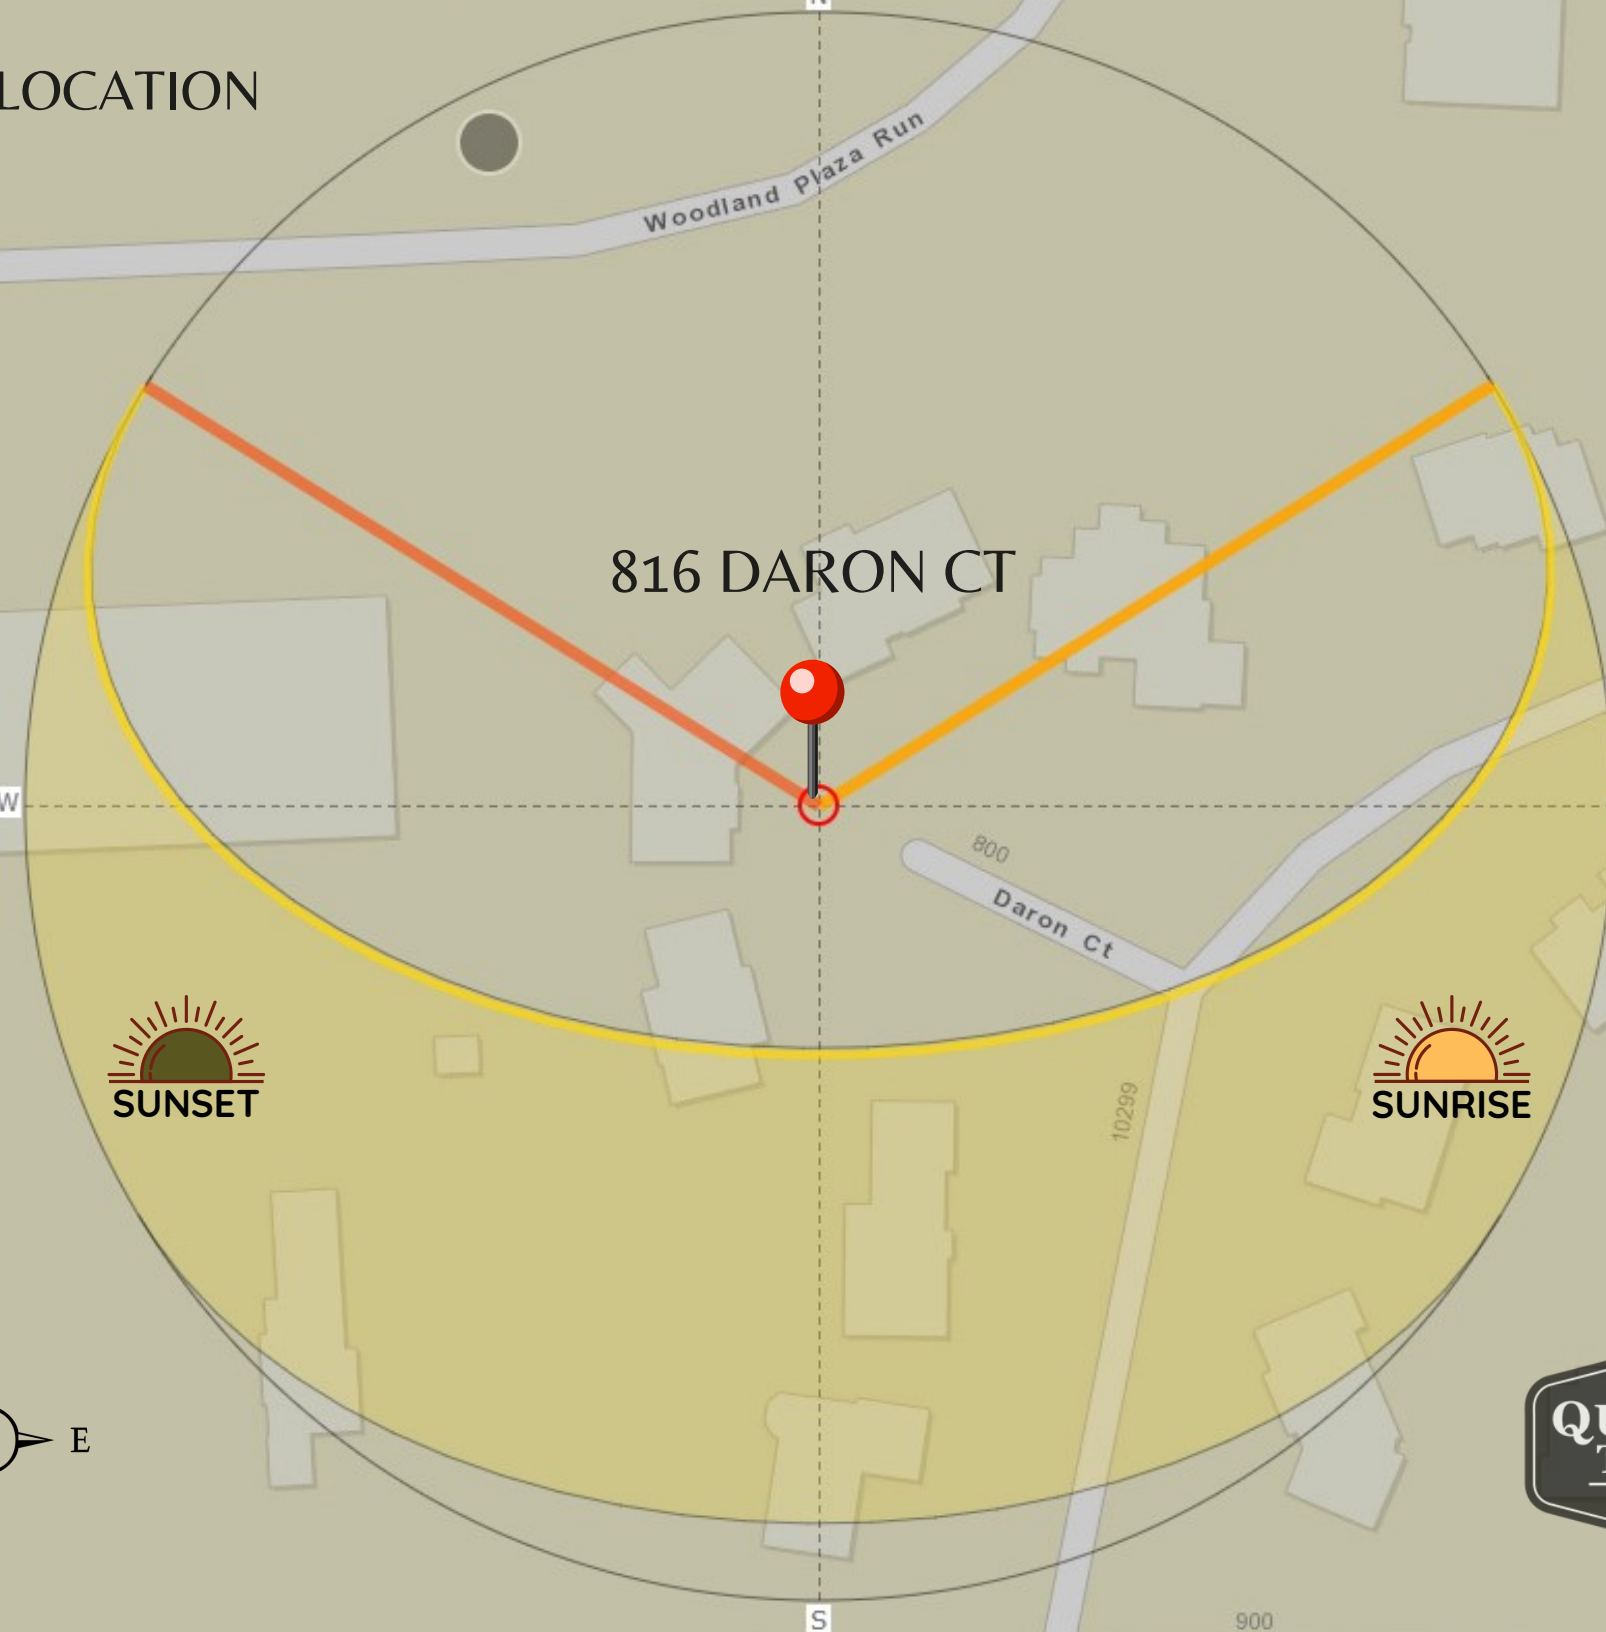

SUN LOCATION

816 DARON CT

Woodland Plaza Run

Calverton Pa

800
Daron Ct

10299

900