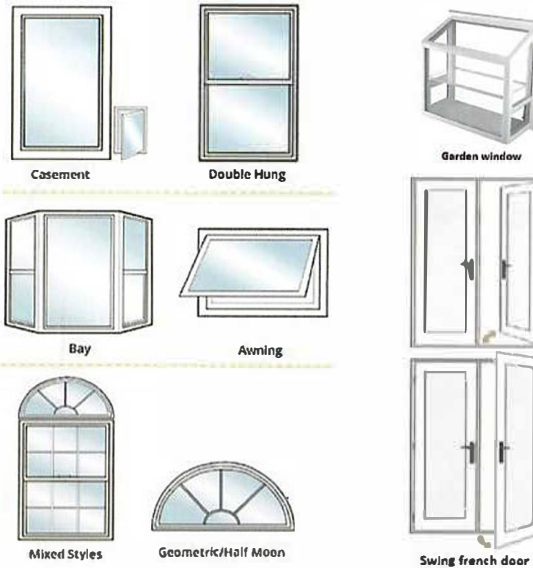

Low-emissivity (low-E) glass helps control the transfer of heat to help make buildings more comfortable, energy efficient and filled with natural light.

Horizontal Sliding Windows are smooth operating with right or left options available

Single Hung Windows are smooth single vertical sash

Picture-Fixed Window are non-operable sash. Ideal for large opening

MORE WINDOWS TYPE

Patio sliding doors have at least two sliding panels with 1 or more operable sashes.

Handles & Wheel Rollers
Dream Series doors feature outstanding vinyl construction, stainless steel wheel rollers, ergonomic dual point locking handles, and much more.

Manufacturer of High Quality Windows & Doors

Dream Series DJ-2018 Manufactured in vinyl, these virtually maintenance free windows and sliding doors are designed to add beauty and functionality to your project. DJ-2018 family of products features a slim profile and many standard hardware features that are attractive and durable.