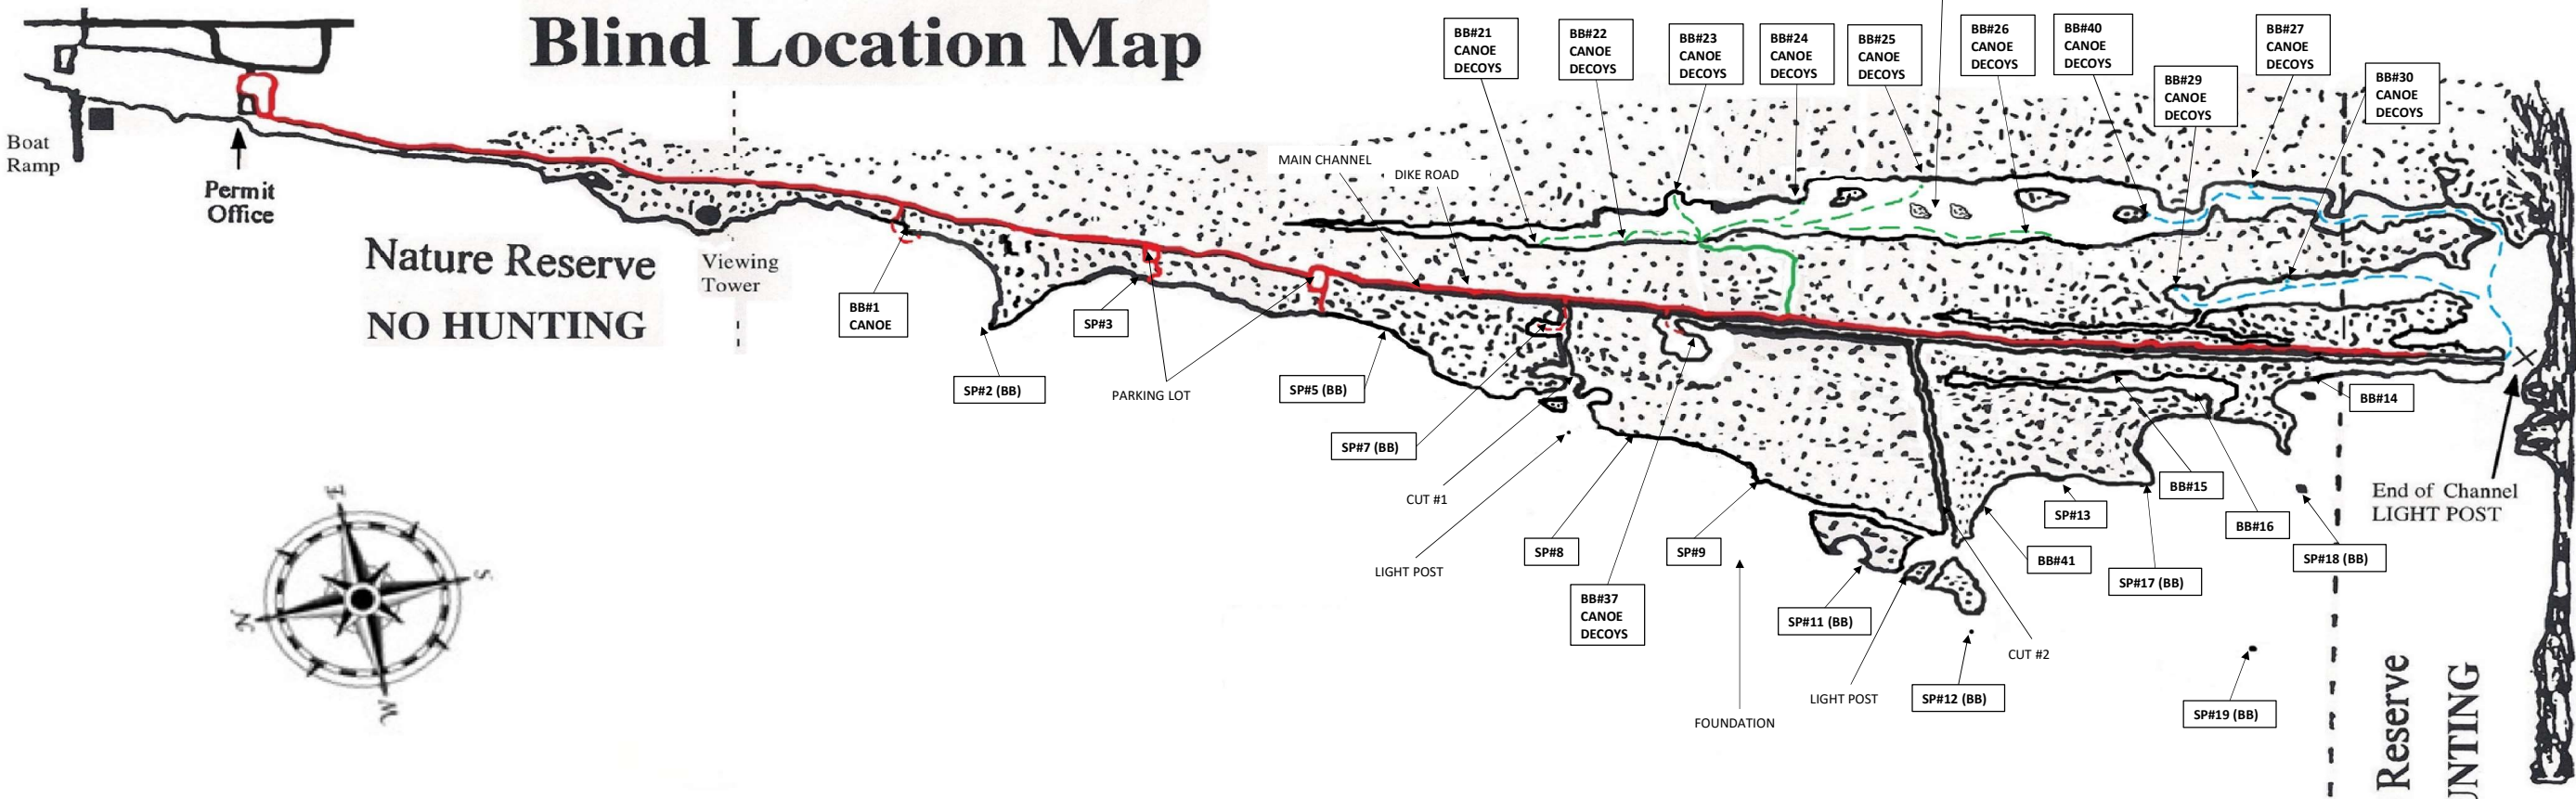

Rondeau Waterfowl Unit Blind Location Map

MARSH BLIND - MAXIMUM 2 HUNTERS, COVER MAY BE REQUIRED
 MARSH BLINDS ARE LOCATED EAST OF THE DIKE ROAD

BAY BLIND - MAXIMUM 3 HUNTERS, BRING YOUR OWN COVER!
 BAY BLINDS ARE LOCATED WEST OF THE DIKE ROAD

BB - BOX BLIND.
SP - SHOOTING POINT.