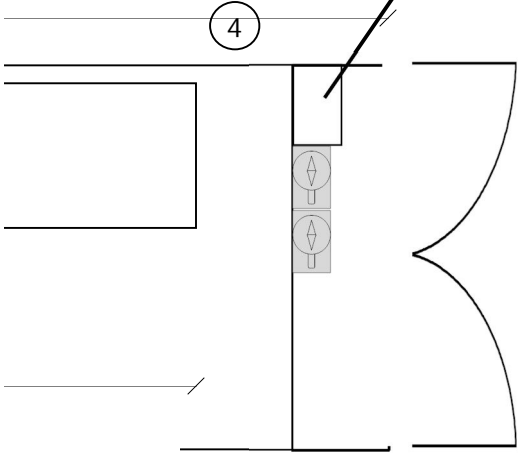

- 40' Flight Dishwasher
- Flight Dishwasher (24' Long if skid mounted)
- Enclosed Lights/Exhaust
- 1. Hand Sink
- 2. 3 Basin Pot Sink with wash wand
- 3. Flight Dishwasher
- 4. Electric connection 208v 100Amp 3 phase

Main Power Supply Connection  
Suppression System

4. Electric connection 200V 400amp 3 phase

5. 32' Opening

Title: Rental Solutions / Mobile Kitchen Solutions 40' Event Kitchen	
Author:	
Date:	Sheet:
Revision:	