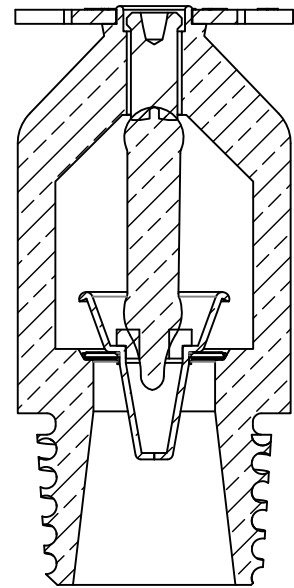

1/2" PIPE THREAD

SECTION A-A

DRW Pendent sprinkler	SHEET Pendent SR	A3
GLC Fire/ Sentry Sprinklers	Date: 11-Mar-20	SCALE: 2:1
		SHEET 1 OF 2