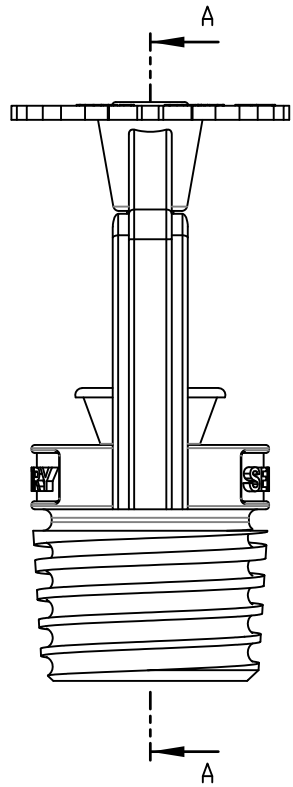

1/2" PIPE THREAD

SECTION A-A

DRW Pendent sprinkler	SHEET Pendent SR	A3
GLC Fire/ Sentry Sprinklers	Date: 11-Mar-20	SCALE: 2:1
		SHEET 1 OF 2