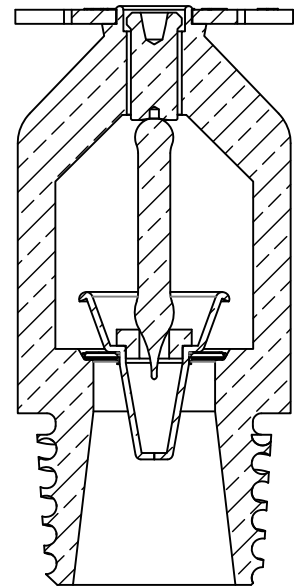

1/2" PIPE THREAD

SECTION B-B

DRW Pendent sprinkler	SHEET Pendent QR	A3
GLC Fire/ Sentry Sprinklers	Date: 11-Mar-20	SCALE: 2:1
		SHEET 2 OF 2