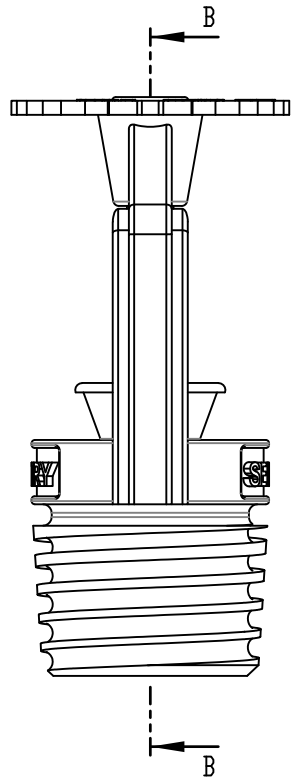

1/2" PIPE THREAD

SECTION B-B

DRW Pendent sprinkler	SHEET Pendent QR	A3
GLC Fire/ Sentry Sprinklers	Date: 11-Mar-20	SCALE: 2:1
		SHEET 2 OF 2