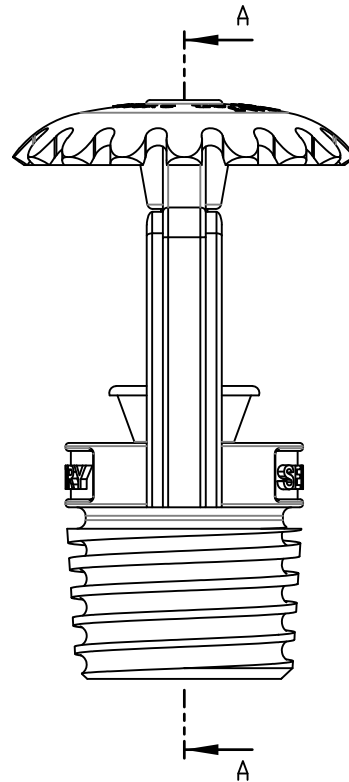

1/2" PIPE THREAD

SECTION A-A

DRW UPRIGHT sprinkler	SHEET UPRIGHT SR	A3
GLC Fire/ Sentry Sprinklers	Date: 11-Mar-20	SCALE: 2:1
		SHEET 1 OF 2