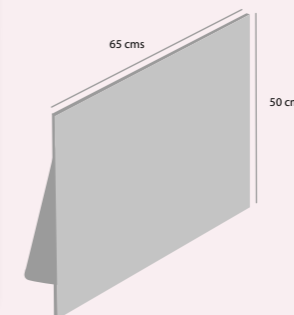

8 001544 162942

OPEN VIEW

art. 1467 BOCH
(Teapot 600 ml) - (Cups 160 ml)
Porcelain teapot with metal infuser
and 2 cups in gift box

8 001544 163093

WINDOW DISPLAY PANEL

art. PANNELLOBOCH
65 x 50 cms

8 001544 167909

art. 942 FCIT Ø 26,5 cms
Porcelain dinner plate

8 001544 162652

art. 943 FCIT Ø 21,5 cms
Porcelain soup plate

8 001544 162669

art. 944 FCIT Ø 19 cms
Porcelain side plate

8 001544 162676

art. 1192 FCIT Ø 23 cms
Porcelain bowl