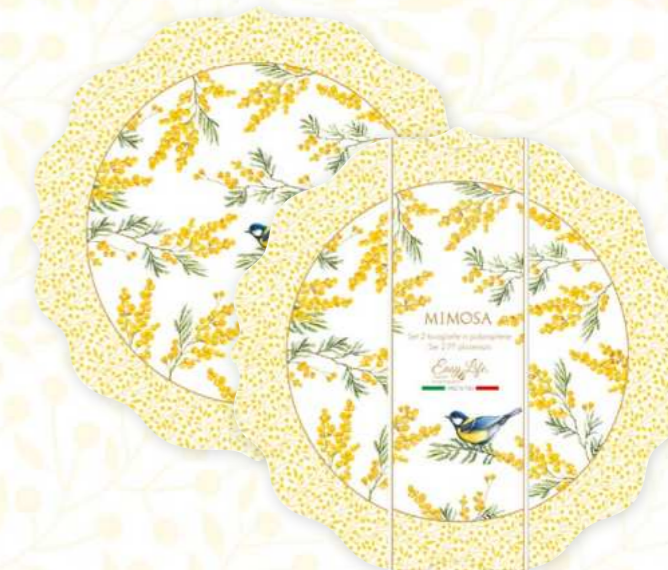

art. 1191 MIMO Ø 15 cms
Porcelain bowl

art. 1190 MIMO Ø 12 cms
Porcelain bowl

art. 414 MIMO 33 x 33 cms
Pack of 20 paper napkins 3 ply

art. PA02 MIMO 47 x 31 cms
Tray with handles

art. 573 MIMO 34,5 x 34,5 cms
Set 2 PP placemats