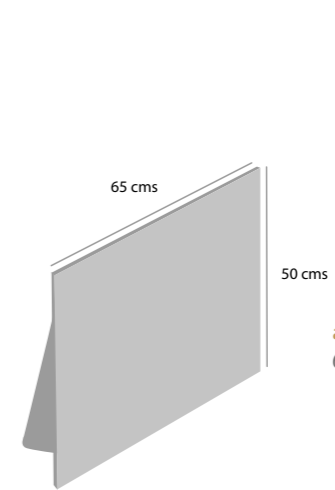

art. 531 FCIT 33 x 22 cms
Rectangular tray with handles
8 001544 166919

art. 200 FCIT 52 x 37 cms
Tray with handles
8 001544 166865

WINDOW DISPLAY PANEL

art. PANNELLOFCIT
65 X 50 cms
8 001544 167893

art. 942 SPAR Ø 26,5 cms
Porcelain dinner plate