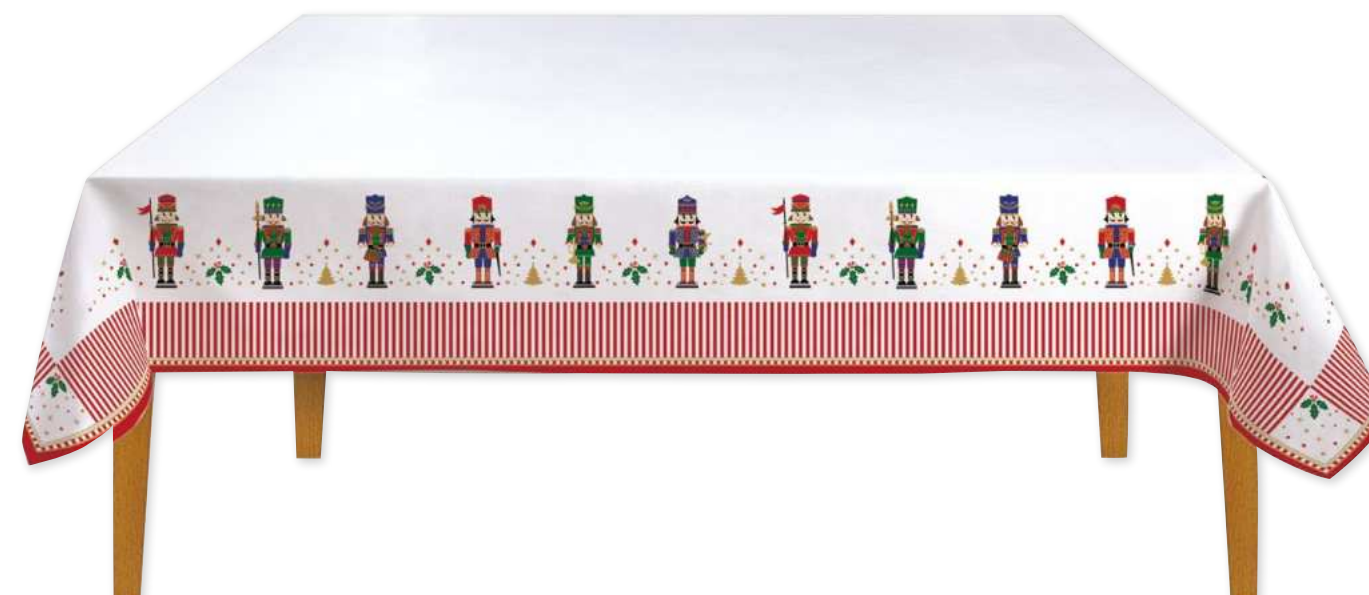

100%
COTTON

art. 2632 NUTC
145 x 180 cms
Table cloth 100% cotton

8 001544 135090

Nutcrackers

art. 2633 NUTC
145 x 250 cms
Table cloth 100% cotton

8 001544 135120

MADE IN ITALY

art. 942 CHLI
Ø 26,5 cms
Porcelain dinner plate