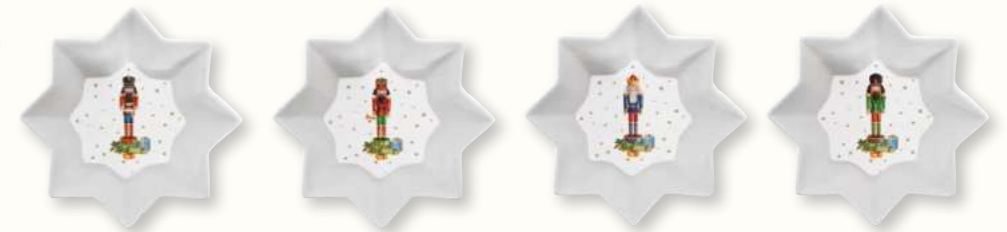

8 001544 133935

Top view

art. 1009 VNUT Ø 11 cms
Set 4 porcelain bowls in colour box

8 001544 133966

Side view

Top view

art. 2183 VNUT 34 x 12 cms
Appetizer set with 3 porcelain bowls
on bamboo tray in colour box