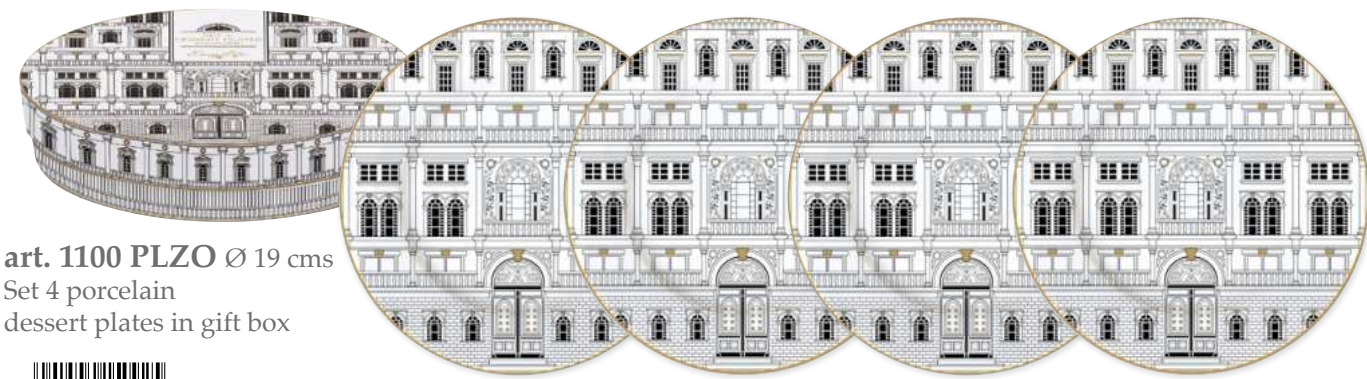

art. 531 REEF
33 x 22 cms
Rectangular tray with handles

art. 320 REEF 45 x 30 cms
PP double side placemat

art. 942 PLZO Ø 26,5 cms
Porcelain dinner plate

art. 943 PLZO Ø 21,5 cms
Porcelain soup plate

art. 944 PLZO Ø 19 cms
Porcelain side plate