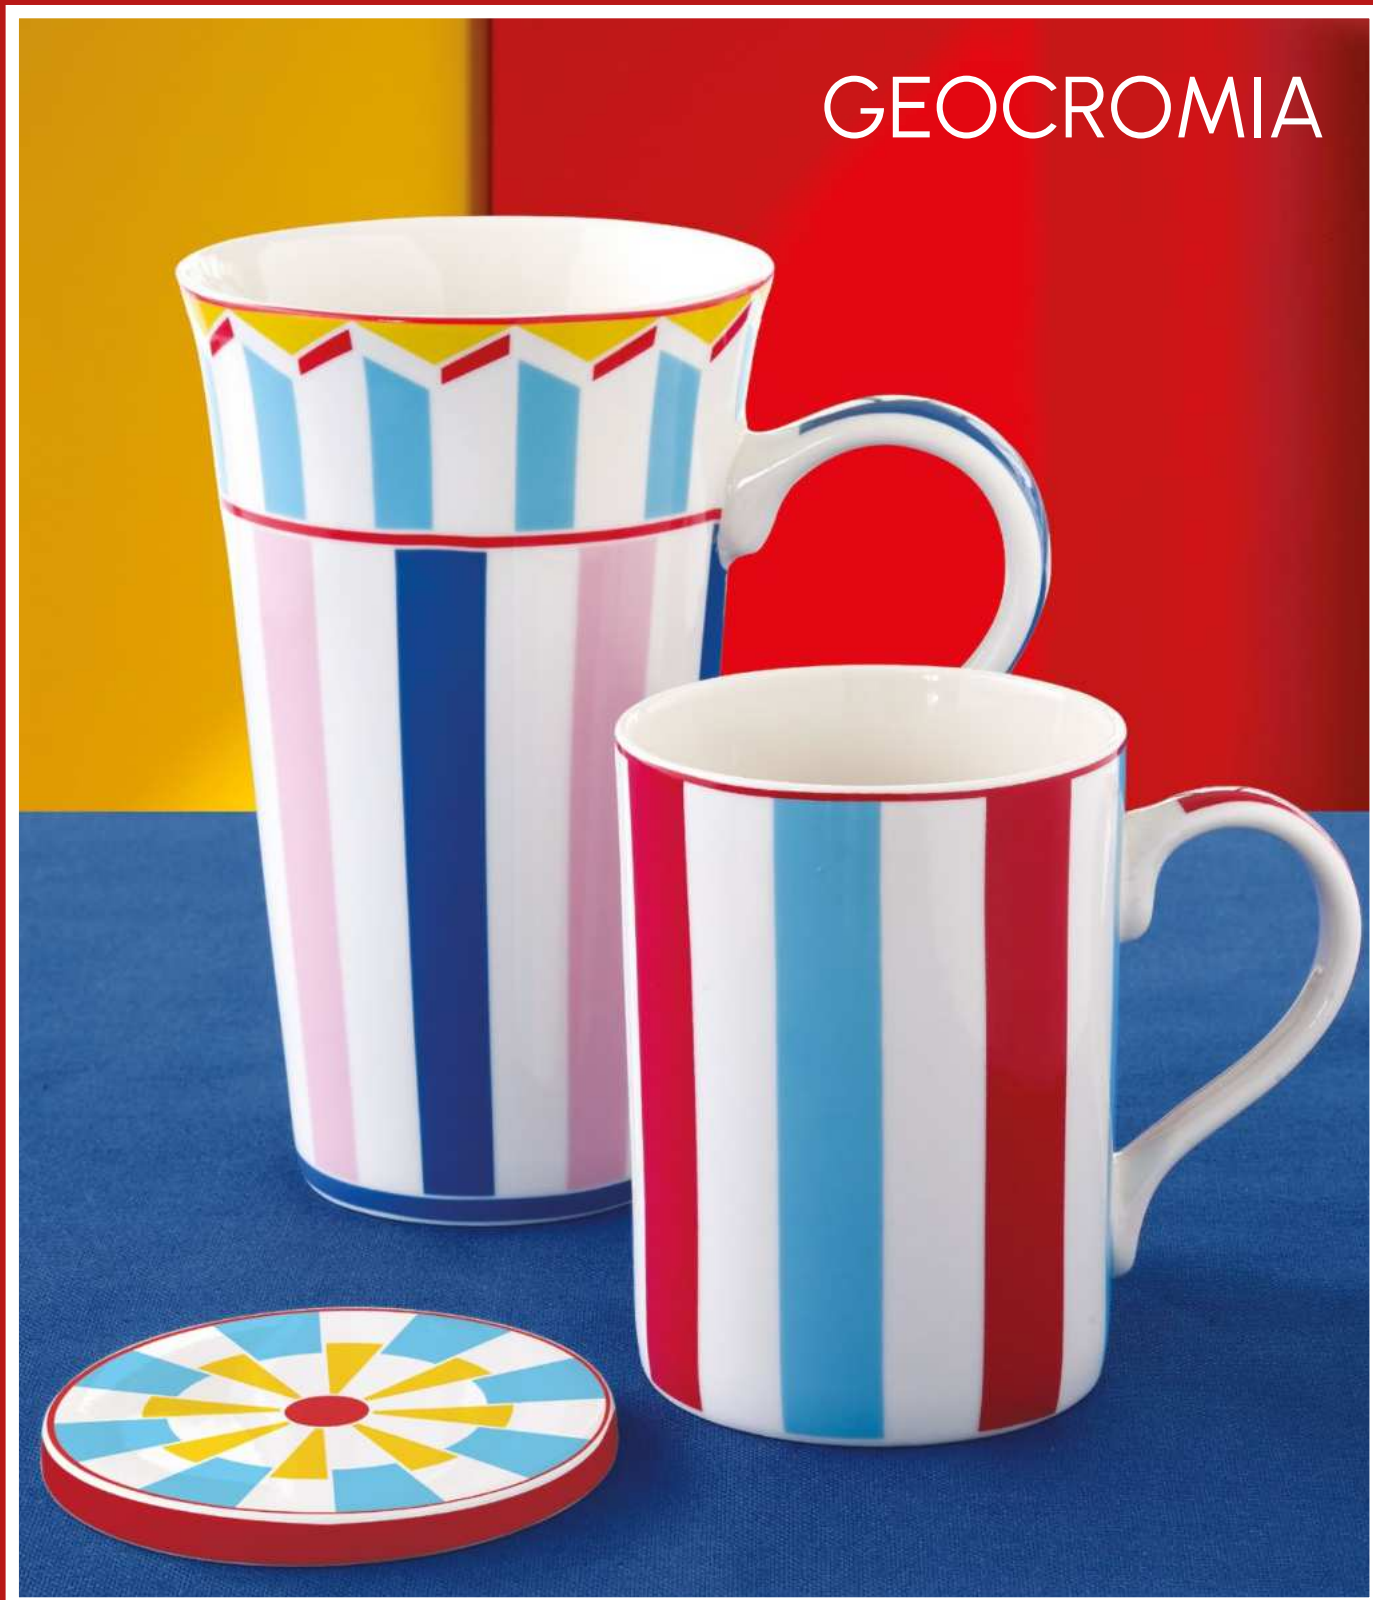

art. 126 GEGR 100 ml
Set 6 porcelain coffee cups &
saucers in gift box

OPEN VIEW

GEOCROMIA

art. 575 GEGR Ø 34,5 cms
Set 2 PP placemats

art. PA02 GEGR 47 x 31 cms
Tray with handles

GEOCROMIA

art. 132 GEGR 240 ml
Set 2 assorted porcelain cups & saucers in gift box