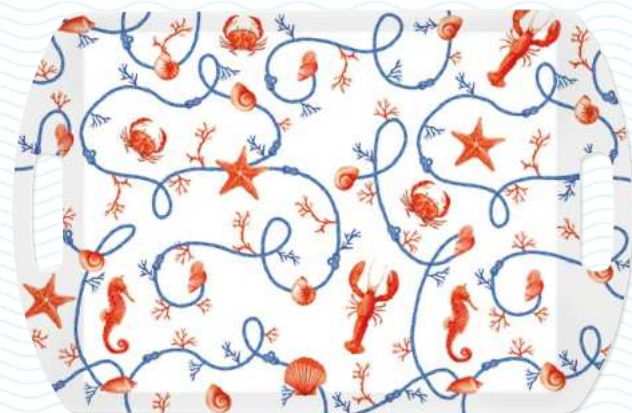

art. A28100 COTE 52 x 35 cms
Rectangular tray with handles