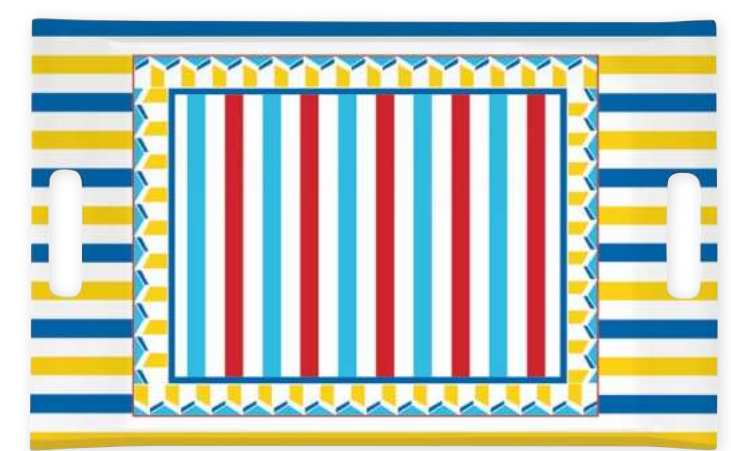

art. 126 GEGR 100 ml
Set 6 porcelain coffee cups &
saucers in gift box

OPEN VIEW

GEOCROMIA

art. 575 GEGR Ø 34,5 cms
Set 2 PP placemats

art. PA02 GEGR 47 x 31 cms
Tray with handles

GEOCROMIA

art. 132 GEGR 240 ml
Set 2 assorted porcelain cups & saucers in gift box