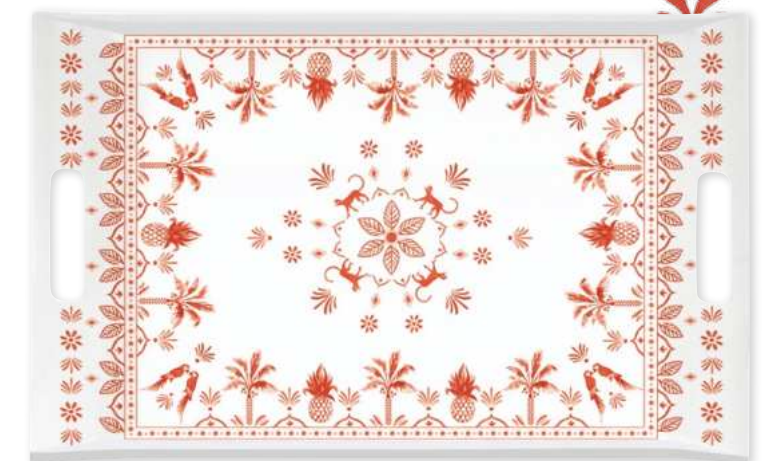

art. PA02 EXVT 47 x 31 cms
Tray with handles