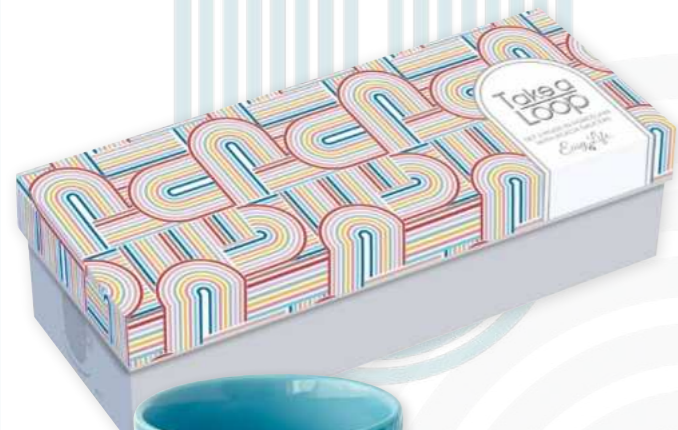

OPEN VIEW

art. 1780 TLO1
350 ml
Set 2 porcelain mugs with
acacia saucers in gift box

8 001544 152936

OPEN VIEW

art. 1780 TLO3
350 ml
Set 2 porcelain mugs with
acacia saucers in gift box

8 001544 152950

OPEN VIEW

art. 1780 TLO2
350 ml
Set 2 porcelain mugs with
acacia saucers in gift box

8 001544 152943

OPEN VIEW

art. 1780 TLO4
350 ml
Set 2 porcelain mugs with
acacia saucers in gift box

8 001544 152967