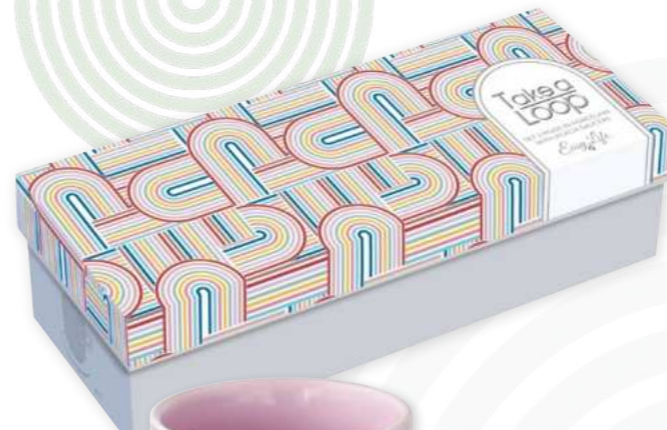

art. 2960 SELI
Ø 8,5 cms
Porcelain ice cream bowl with spoon in colour box

Sea Life

OPEN VIEW

art. 1780 TLO1
350 ml
Set 2 porcelain mugs with
acacia saucers in gift box

8 001544 152936

OPEN VIEW

art. 1780 TLO3
350 ml
Set 2 porcelain mugs with
acacia saucers in gift box