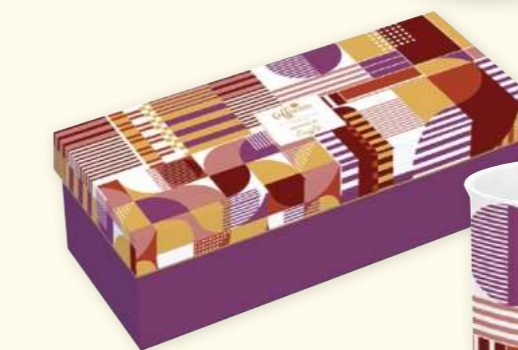

OPEN VIEW

art. 126 GEOM 100 ml
Set 6 porcelain coffee cups & saucers in gift box

8 001544 159805

OPEN VIEW

art. 1476 GEOM 110 ml
Set 4 porcelain coffee cups with bamboo saucers in gift box

8 001544 159881

art. 178 GEOM 300 ml
Set 2 high quality porcelain mugs in gift box