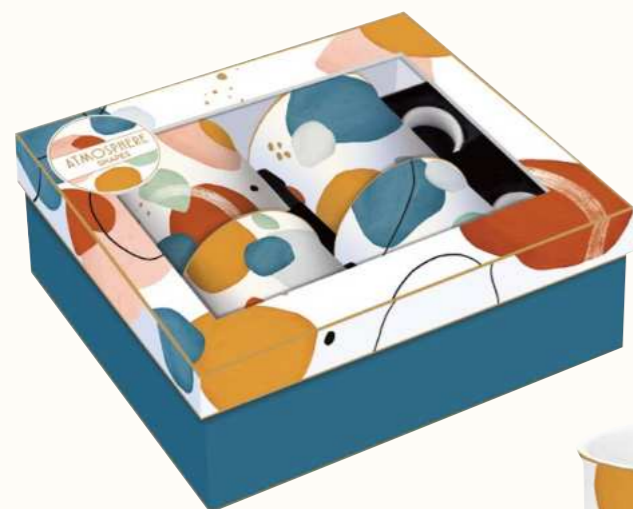

art. 179 SHAP 300 ml
Set 4 high quality Fine China mugs in gift box

8 001544 126289