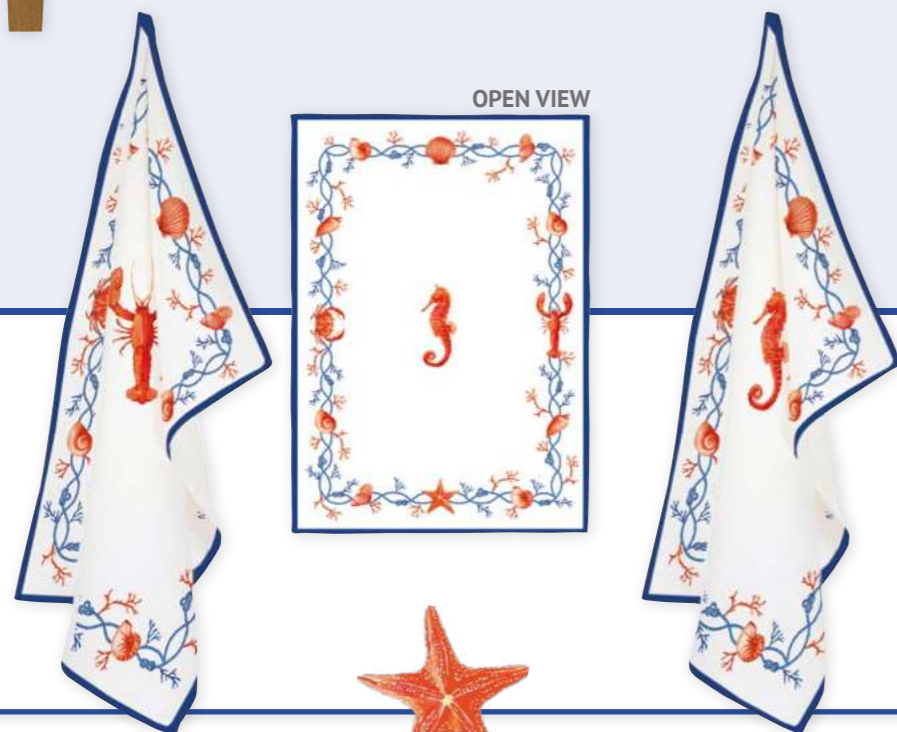

8 001544 167091

**art. 2631 COTE**  
45 x 140 cms  
Set of 2 table runners 100% cotton

8 001544 167107

X 2

OPEN VIEW

OPEN VIEW

**art. 2634 COTE**  
50 x 70 cms  
Set 2 kitchen towels 100% cotton

8 001544 167138