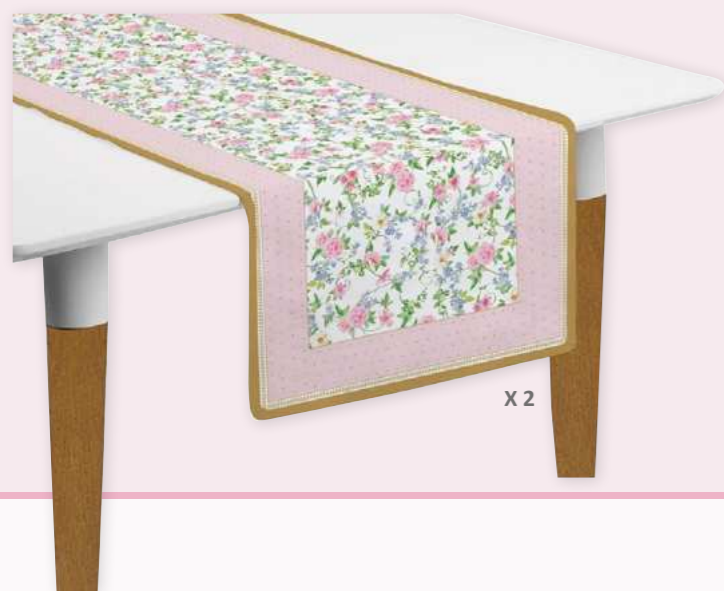

100% COTTON

art. 2630 GAJO 20 x 30 cms / 20 x 20 cms
Kitchen textile set including:
- 2 pot holders 100% cotton
- 1 oven glove 100% cotton

8 001544 140100

art. 2632 GAJO
145 x 180 cms
Table cloth 100% cotton

8 001544 140285

X 2

X 2

OPEN VIEW

art. 2631 GAJO
45 x 140 cms
Set of 2 table runners 100% cotton

8 001544 140193

art. 2634 GAJO
50 x 70 cms
Set 2 kitchen towels 100% cotton

8 001544 140469

art. 2633 GAJO
145 x 250 cms
Table cloth 100% cotton

8 001544 140377