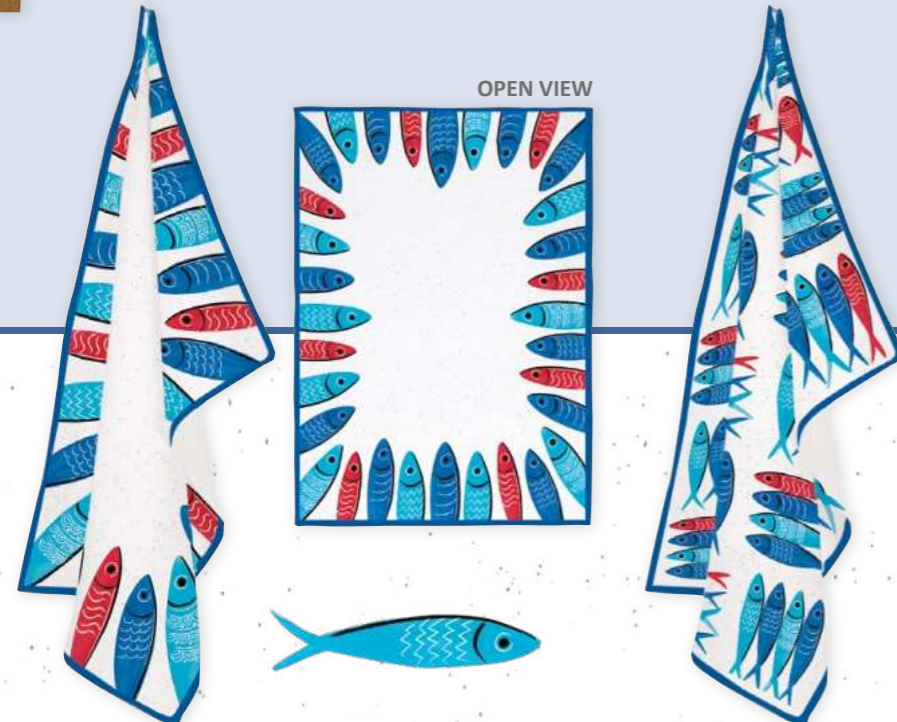

OPEN VIEW

OPEN VIEW