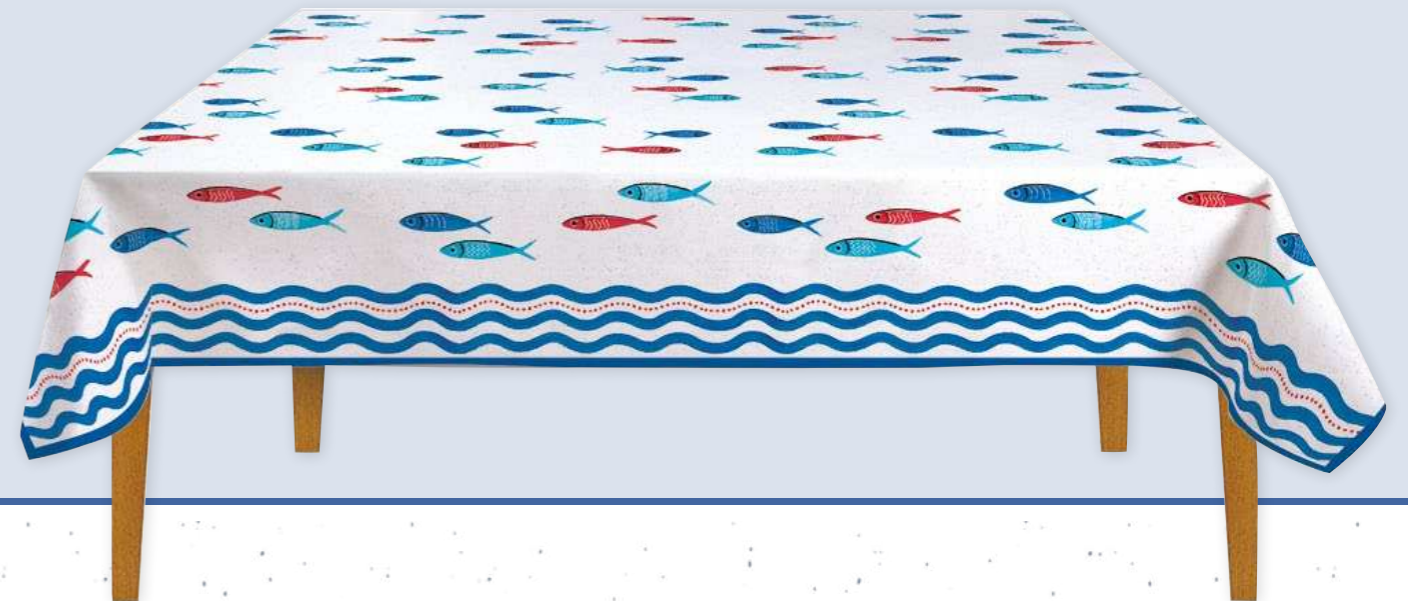

X 2

8 001544 140261

OPEN VIEW

OPEN VIEW

art. 2634 SARD
50 x 70 cms
Set 2 kitchen towels 100% cotton

8 001544 140537

art. 2632 SARD
145 x 180 cms
Table cloth 100% cotton

8 001544 140353