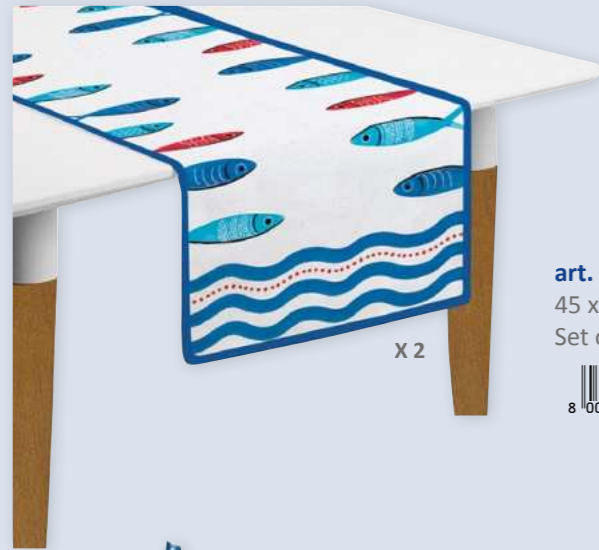

8 001544 140414

100% COTTON

art. 2630 SARD
20 x 30 cms / 20 x 20 cms
Kitchen textile set including:
- 2 pot holders 100% cotton
- 1 oven glove 100% cotton

8 001544 140179

Sardine's Party

art. 2631 SARD
45 x 140 cms
Set of 2 table runners 100% cotton