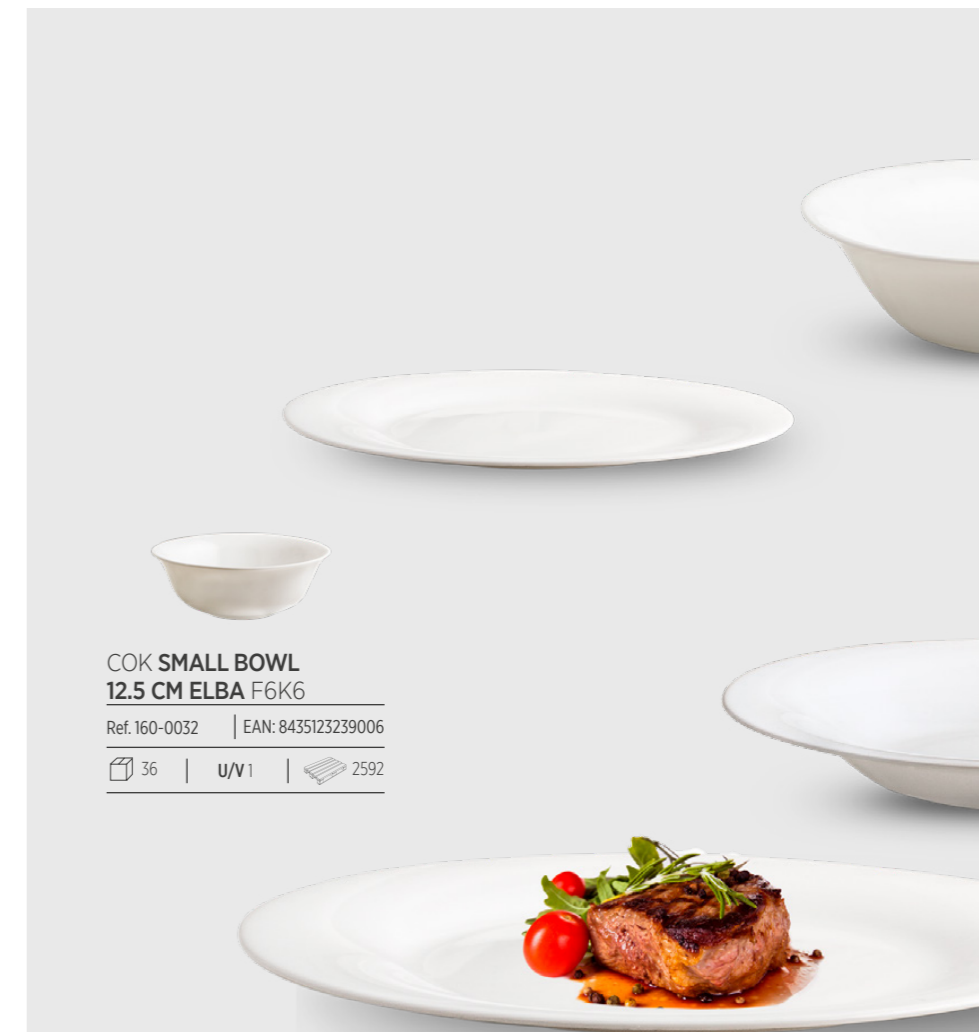

Ref. 160-0033 | EAN: 8435123239013

36 | U/V 1 | 1620

**COK SMALL BOWL
12.5 CM ELBA F6K6**

Ref. 160-0032 | EAN: 8435123239006

36 | U/V 1 | 2592

KITCHEN TOOLS NYLON

**COK KITCHEN SCISSORS
BLACK DELUXE B12K10**