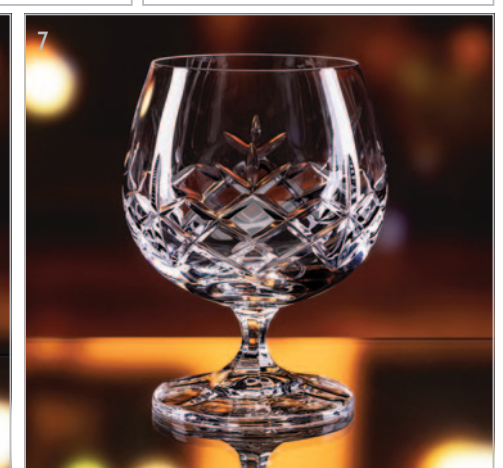

HM92 250ml Flamenco Crystalite Full Cut Brandy
Size: H110, D75
Weight: 160g