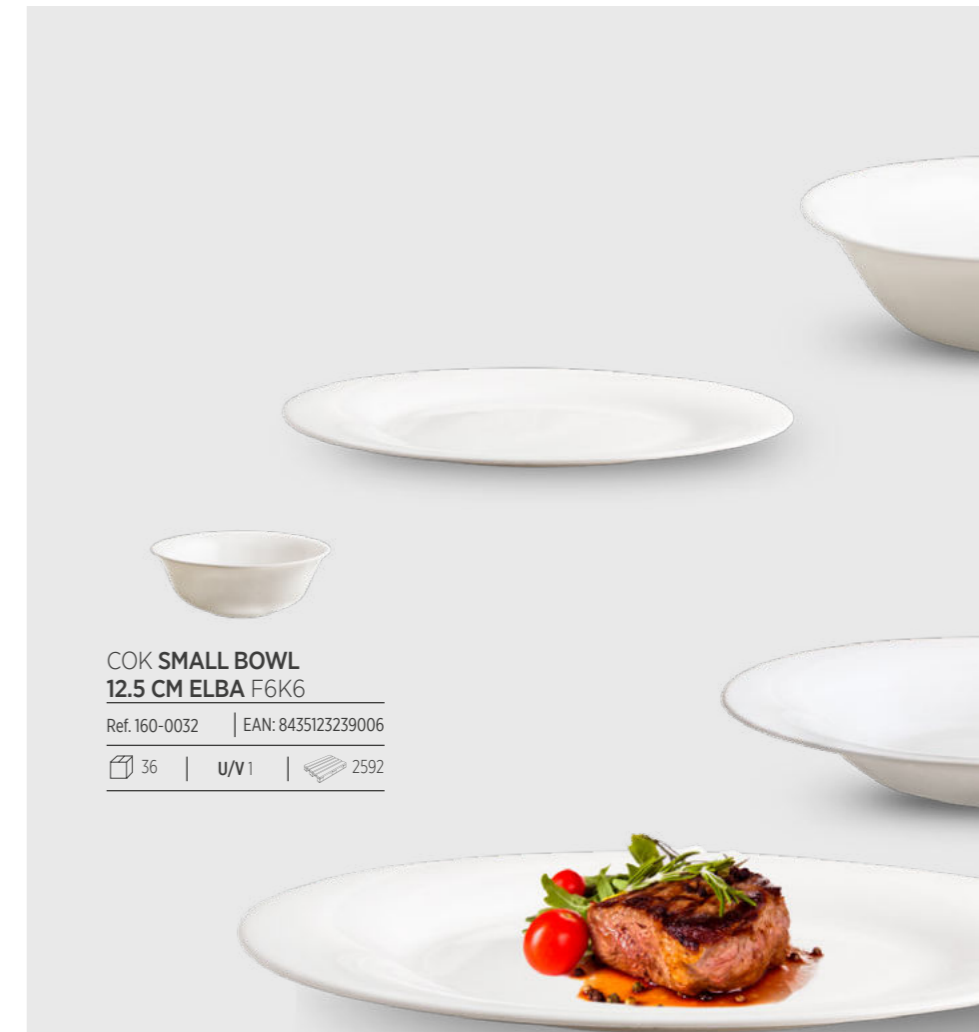

12 | U/V 1 | 468

**COK SMALL BOWL 17 CM
ELBA F6K6**

Ref. 160-0033 | EAN: 8435123239013

36 | U/V 1 | 1620

**COK SMALL BOWL
12.5 CM ELBA F6K6**

Ref. 160-0032 | EAN: 8435123239006

36 | U/V 1 | 2592

Elba Boom Line T