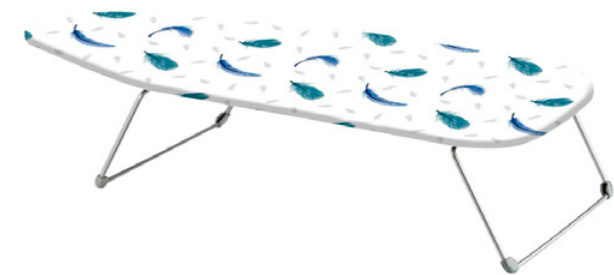

COK IRONING BOARD
TABLE BRIDGE 74X30 CM
CT10

Ref. 141-0016 | EAN: 8435123275691

📦 1 | u/v 1 | 📄 22