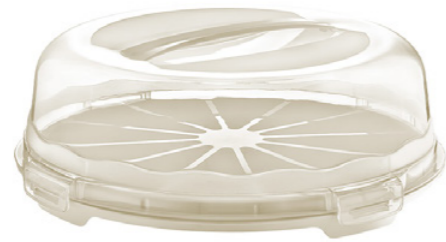

COK PASTRY CARRIER
34X34X11 CM CT18

Ref. 145-0011 | EAN: 8435123274380

18 | 1 | 162