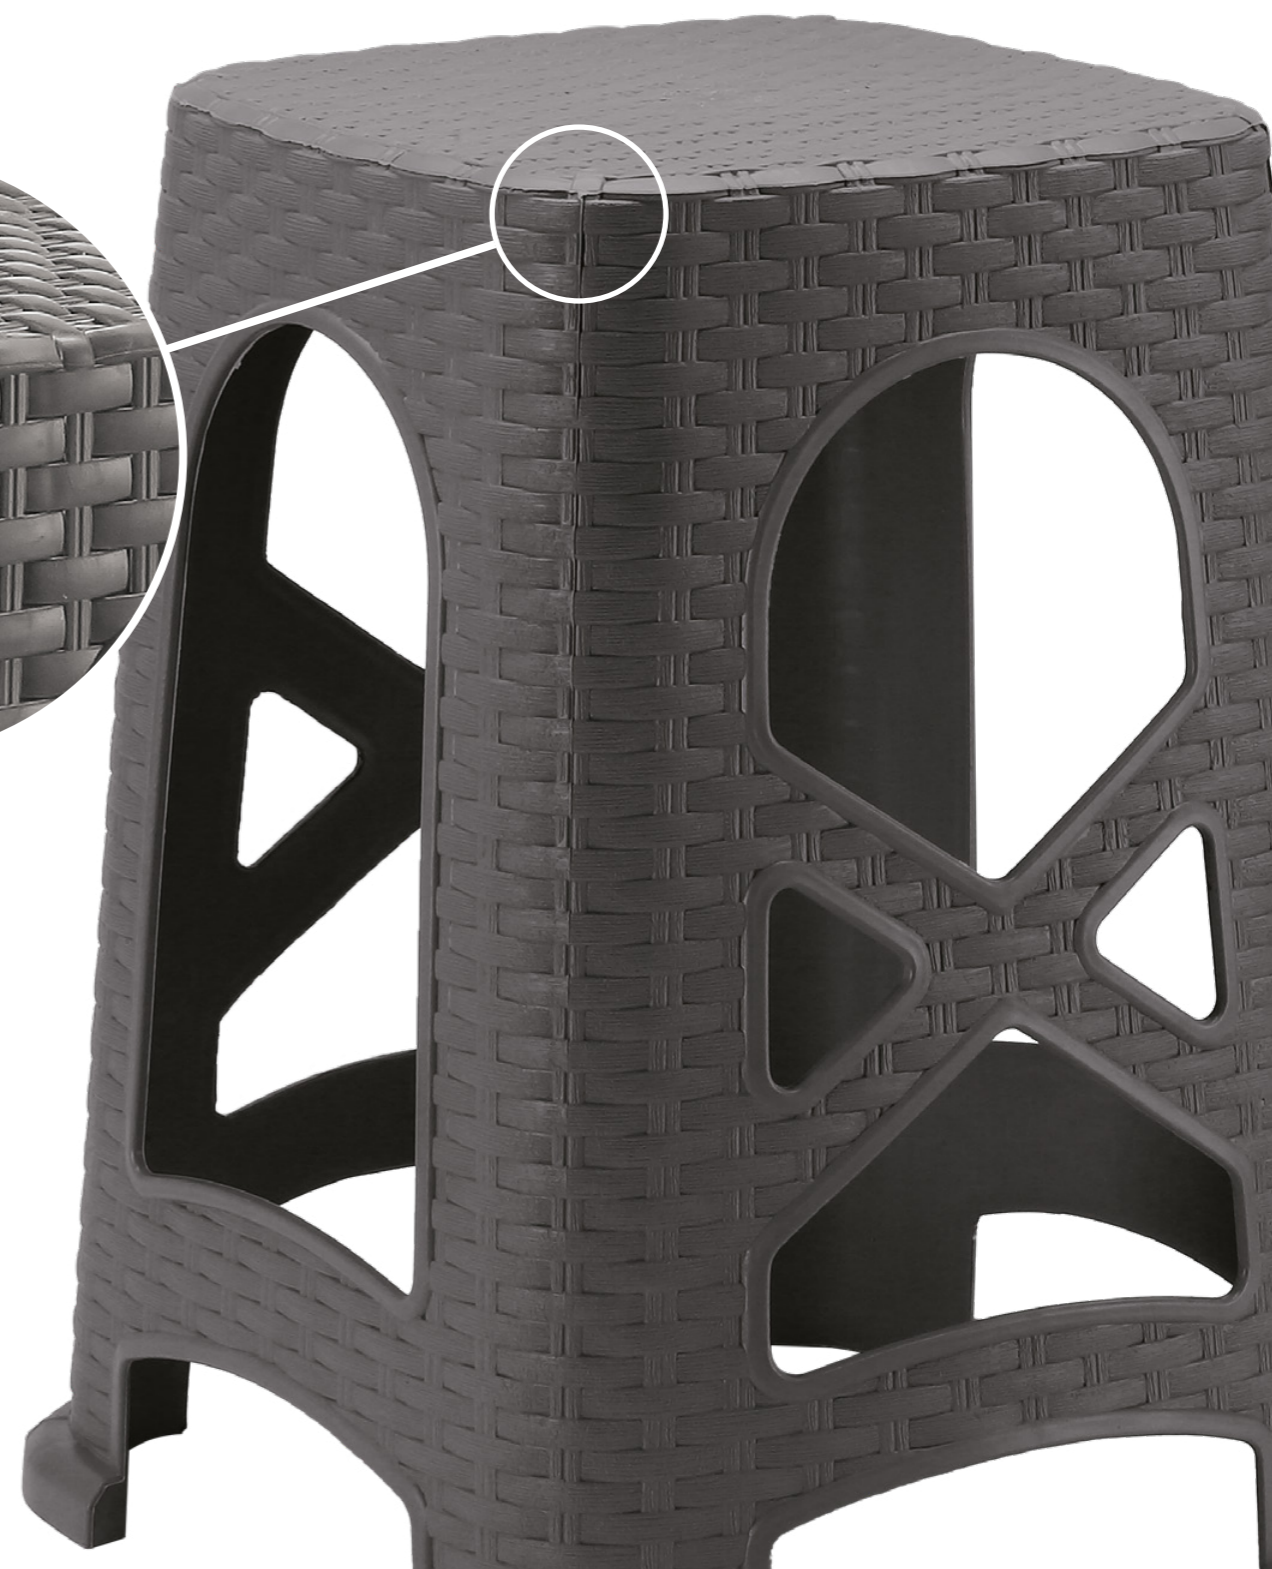

**COK GREY RATTAN
STOOL 27X45 CT35**
Ref. 28-000037 | EAN: 8435123281715
1 | u/v- | -