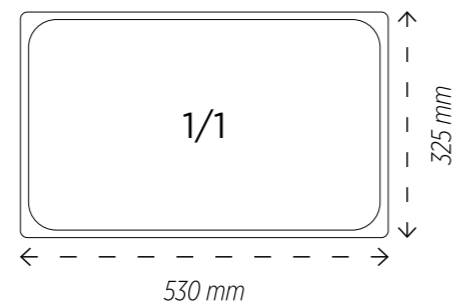

Back Gastronorm Line

Ref. 175-B469/B | EAN: 8435123236227

4 | U/V 1 | 80

Ref. 175-B491/B | EAN: 8435123236364

5 | U/V 1 | 80

Ref. 175-B493/B | EAN: 8435123236500

6 | U/V 1 | 96

Ref. 175-B471/B | EAN: 8435123236241

6 | U/V 1 | 168

Ref. 175-B472/B | EAN: 8435123236463

12 | U/V 1 | 336

Ref. 175-B470/B-1 | EAN: 8435123236326

7 | U/V 1 | 120

Ref. 175-B490/B | EAN: 8435123236340

10 | U/V 1 | 200

Ref. 175-B492/B | EAN: 8435123236487

16 | U/V 1 | 512

Ref. 175-B498/B-1 | EAN: 8435123236425

12 | U/V 1 | 192

Ref. 175-B497/B | EAN: 8435123236289

16 | U/V 1 | 384