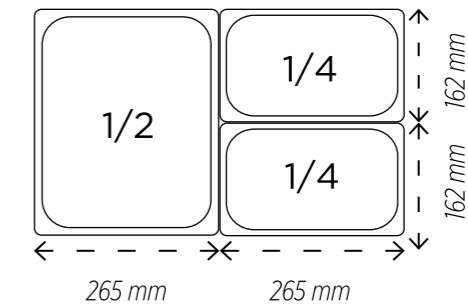

Back Gastronorm Line

Ref. 175-B469/B | EAN: 8435123236227

4 | U/V 1 | 80

Ref. 175-B491/B | EAN: 8435123236364

5 | U/V 1 | 80

Ref. 175-B493/B | EAN: 8435123236500

6 | U/V 1 | 96

Ref. 175-B471/B | EAN: 8435123236241

6 | U/V 1 | 168

Ref. 175-B472/B | EAN: 8435123236463

12 | U/V 1 | 336

Ref. 175-B470/B-1 | EAN: 8435123236326

7 | U/V 1 | 120

Ref. 175-B490/B | EAN: 8435123236340

10 | U/V 1 | 200

Ref. 175-B492/B | EAN: 8435123236487

16 | U/V 1 | 512

Ref. 175-B498/B-1 | EAN: 8435123236425

12 | U/V 1 | 192

Ref. 175-B497/B | EAN: 8435123236289

16 | U/V 1 | 384