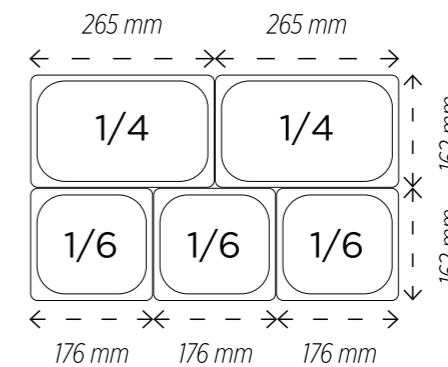

White Gastronorm Line

Black Gastronorm Line