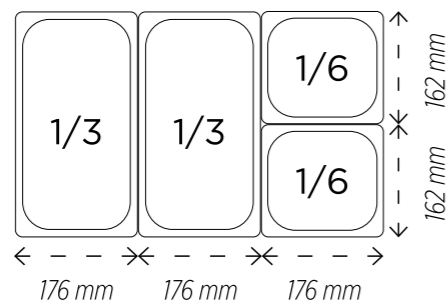

White Gastronorm Line

Black Gastronorm Line