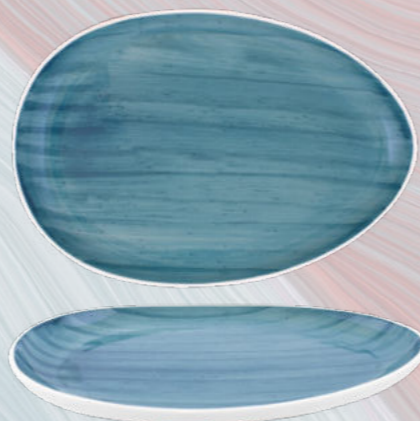

AQUA LINE

PROFESSIONAL PORCELAIN TABLEWARE

ALAR SÍLICE PLATTER AQUA
36 x 25 CM B4K4

Ref. 176-RP4460-14A | EAN: 8435123245168

16 | U/V 1 | 288