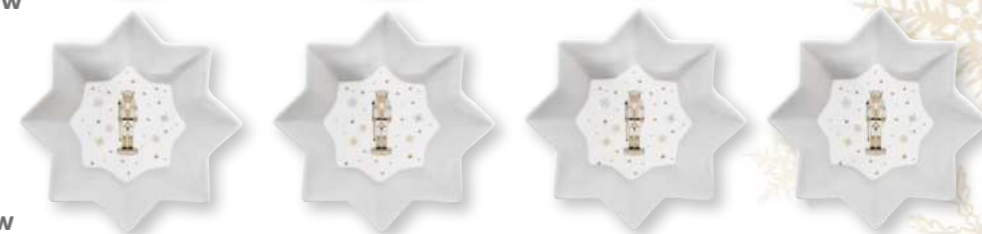

Side view

Top view

CHRISTMAS  
Berries

art. 942 CHBE Ø 26,5 cms  
Porcelain dinner plate

art. 943 CHBE Ø 21,5 cms  
Porcelain soup plate

art. 944 CHBE Ø 19 cms  
Porcelain side plate

art. 924 CHBE Ø 19 cms  
Set 4 porcelain dessert plates  
in gift box