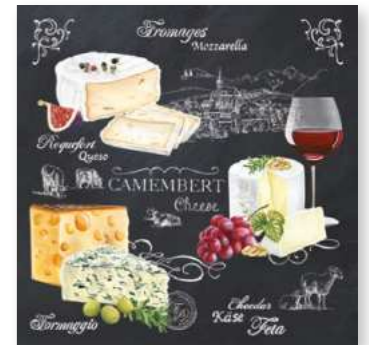

art. 414 WOCH
PAPER NAPKINS 33 x 33 cms
PACK OF 20 PAPER NAPKINS 3 PLY

INCLUDING:
1 GLASS CHEESE BOARD
4 CHEESE KNIVES WITH WOODEN HANDLES

8 001544 008134

art. 891 WOCH
BAMBOO CHEESE BOARD SET 25,5 x 25,5 cms