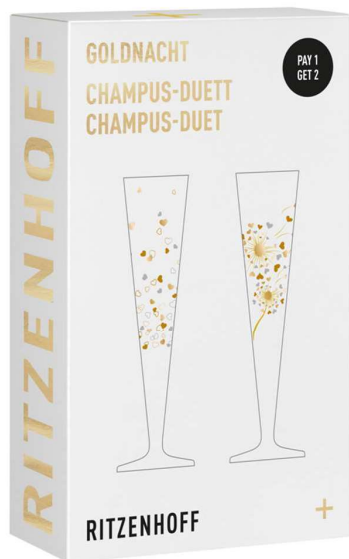

GOLDNACHT CHAMPUS DUETT F24