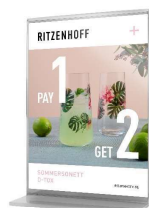

# SOMMERSONETT D-TOX SET OF 2 F24

SET		SET-INHALT		PROMOTION	
ARTICLE	SOMMERSONETT D-TOX SET OF 2 2024	A.	2 x UNIVERSAL GLASS	<ul style="list-style-type: none"> <li>ORDER PERIOD: FROM NOW ON.</li> <li>ONLY WHILE STOCK LASTS.</li> <li>DISPATCH FROM CENTRAL WAREHOUSE IN MARSBERG: END OF FEBRUARY 2024</li> <li>THE AGREED TERMS OF DELIVERY AND PAYMENT ARE VALID.</li> <li>NO FURTHER DISCOUNTS CAN BE GRANTED ON THE PROMOTION PRICE.</li> <li><b>MOQ: 6 SETS</b></li> </ul>	
ITEM NO	<b>6151002</b>	HEIGHT:	166 MM		
		LARGEST Ø:	66 MM		
		VOLUME:	614 ML		
PACKAGING	INNER QTY: OUTER QTY:	SET OF 2 6X SET OF 2			
SALES UNIT DIMENSIONS	LENGTH: WIDTH: HEIGHT: WEIGHT:	177 MM 90 MM 224 MM 650 GR.			
ORDER UNIT DIMENSIONS	LENGTH: WIDTH: HEIGHT: WEIGHT:	363 MM 278 MM 234 MM 4138 GR.			
EURO PALETT (L80 X W120)	UNIT/PALLET: UNIT/LAYER: LAYER/PALLET: HEIGHT PALLET:	288 SETS 49 SETS 6 PCS 155 CM			
EAN	4001852077826				
				REGULAR RRP:	€ 29,90/SET
				PROMO RRP:	€ 14,95/SET
				<b>NET OFFER-PRICE</b>	<b>€ 7,48/SET</b>