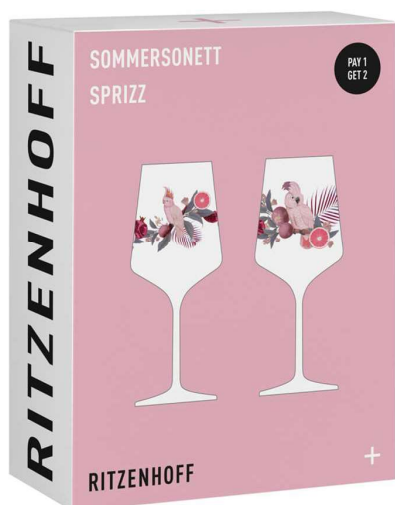

SOMMERSONETT SPRIZZ SET OF 2 F24