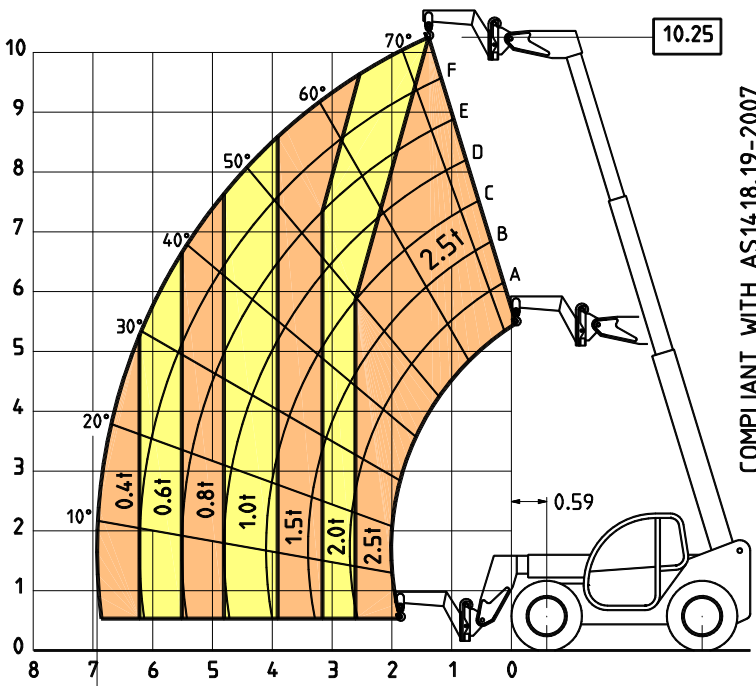

**DIECI ZEUS 35.10 TELEHANDLER**  
**with SIDE-SHIFT CARRIAGE & 1.0m (2.5t CAPACITY) JIB**  
**RATED LOADS ON WHEELS - STATIONARY & CREEPING**

COMPLIANT WITH AS1418.19-2007

6.93

LOAD CHART AXB1322/32A(AUS)