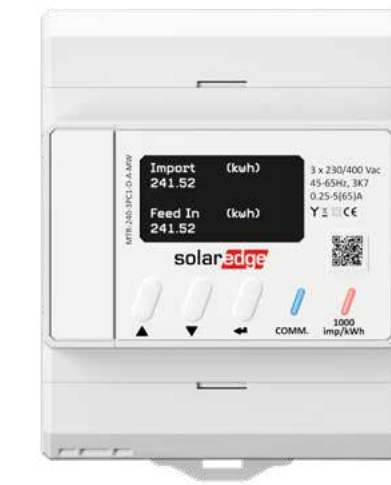

SOLAREEDGE HOME INLINE METER

Measures the home energy flow to and from the grid providing valuable insights to maximise your SolarEdge Home ecosystem

* x3 Home Batteries per SolarEdge Home Hub

** Pending compatible software