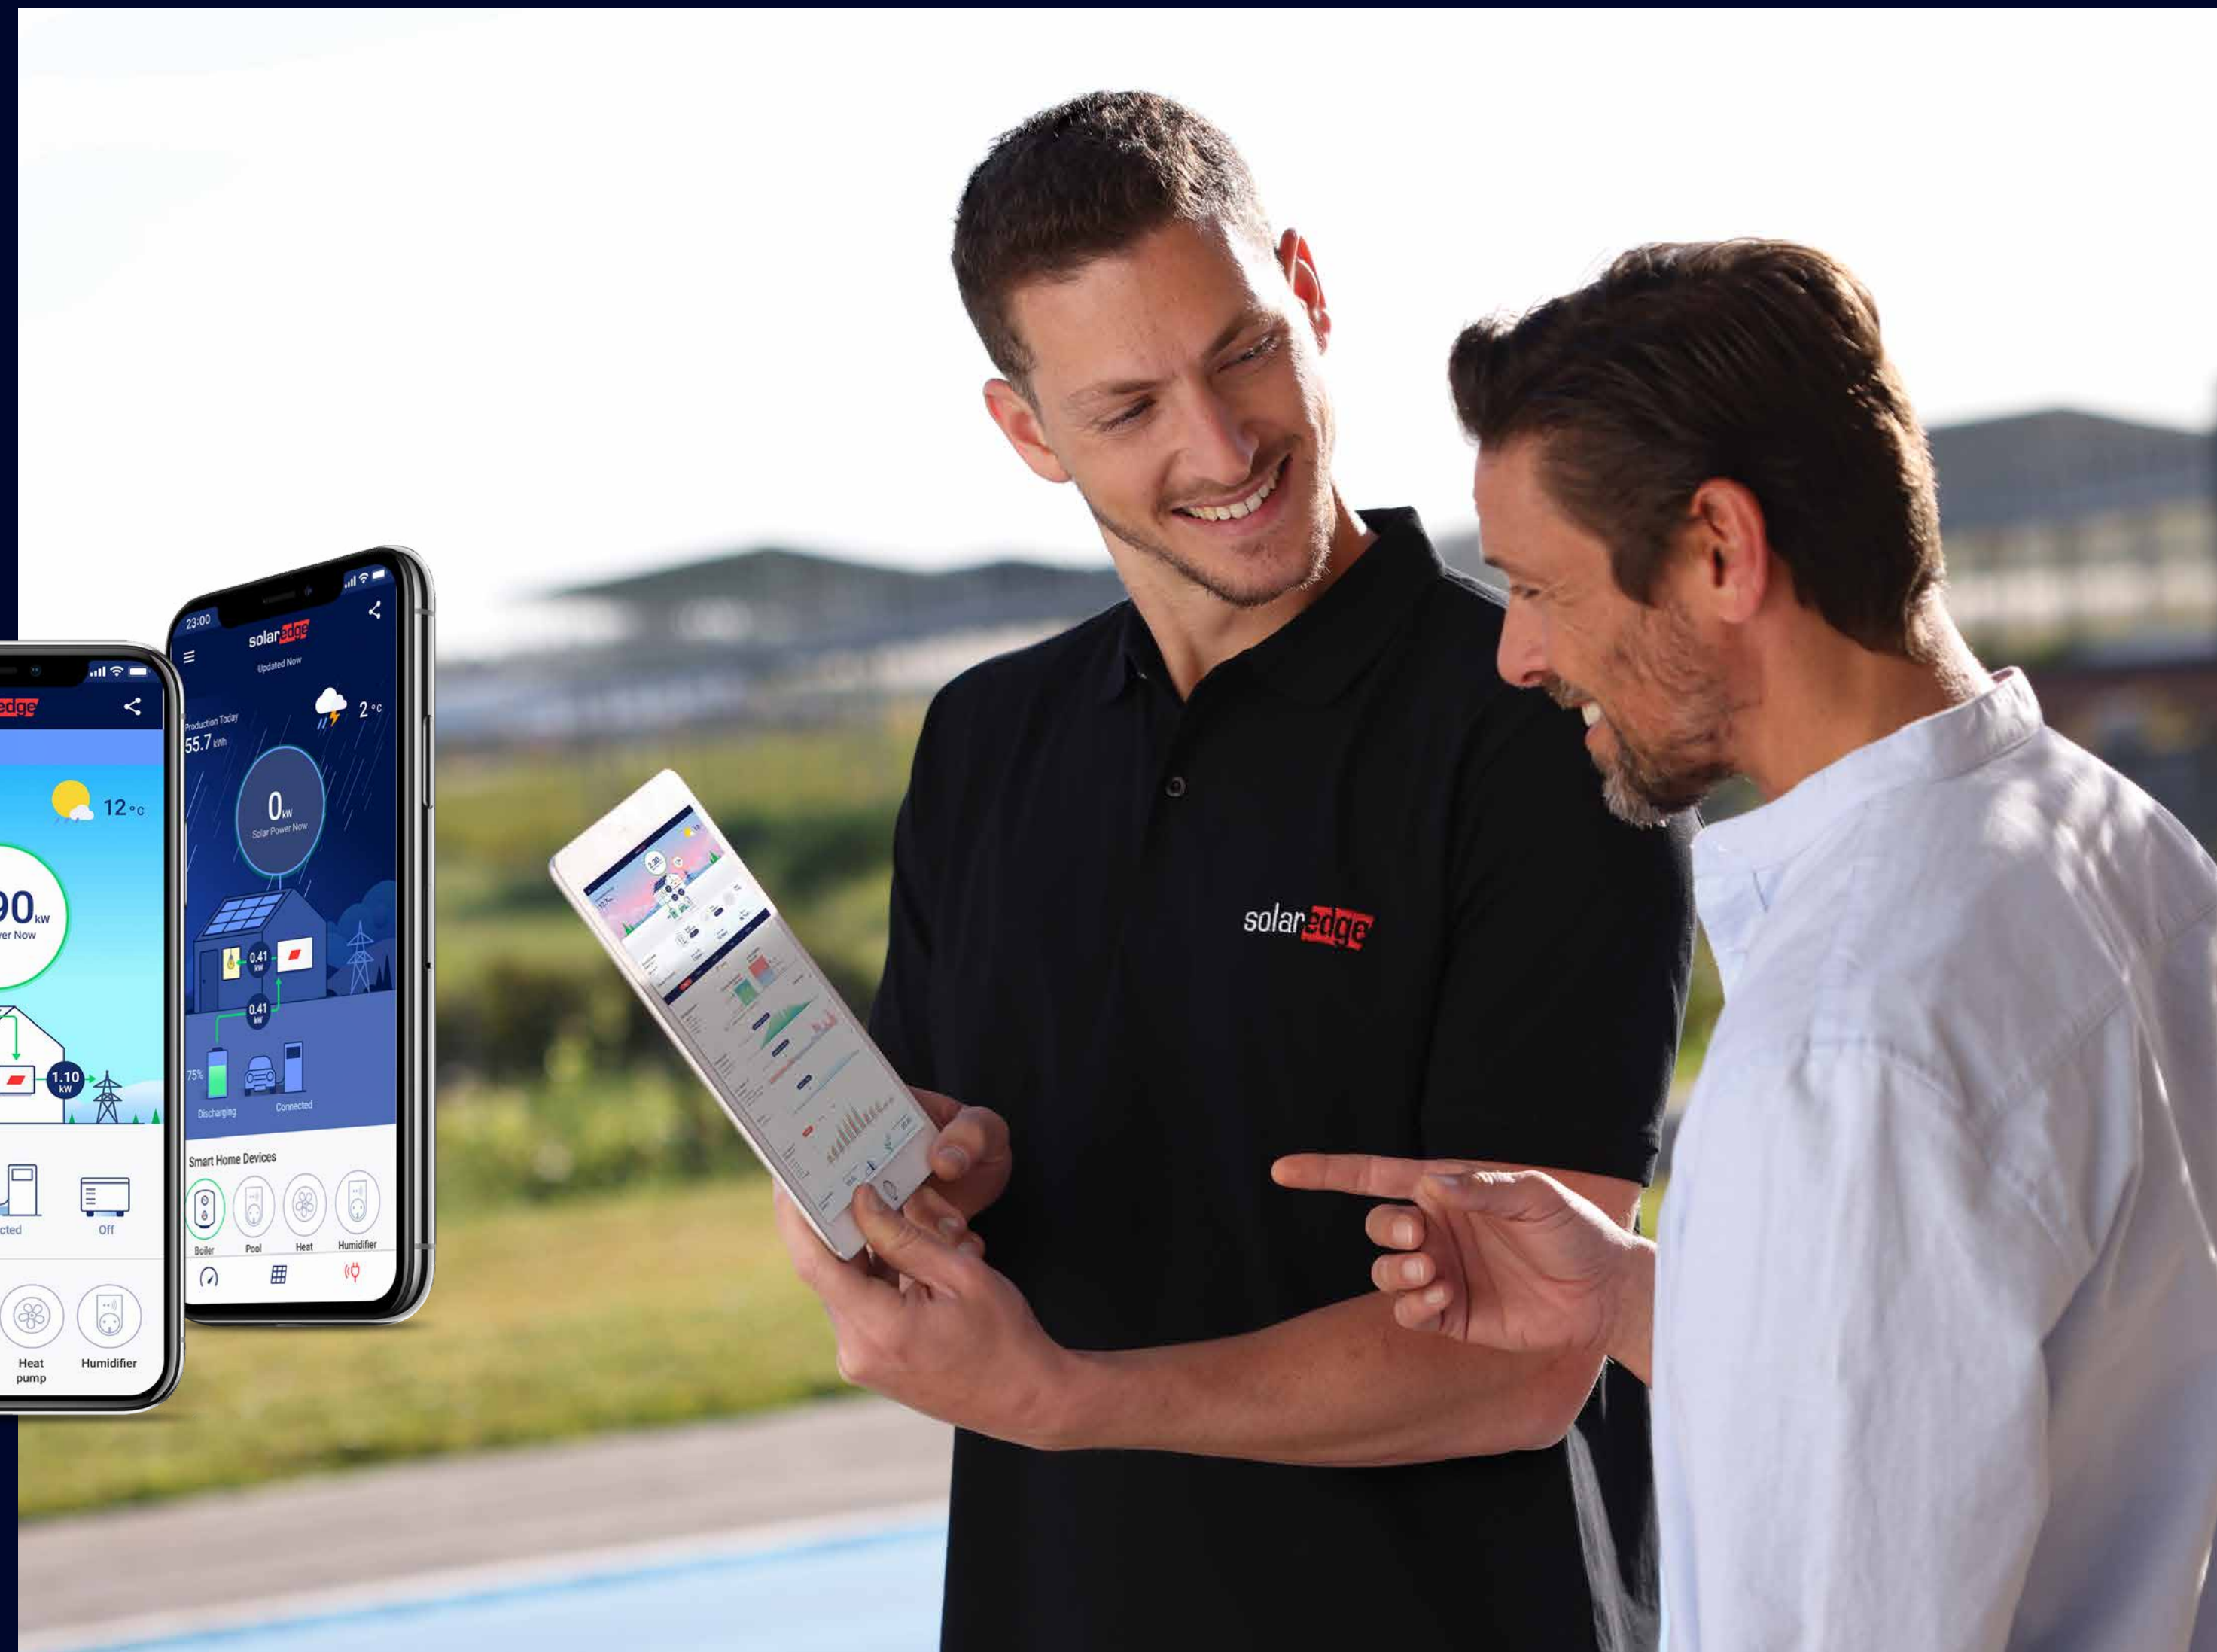

TAKE CONTROL

Tracking your energy production and consumption is easy with the mySolarEdge app

- Track energy usage to keep bills low
- Ensure battery levels are where you want them
- Control EV charging to suit your schedule
- Manage smart energy add-ons
- See your energy and carbon savings!