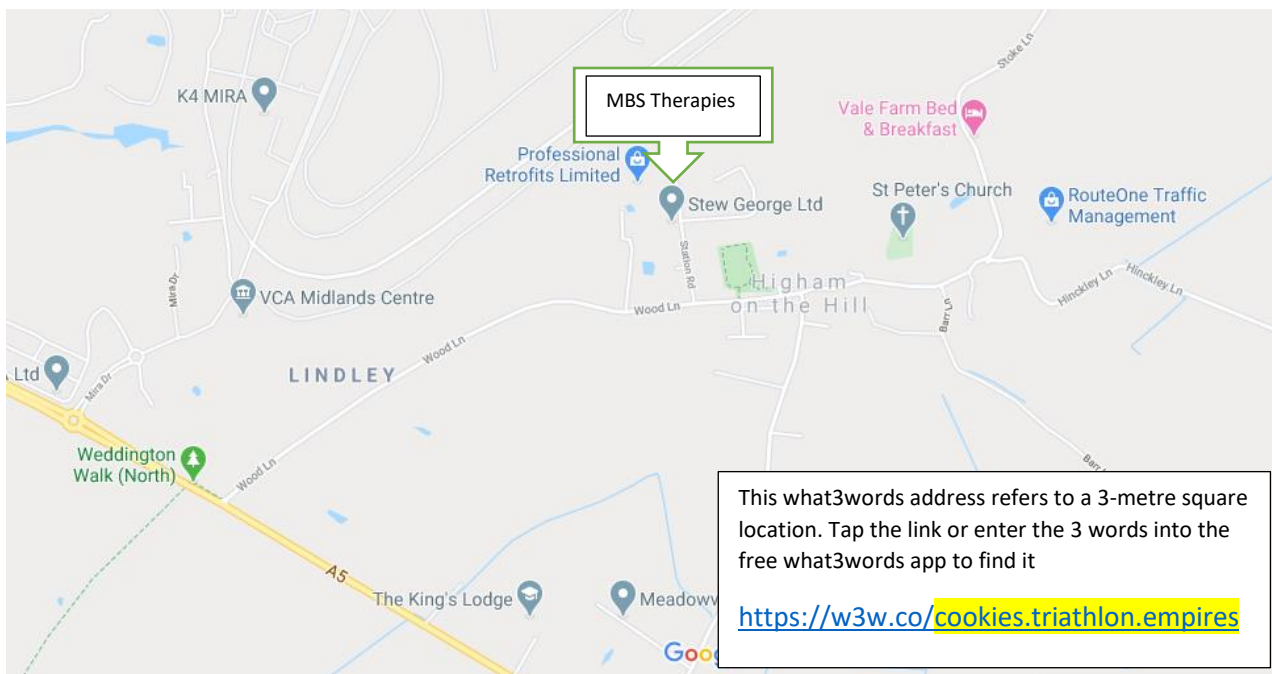

Directions to MBS Therapies

Station Rd Industrial Estate, Station Rd, Higham on the Hill, Nuneaton CV13 6AG

Station Rd Industrial Estate is located at the very end of Station Road on your left through some gates. As you come through the gates, drive down the side of the first building into the area marked below with an arrow. MBS Therapies is situated in the corner and the designated parking is directly outside.