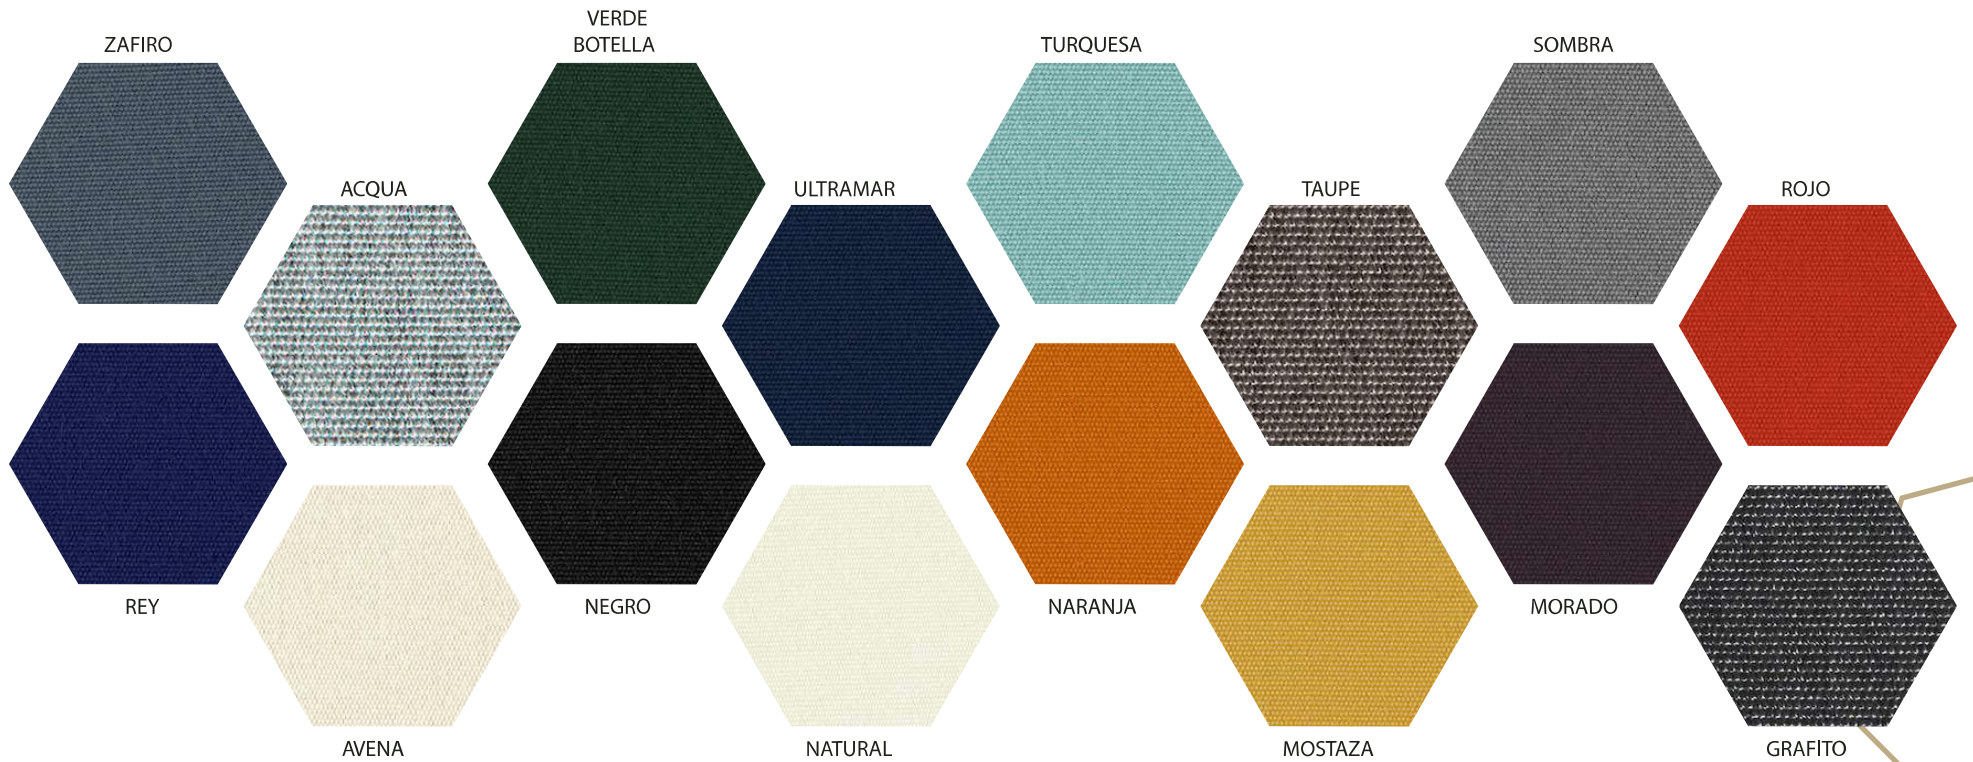

TEXTILES EXTERIOR - PAPEETE