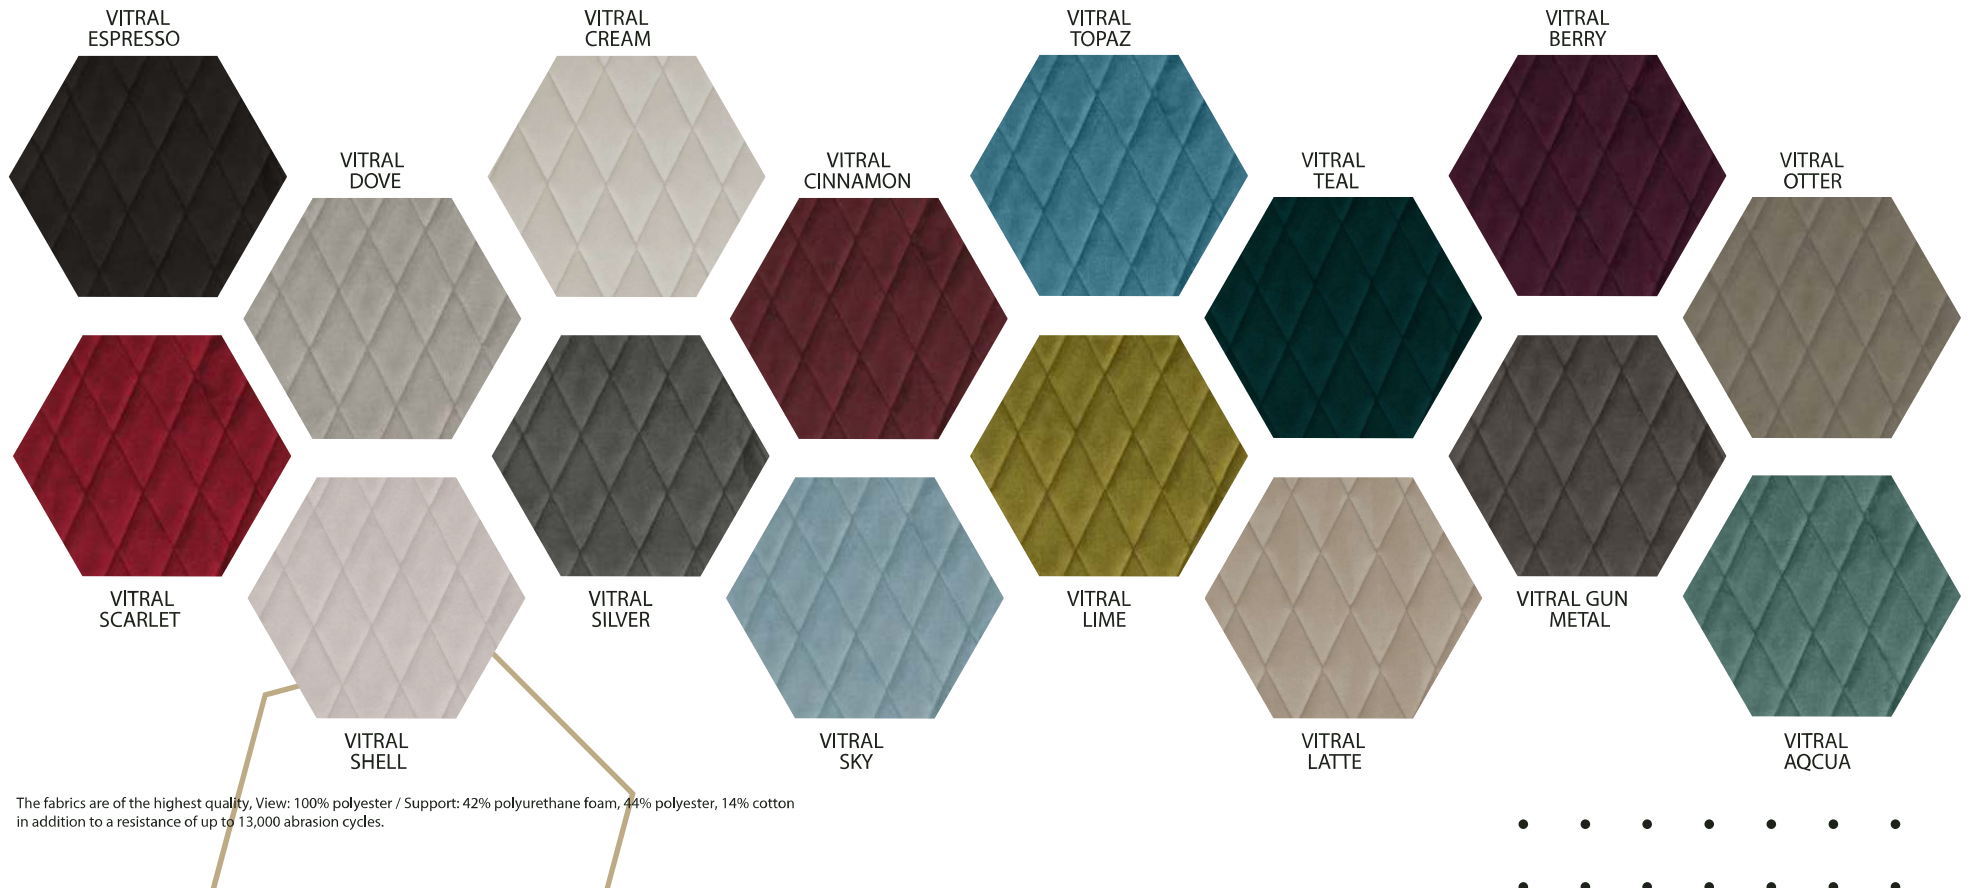

TEXTILES

INTERIOR - PADUA

The fabrics are of the highest quality. View: 100% polyester / Support: 42% polyurethane foam, 44% polyester, 14% cotton in addition to a resistance of up to 13,000 abrasion cycles.