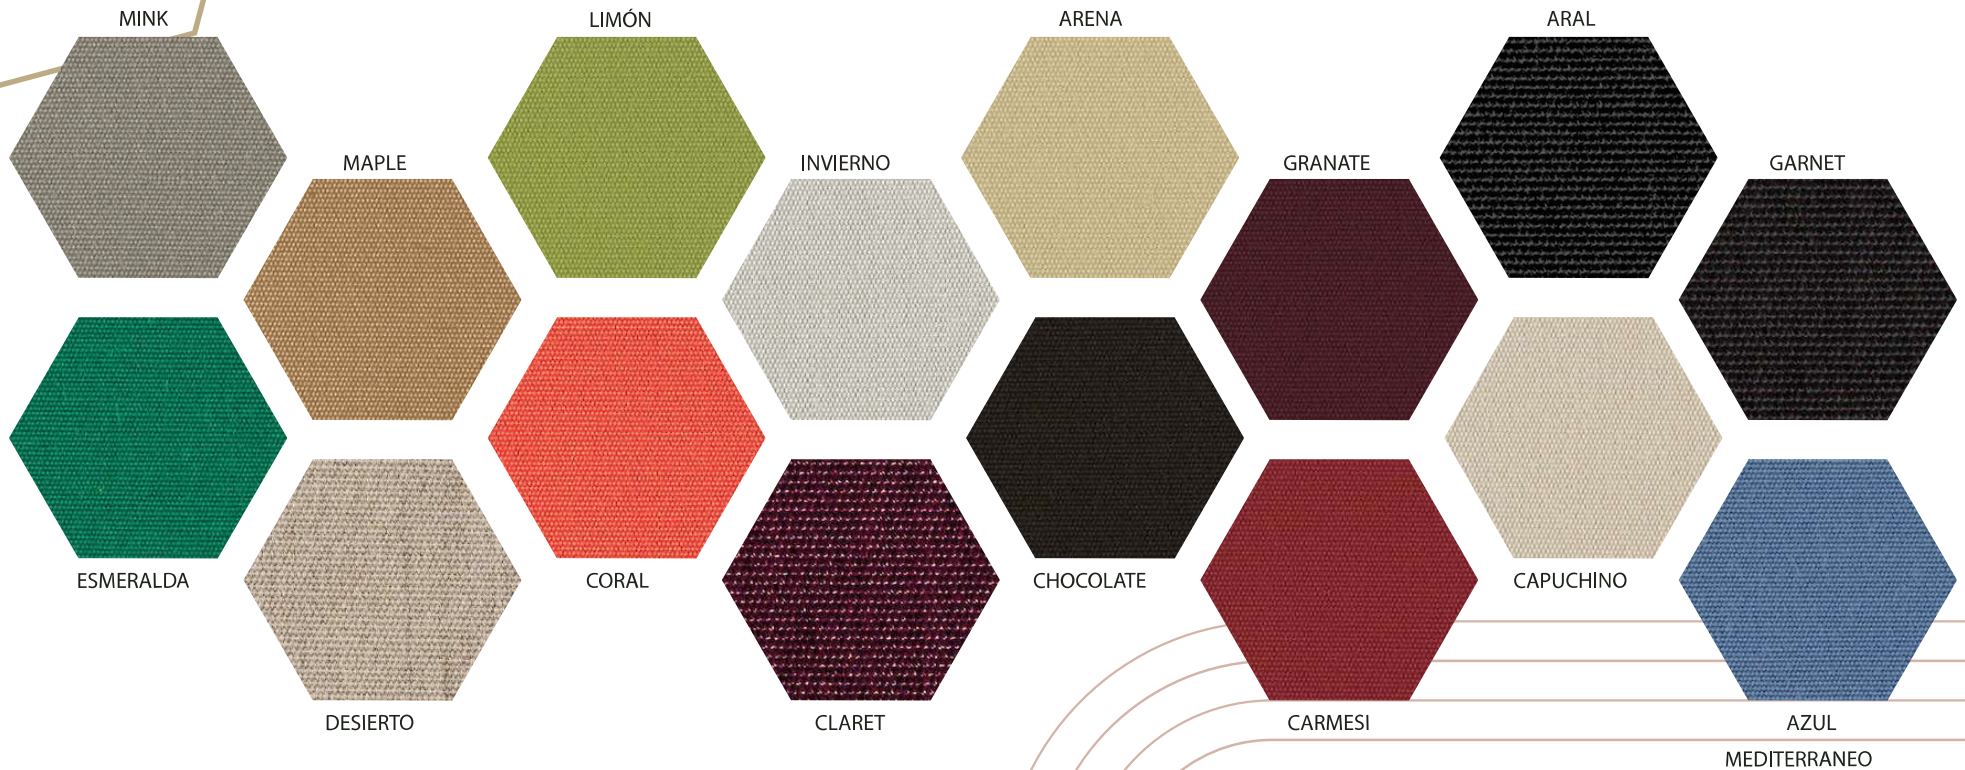

TEXTILES EXTERIOR - PAPEETE

The fabrics are of the highest quality, 100% acrylic and Teflon with anti-stain and anti-fungal treatments in addition to a resistance of up to 15,000 abrasion cycles.