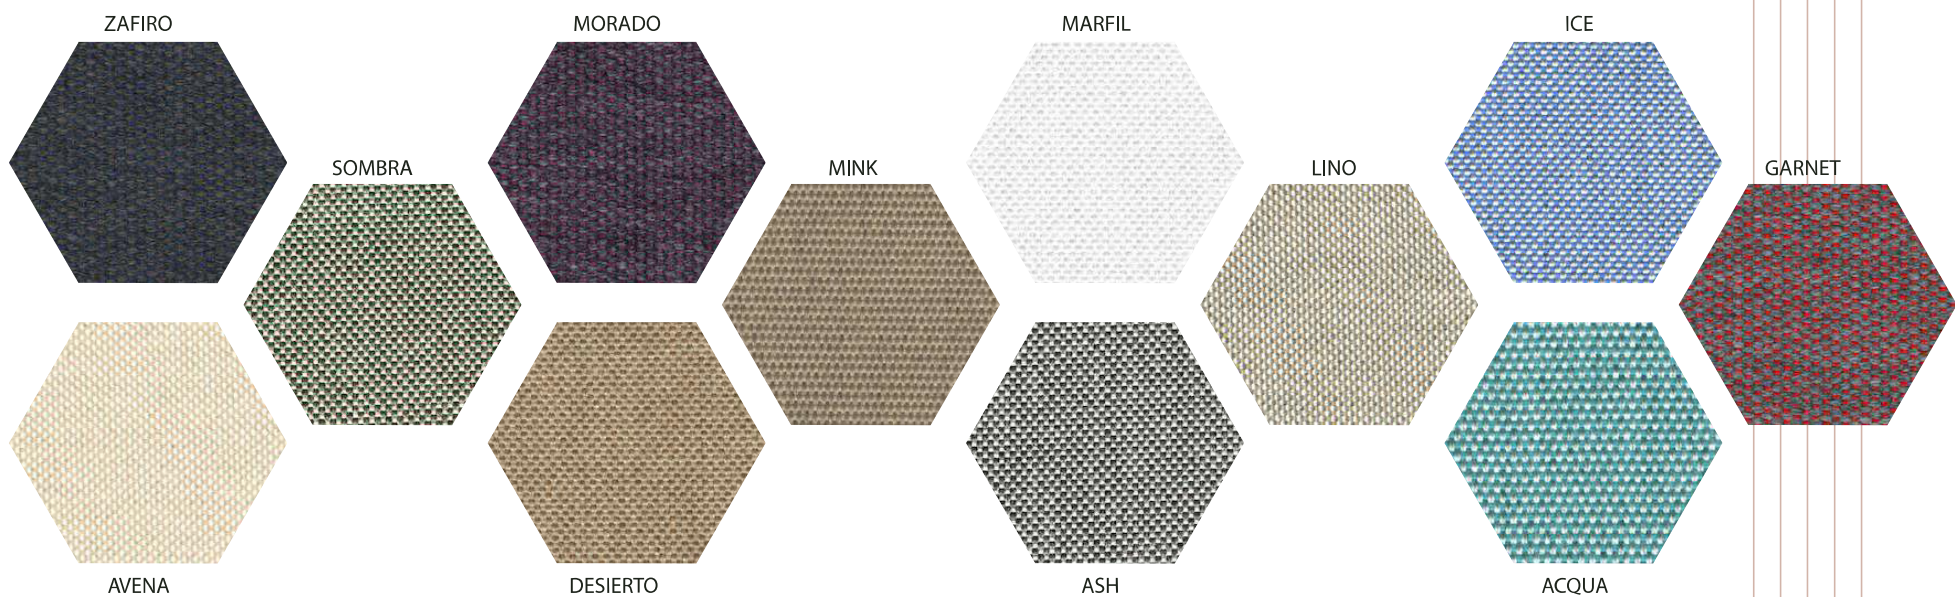

TEXTILES EXTERIOR - LAND

The fabrics are of the highest quality, 100% acrylic and Teflon with anti-stain and anti-fungal treatment in addition to a resistance of up to 15,000 abrasion cycles.