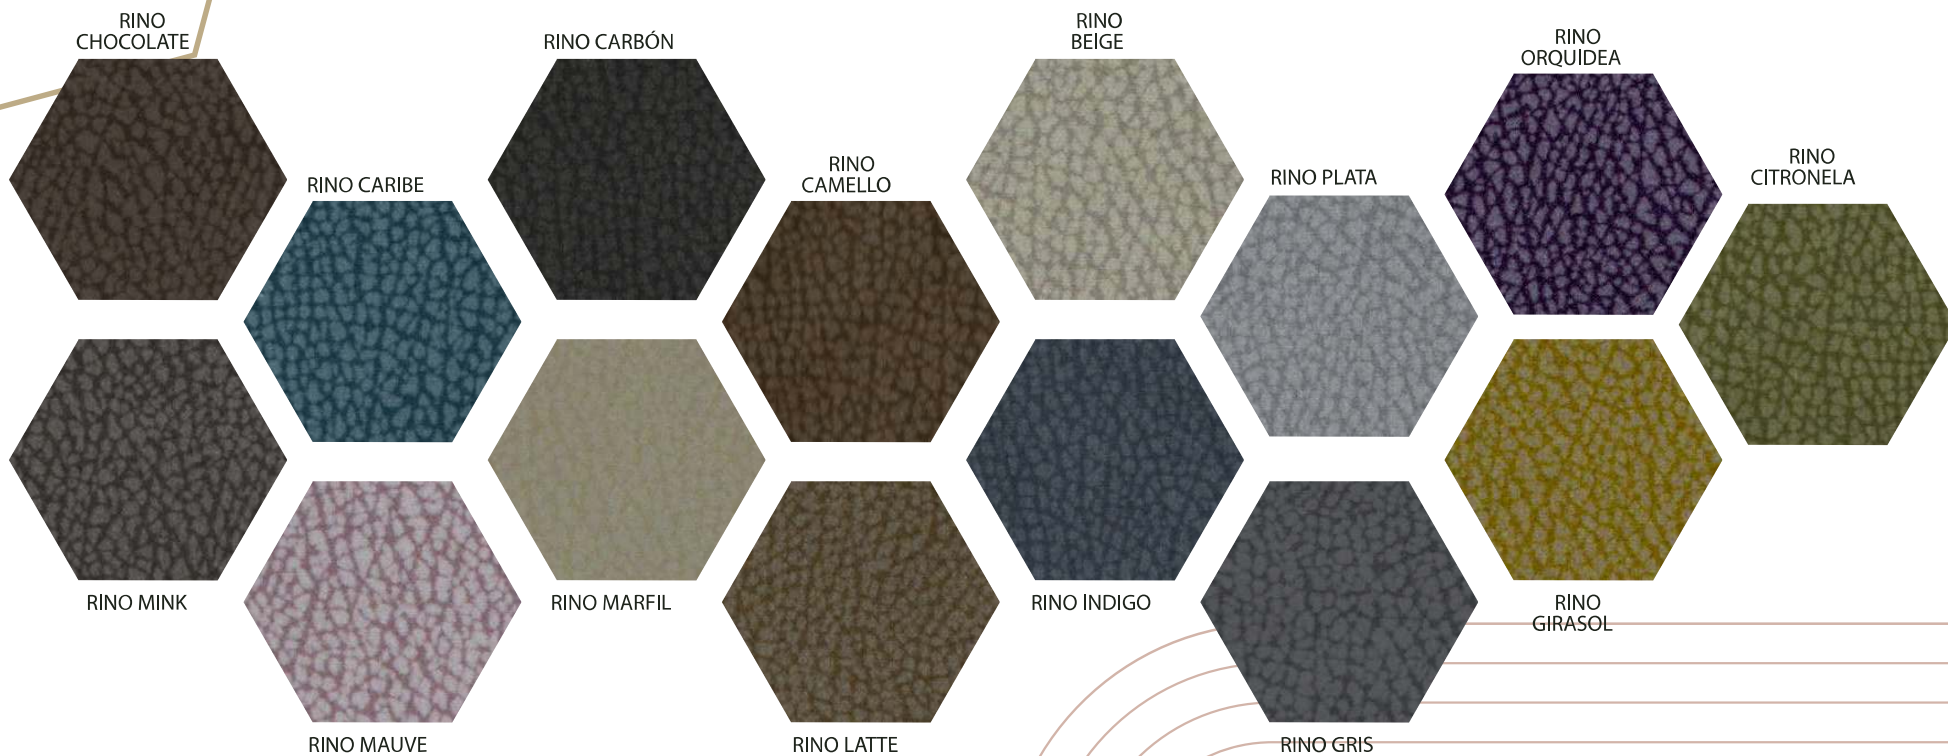

The fabrics are of the highest quality, 100% acrylic and Teflon with anti-stain and anti-fungal treatment in addition to a resistance of up to 15,000 abrasion cycles.

TEXTILES

INTERIOR - PADUA

TEXTILES

INTERIOR - PADUA

ANODIZED
BRONZE

BLACK
MATTE

CHAMPAGNE

SILVER

STRUCTURE FINISH

The finishes are aluminum coated in super durable electrostatic paint for exterior or interior.
* Digital rendering can be done upon request to visualize any combination.