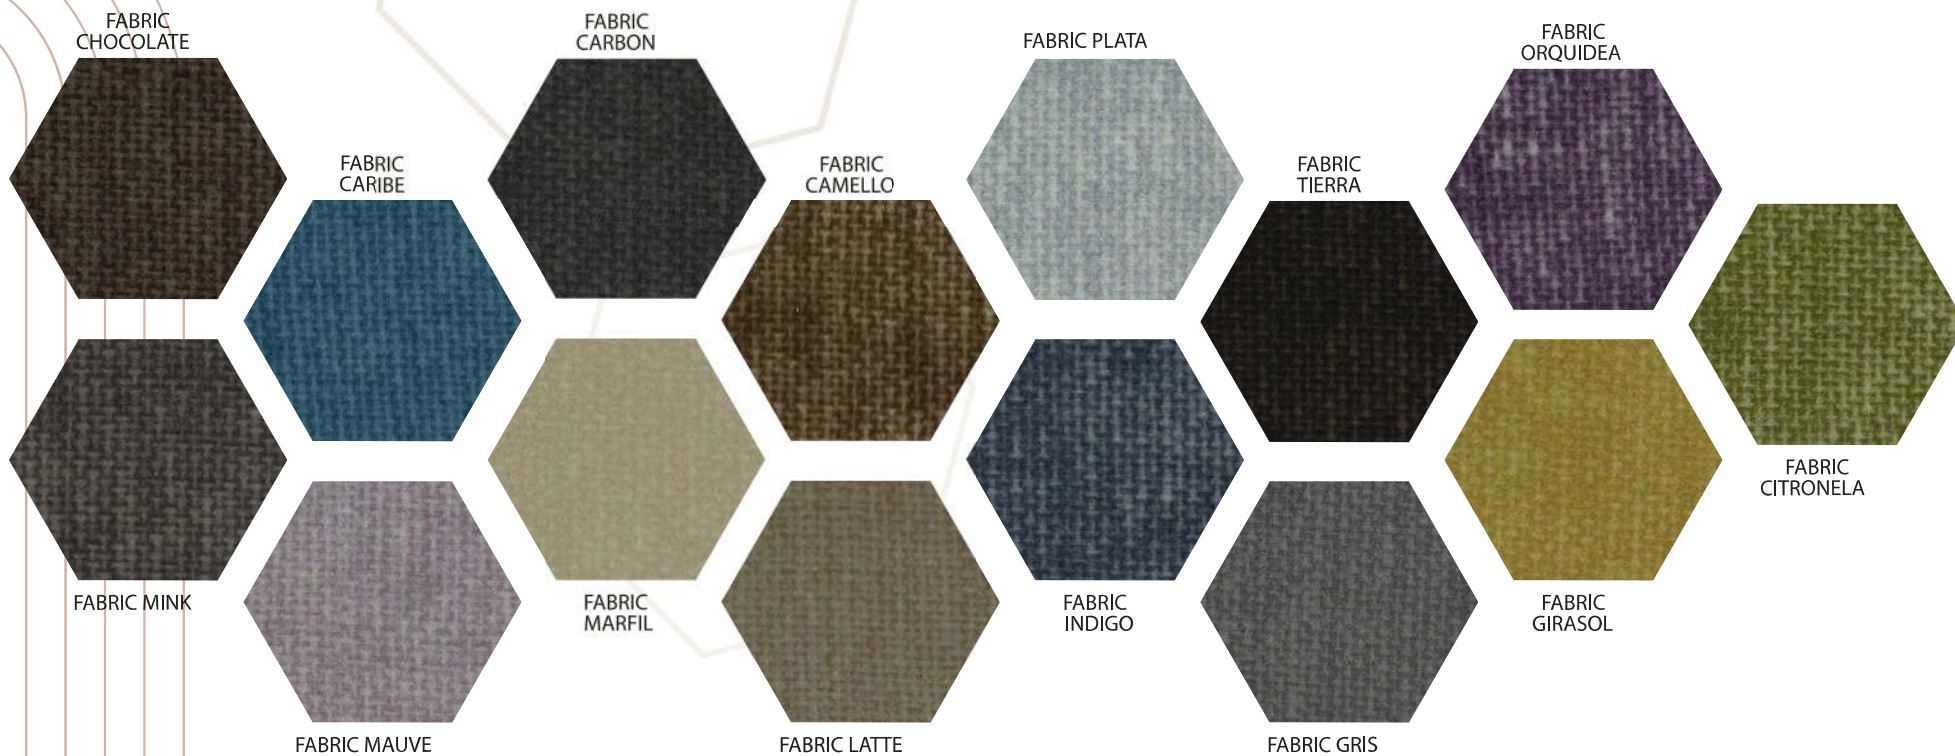

TEXTILES

INTERIOR - PADUA