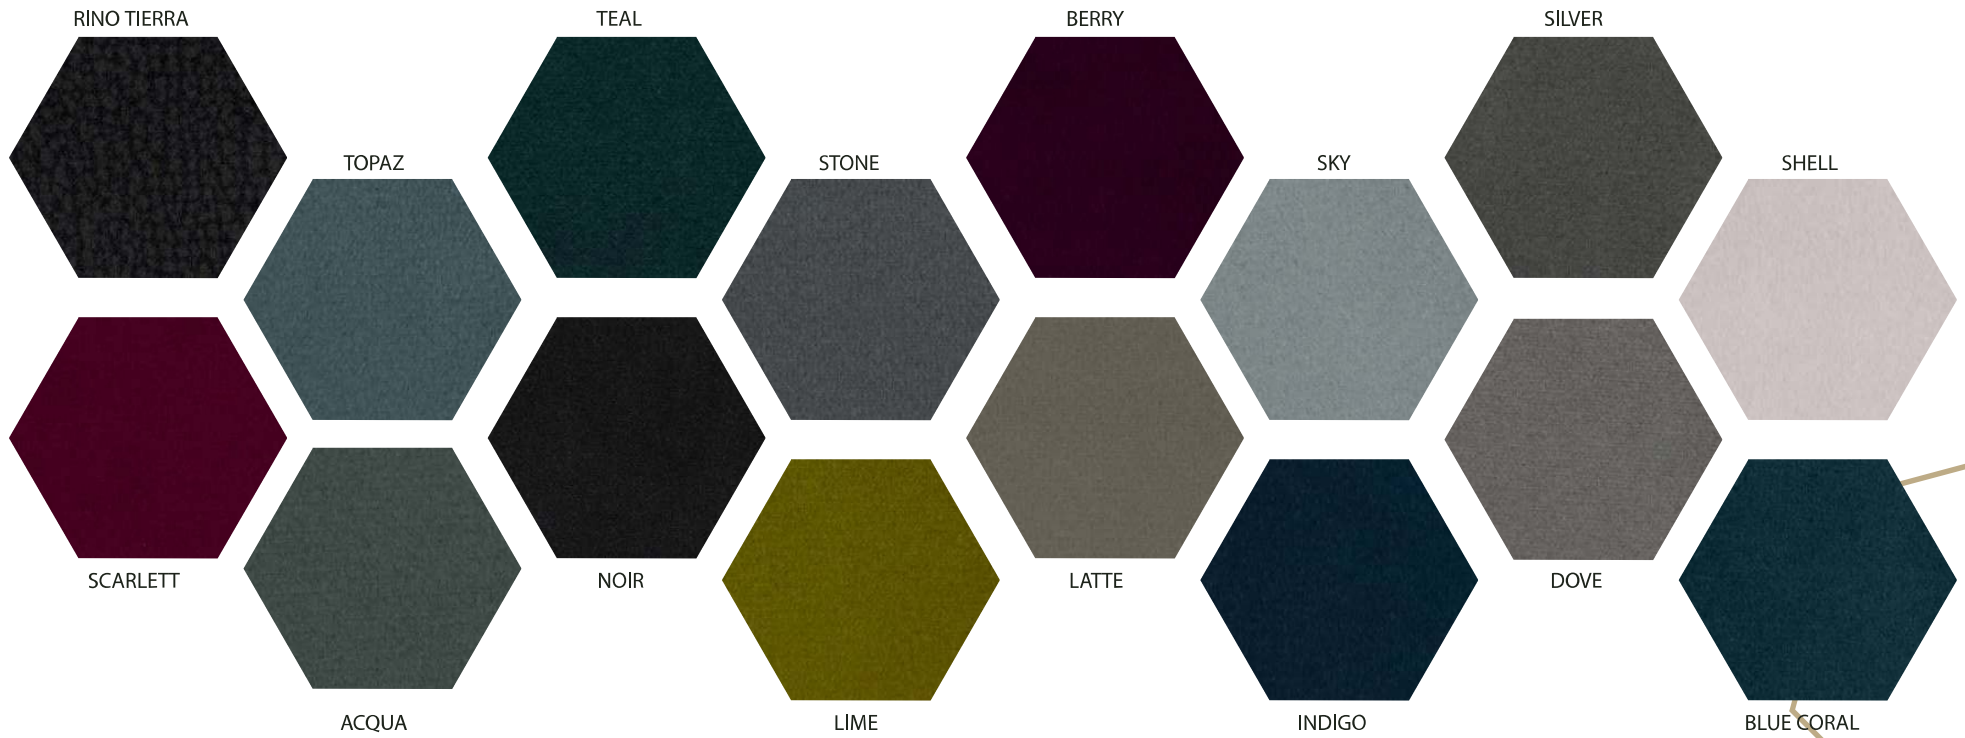

TEXTILES

INTERIOR - PADUA

The fabrics are of the highest quality, 100% acrylic and Teflon with anti-stain and anti-fungal treatment in addition to a resistance of up to 15,000 abrasion cycles.