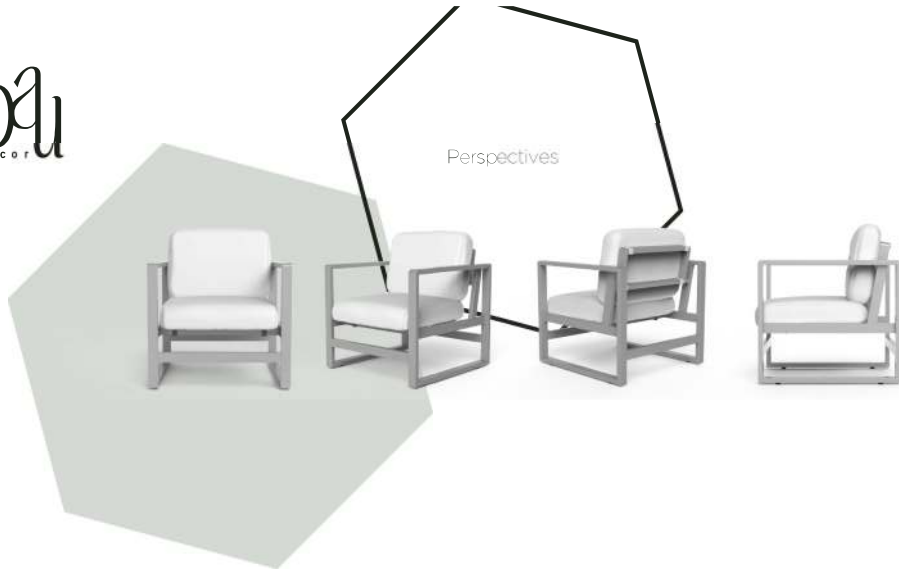

dba
decor

CARMONA- Single Chair

Design: Single Chair
Color: Silver
Textile: Papeete Mostaza