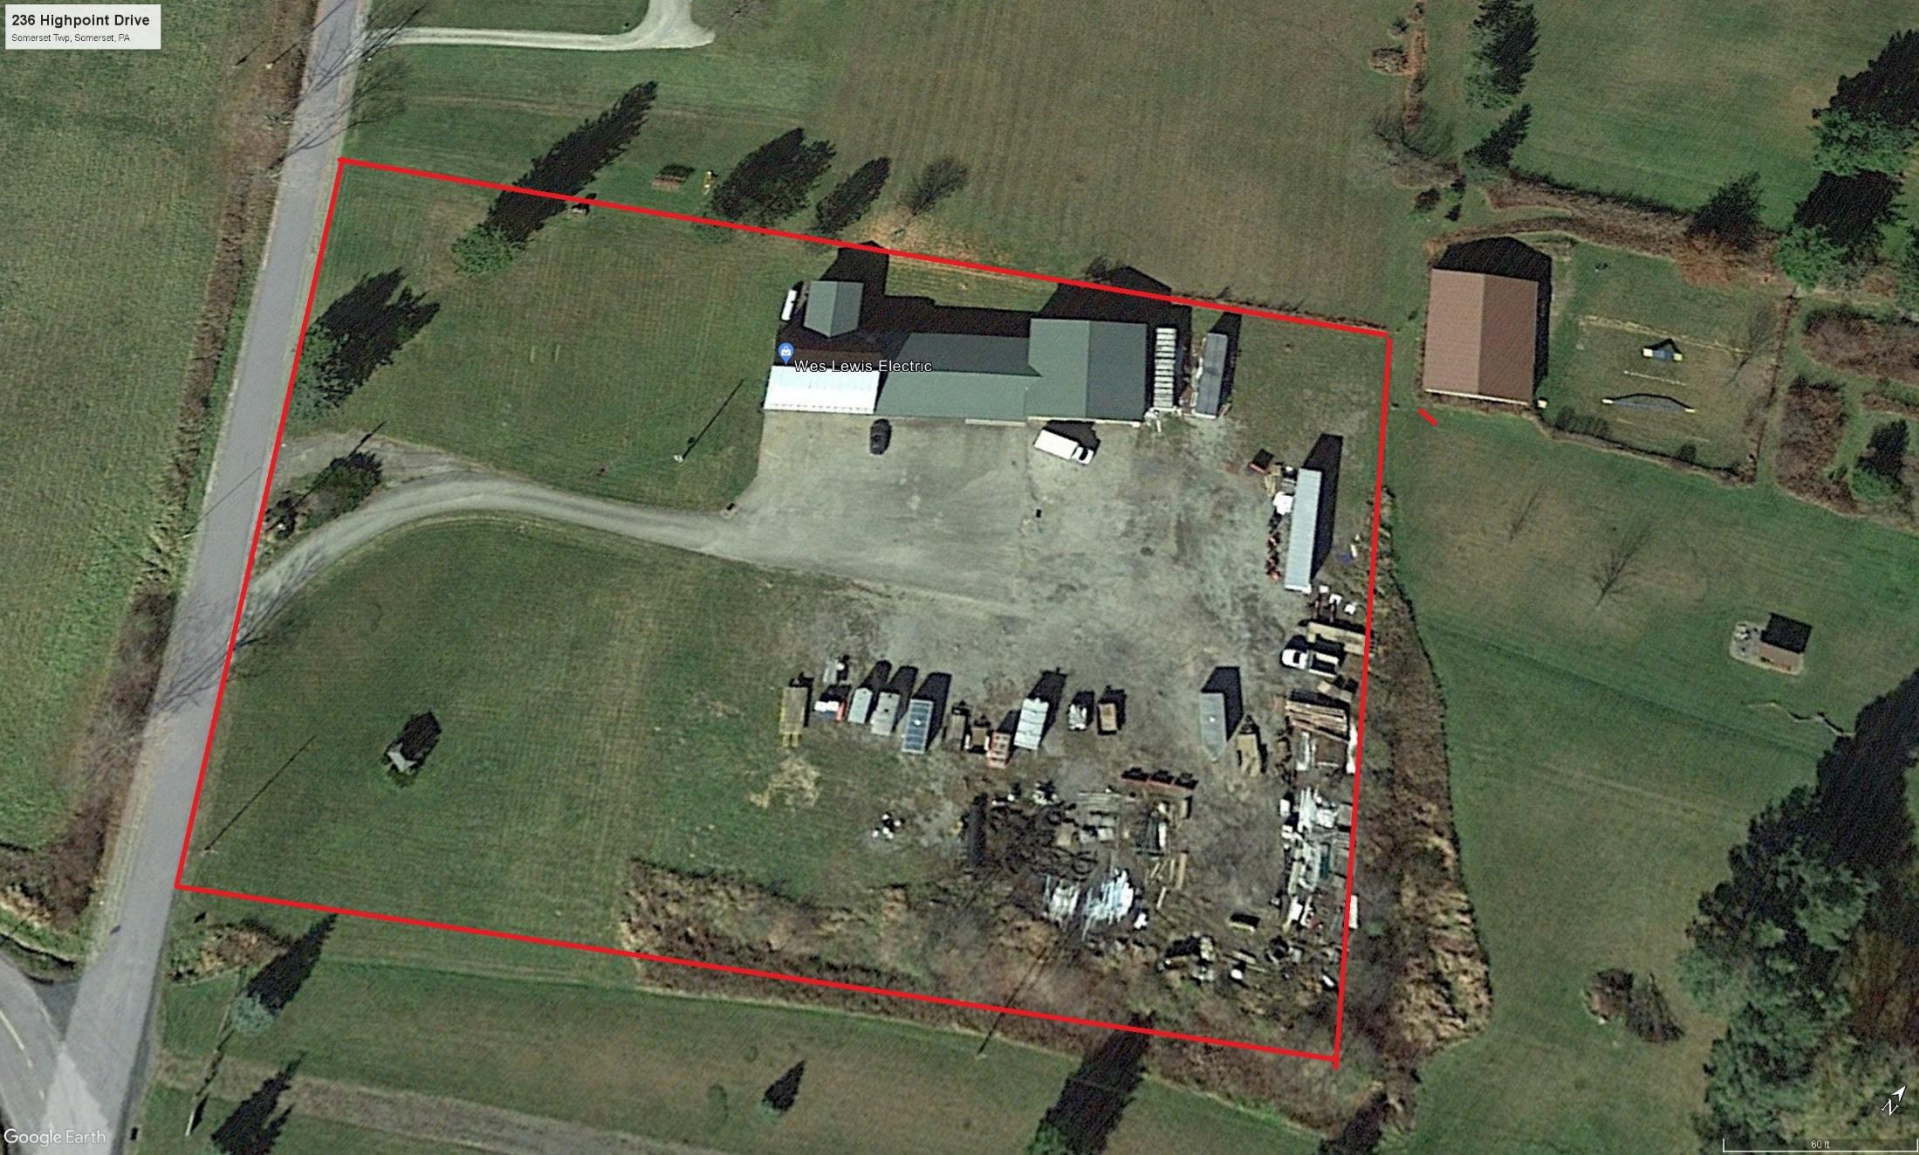

Aerial View with Approximate Lot Lines

236 Highpoint Drive
Somerset Twp, Somerset, PA

Front View

Newer Garages

Typical Office Area

Reception Area

Office Lavatory